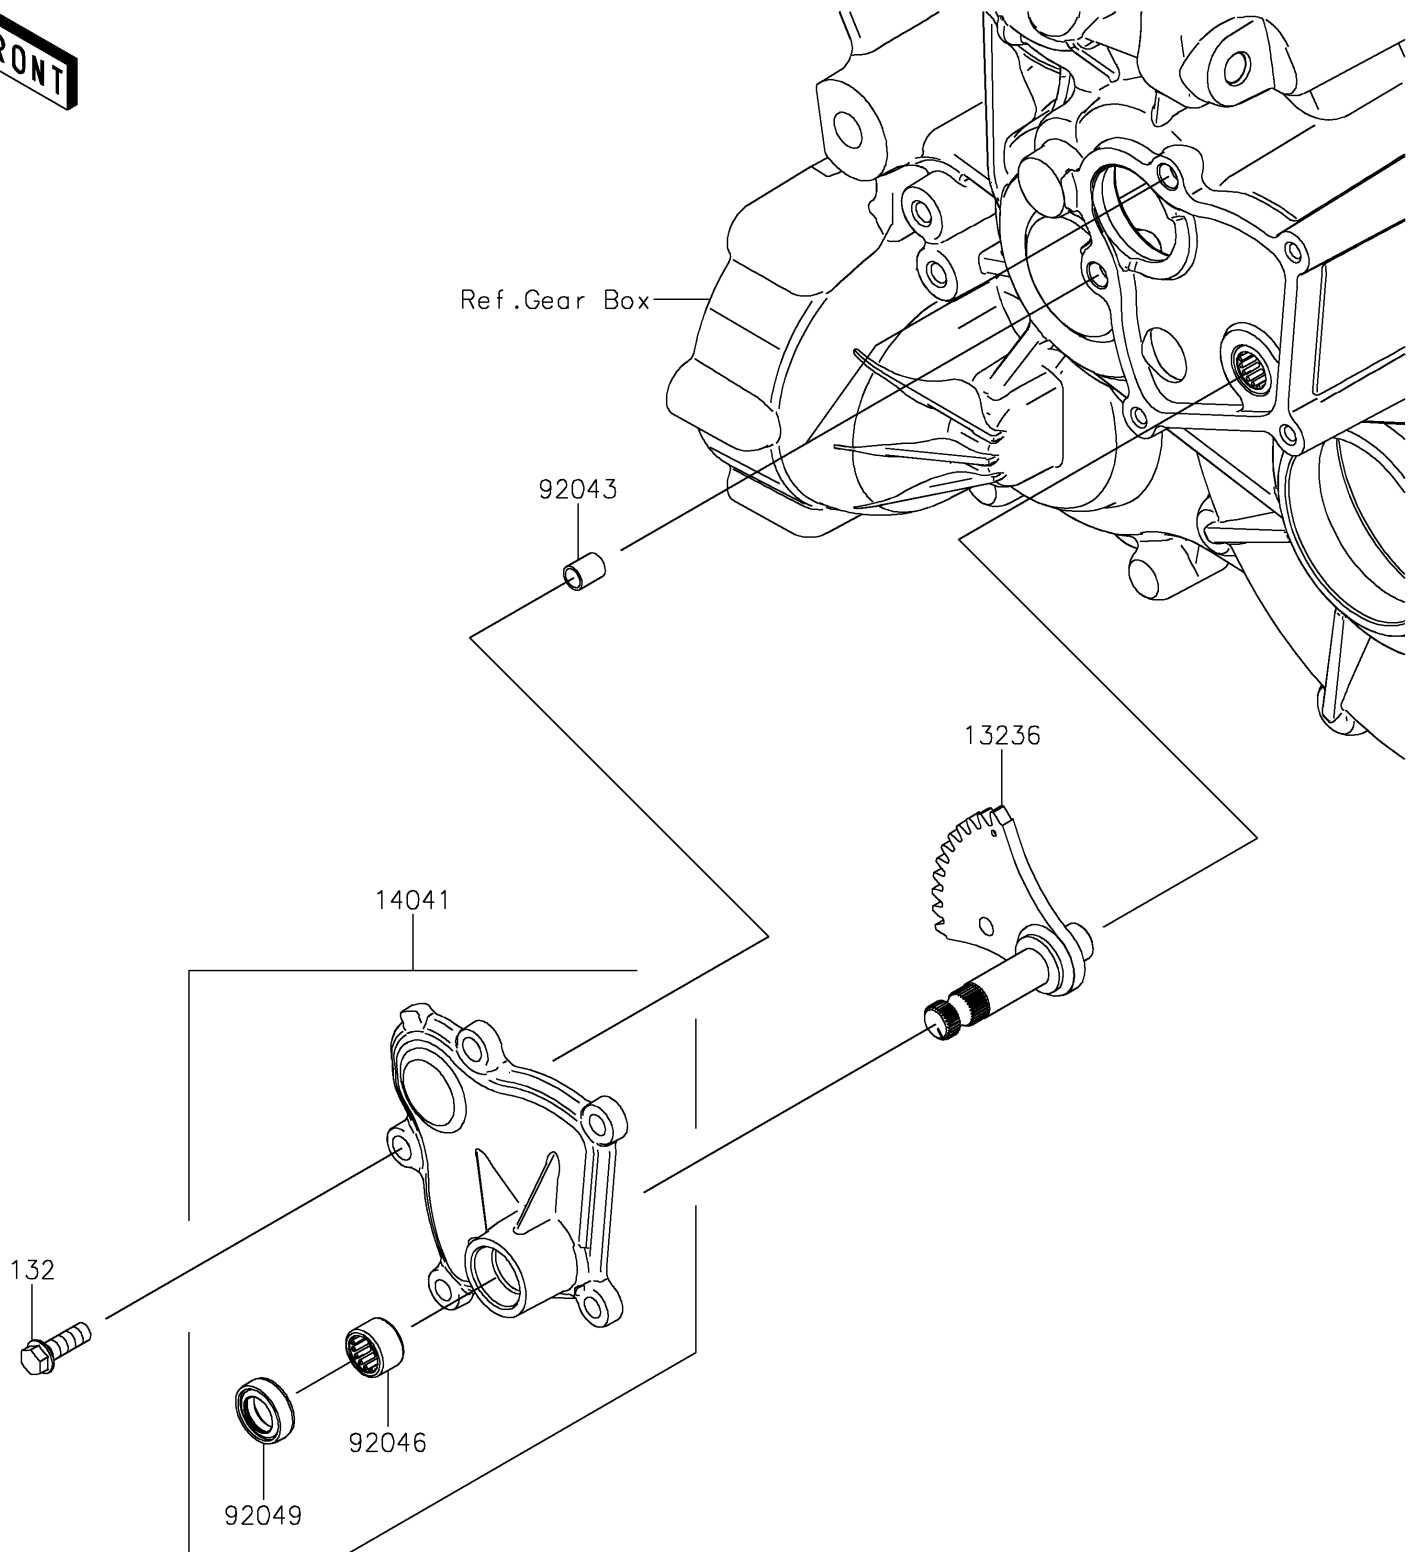

2023 TERYX KRX[®] 1000 SPECIAL EDITION

PARTS DIAGRAM

Gear Change Mechanism

E1370

2023 TERYX KRX[®] 1000 SPECIAL EDITION

PARTS LIST

Gear Change Mechanism

ITEM NAME	PART NUMBER	QUANTITY
LEVER-COMP (Ref # 13236)	13236-0816	1
COVER-COMP (Ref # 14041)	14041-0614	1
PIN,DOWEL,8X10 (Ref # 92043)	92043-1302	2
BEARING-NEEDLE,HK1210FM (Ref # 92046)	92046-0034	1
SEAL-OIL,CLUTCH RELEASE (Ref # 92049)	92049-1475	1
BOLT-FLANGED-SMALL,6X18 (Ref # 132)	132BA0618	5