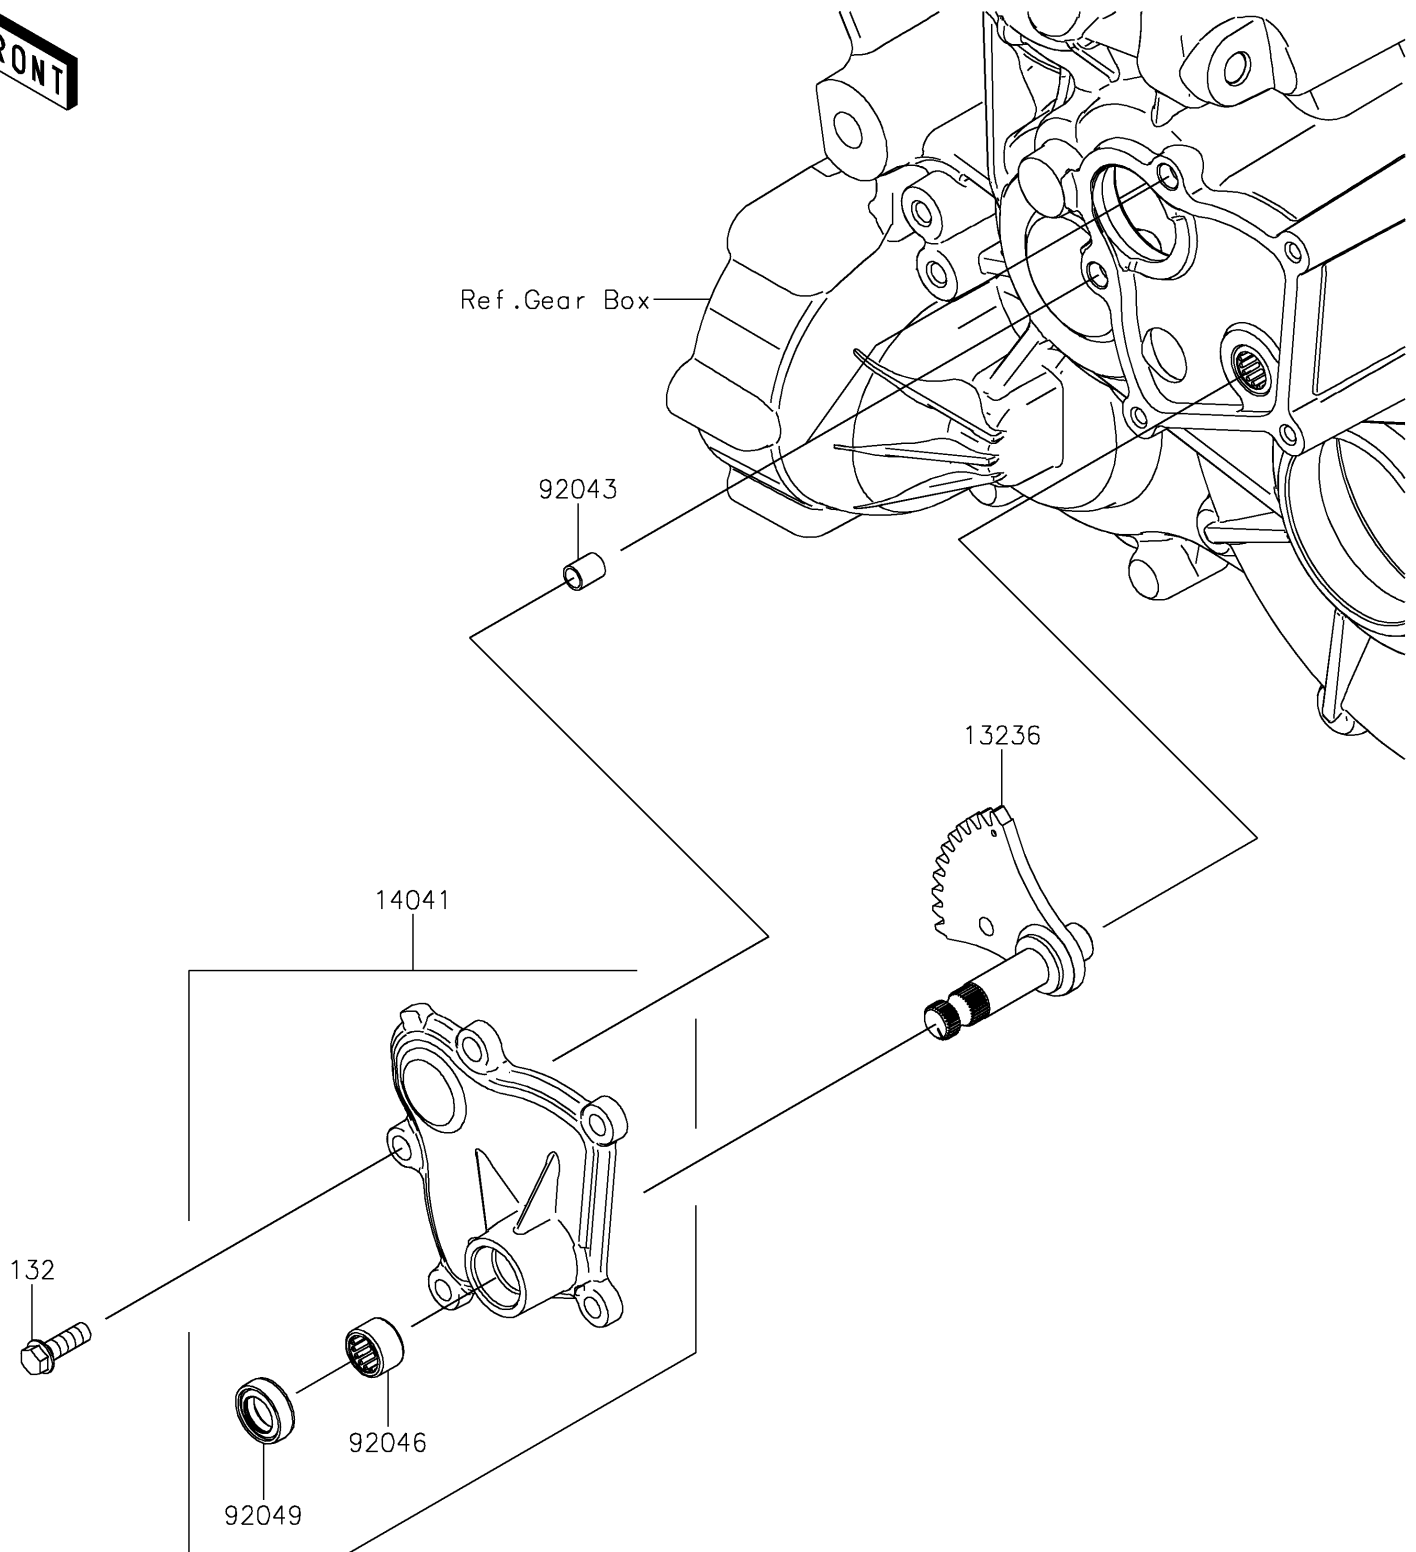

## PARTS DIAGRAM

### Gear Change Mechanism

E1370

## PARTS LIST

### Gear Change Mechanism

ITEM NAME	PART NUMBER	QUANTITY
LEVER-COMP (Ref # 13236)	13236-0816	1
COVER-COMP (Ref # 14041)	14041-0614	1
PIN,DOWEL,8X10 (Ref # 92043)	92043-1302	2
BEARING-NEEDLE,HK1210FM (Ref # 92046)	92046-0034	1
SEAL-OIL,CLUTCH RELEASE (Ref # 92049)	92049-1475	1
BOLT-FLANGED-SMALL,6X18 (Ref # 132)	132BA0618	5