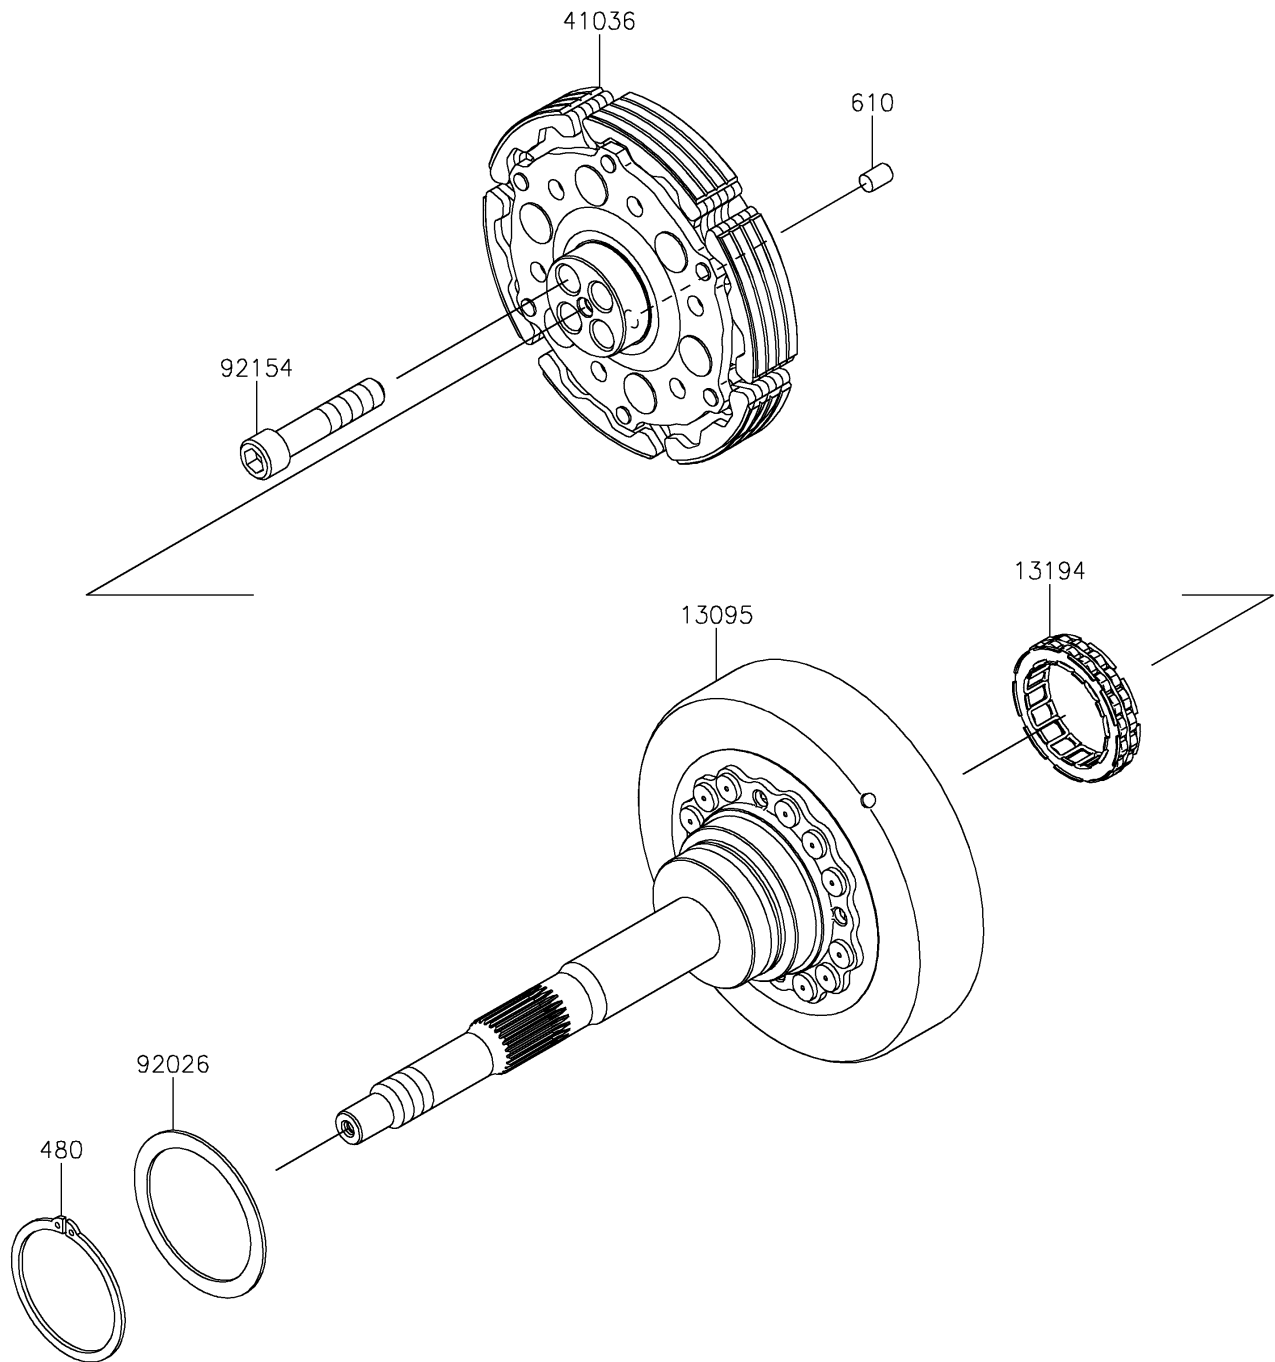

2023 TERYX KRX[®] 1000 SPECIAL EDITION

Kawasaki
Let the Good Times Roll[®]

PARTS DIAGRAM

Clutch

E1350

2023 TERYX KRX[®] 1000 SPECIAL EDITION

PARTS LIST

Clutch

ITEM NAME	PART NUMBER	QUANTITY
-----------	-------------	----------
