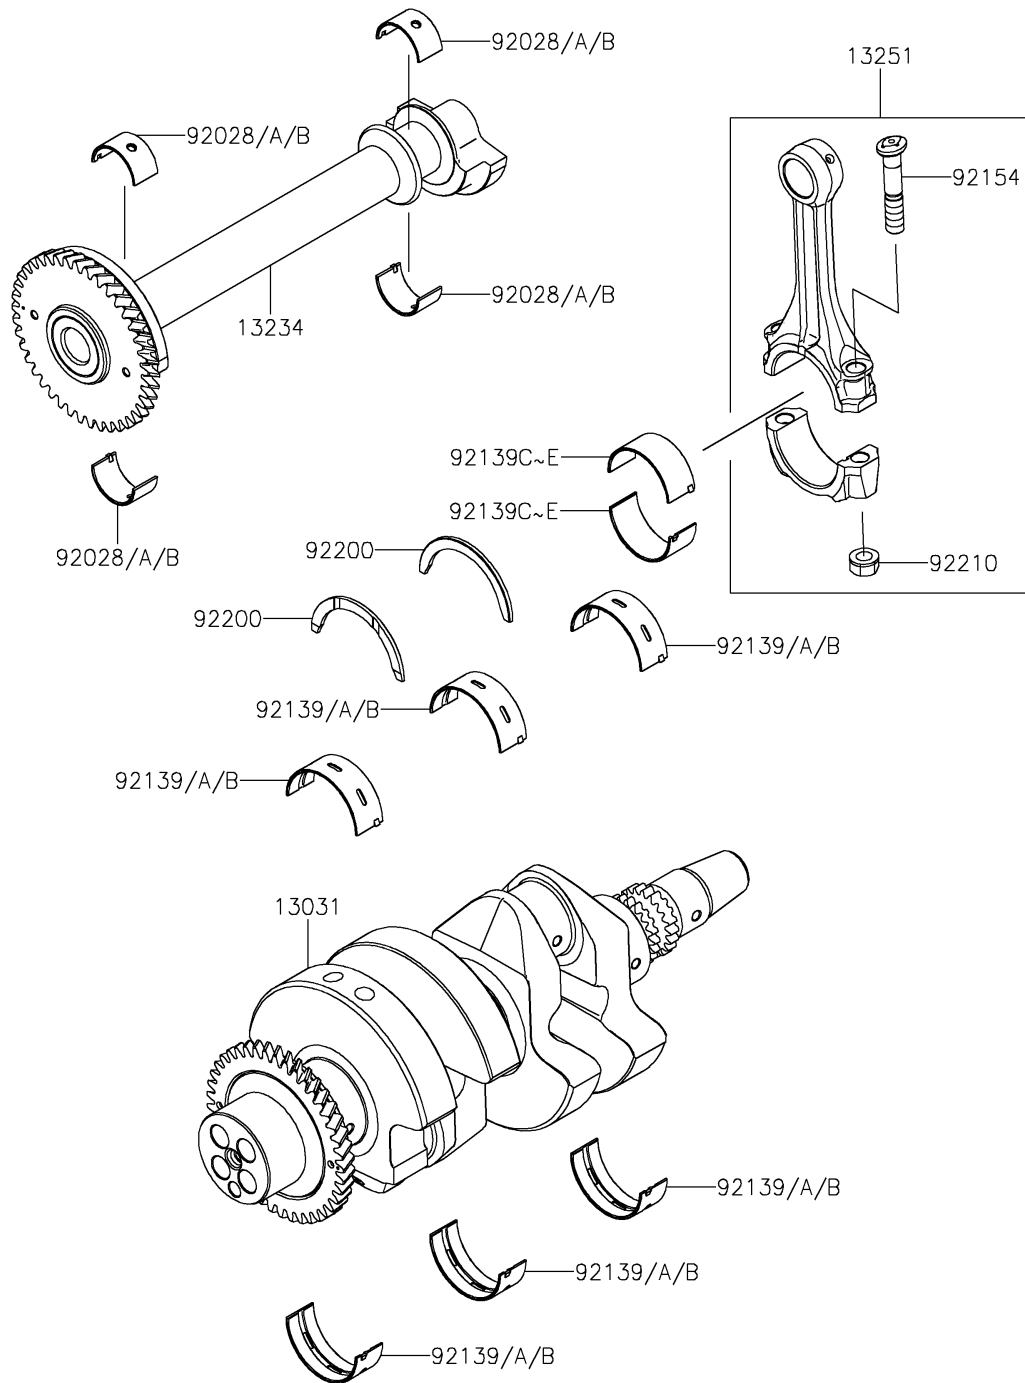

2023 TERYX KRX® 1000 SPECIAL EDITION

PARTS DIAGRAM

Crankshaft

E1321

2023 TERYX KRX[®] 1000 SPECIAL EDITION

PARTS LIST Crankshaft

ITEM NAME	PART NUMBER	QUANTITY
-----------	-------------	----------
