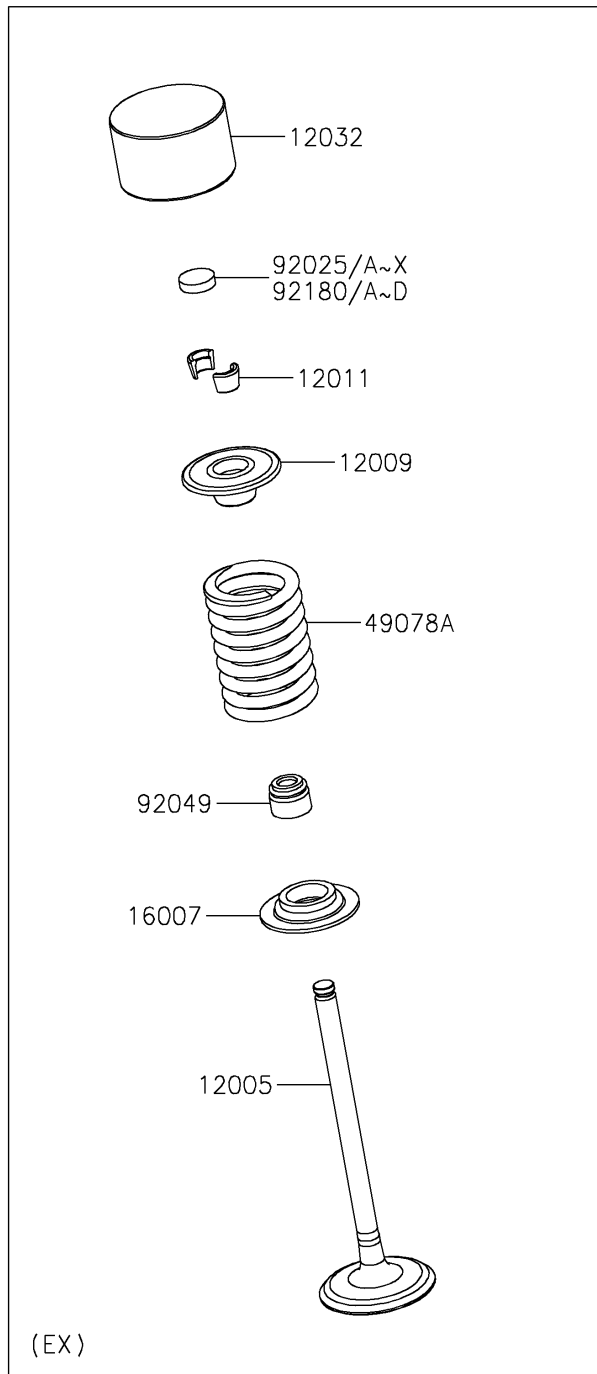

2023 TERYX KRX® 1000 SPECIAL EDITION

PARTS DIAGRAM

Valve(s)

E1210

2023 TERYX KRX[®] 1000 SPECIAL EDITION

PARTS LIST

Valve(s)

ITEM NAME

PART NUMBER

QUANTITY
