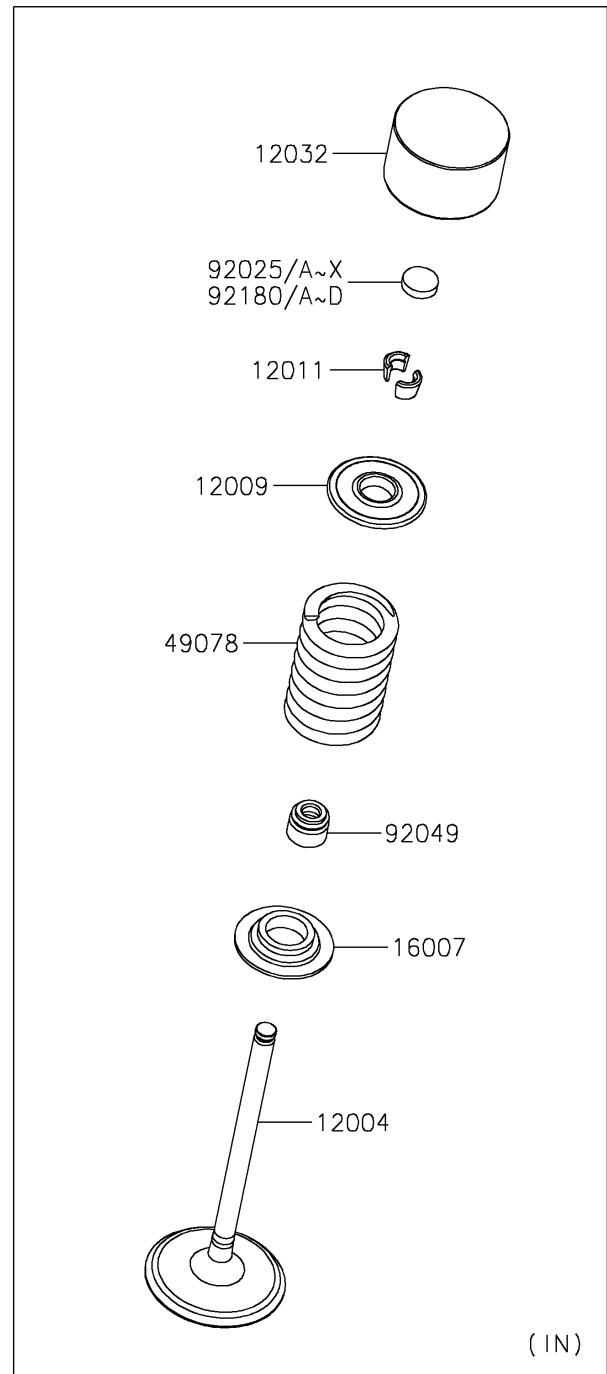

2023 TERYX KRX® 1000 SPECIAL EDITION

PARTS DIAGRAM

Valve(s)

E1210

2023 TERYX KRX[®] 1000 SPECIAL EDITION

PARTS LIST

Valve(s)

ITEM NAME

PART NUMBER

QUANTITY
