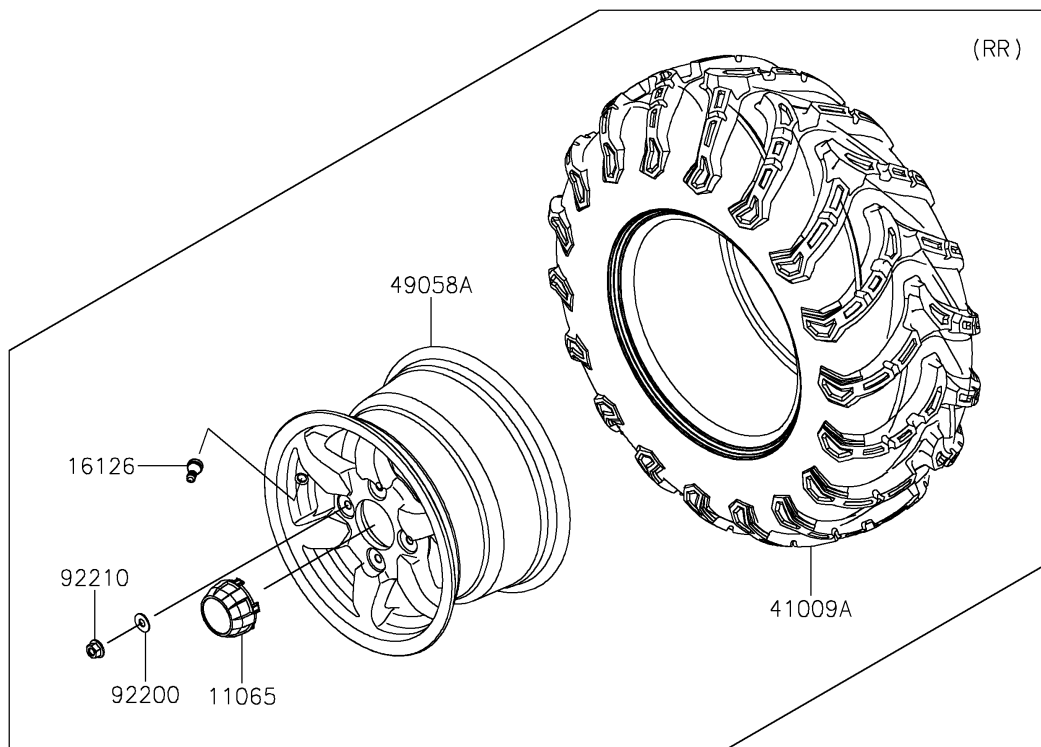

2026 BRUTE FORCE® 750 EPS

PARTS DIAGRAM

Wheels/Tires

F2210

2026 BRUTE FORCE[®] 750 EPS

PARTS LIST

Wheels/Tires

ITEM NAME

PART NUMBER

QUANTITY
