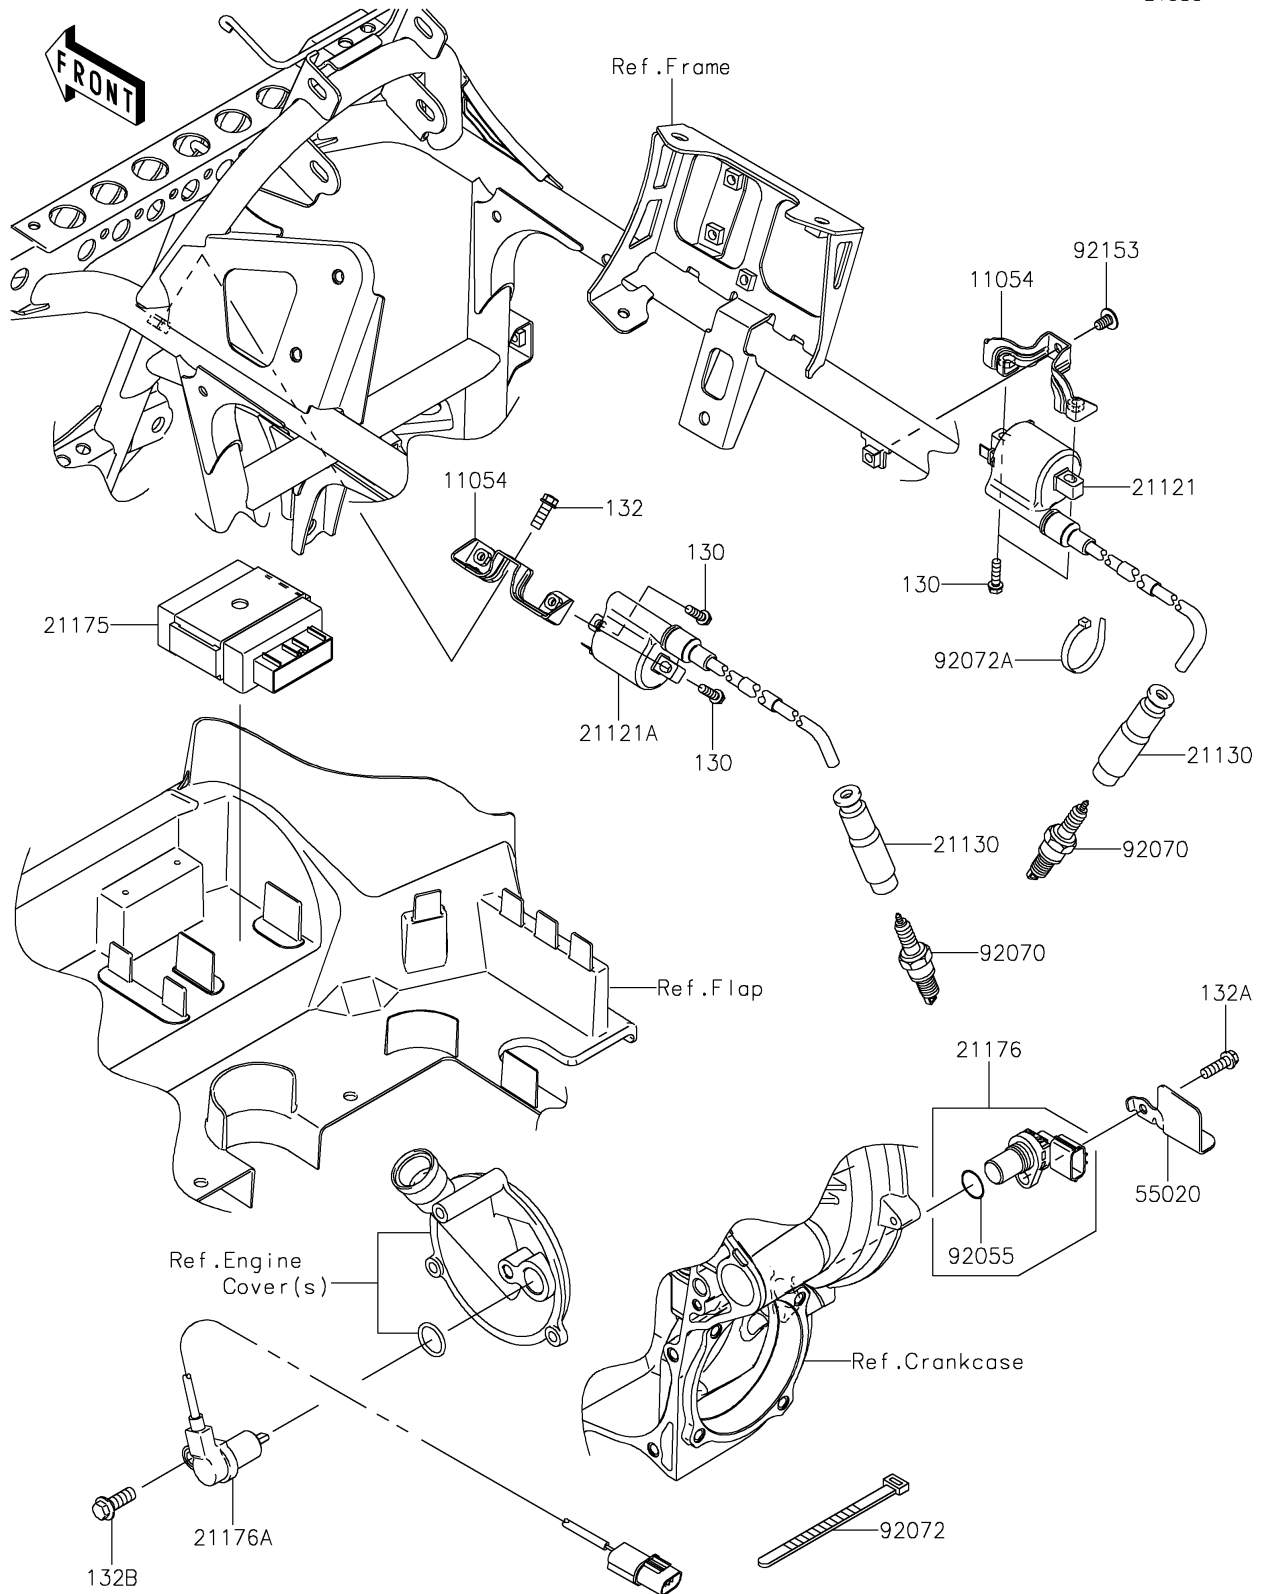

2026 BRUTE FORCE® 750 EPS

PARTS DIAGRAM

Ignition System

E1830

2026 BRUTE FORCE[®] 750 EPS

PARTS LIST

Ignition System

ITEM NAME	PART NUMBER	QUANTITY
-----------	-------------	----------
