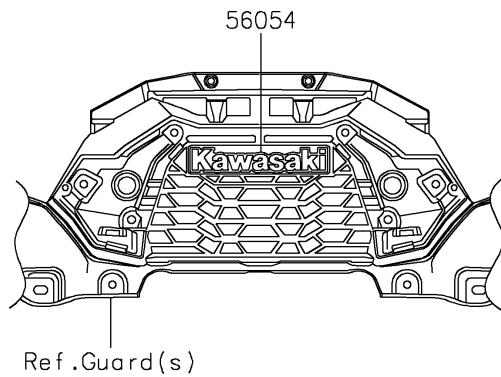

2026 BRUTE FORCE® 750

PARTS DIAGRAM

Decals(MTFNN)

F2861A

2026 BRUTE FORCE[®] 750

PARTS LIST

Decals(MTFNN)

ITEM NAME

PART NUMBER

QUANTITY
