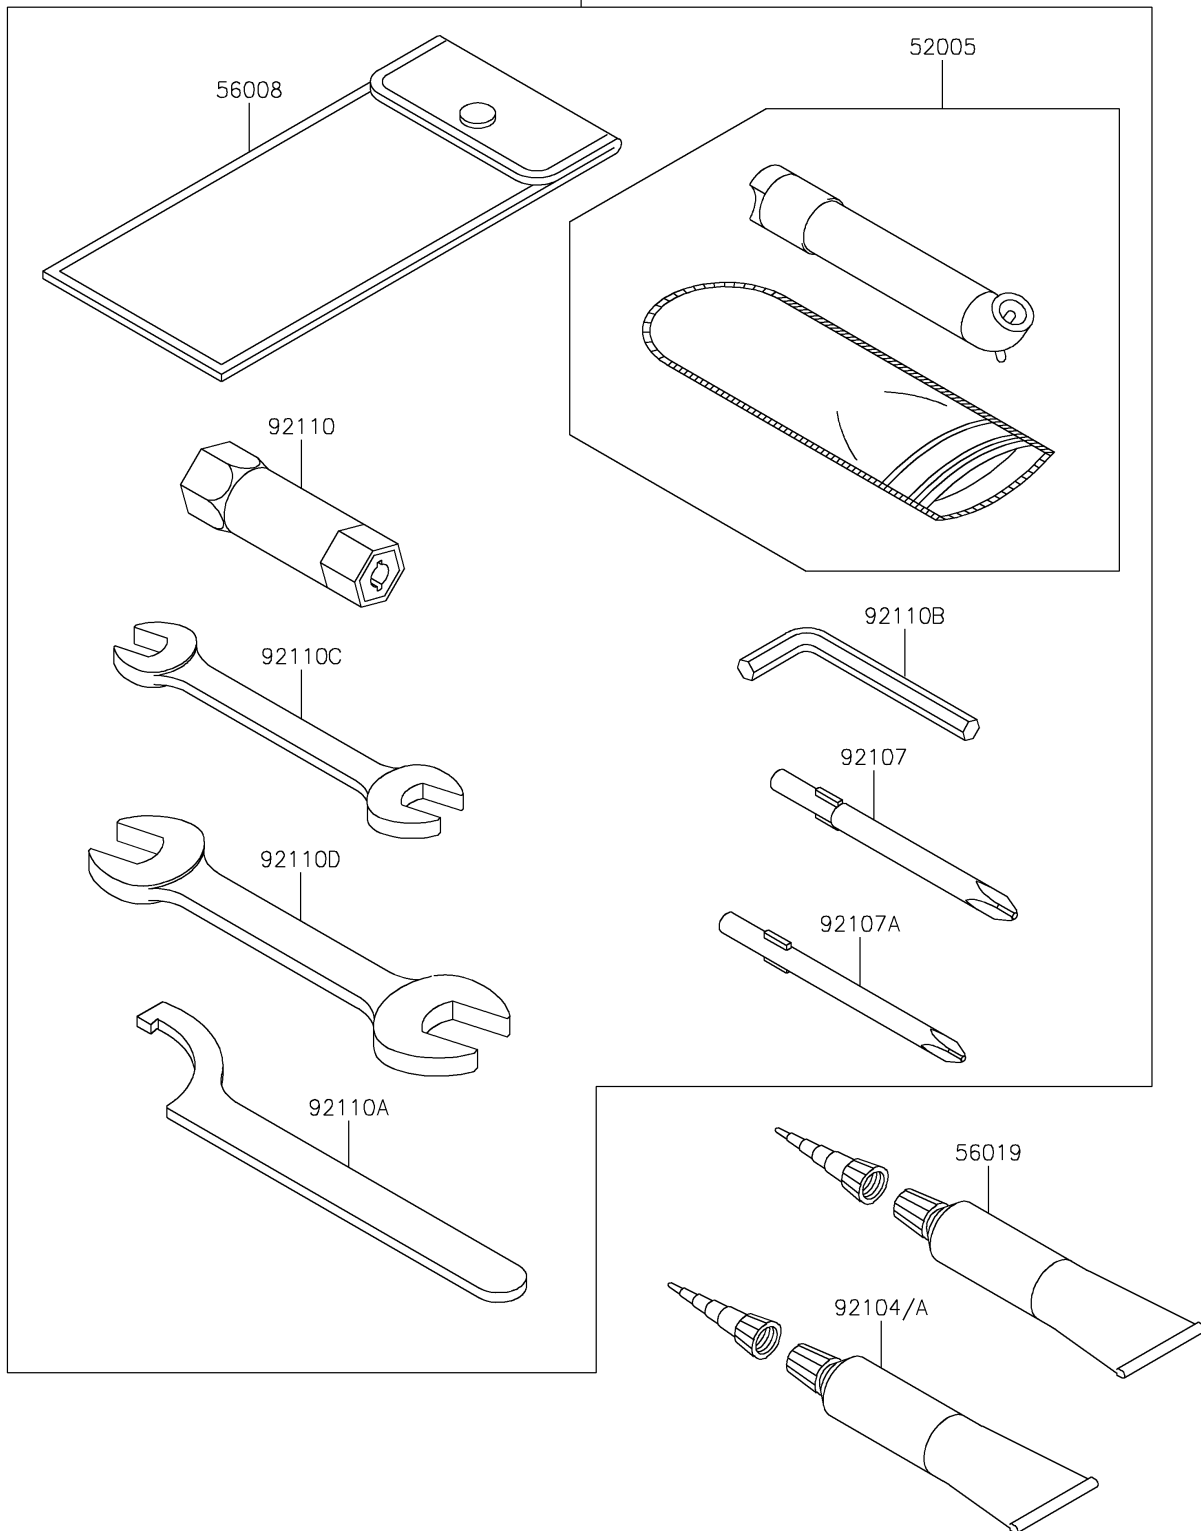

2026 BRUTE FORCE® 750

PARTS DIAGRAM

Owner's Tools

56007

E2810

2026 BRUTE FORCE[®] 750

PARTS LIST

Owner's Tools

ITEM NAME

PART NUMBER

QUANTITY
