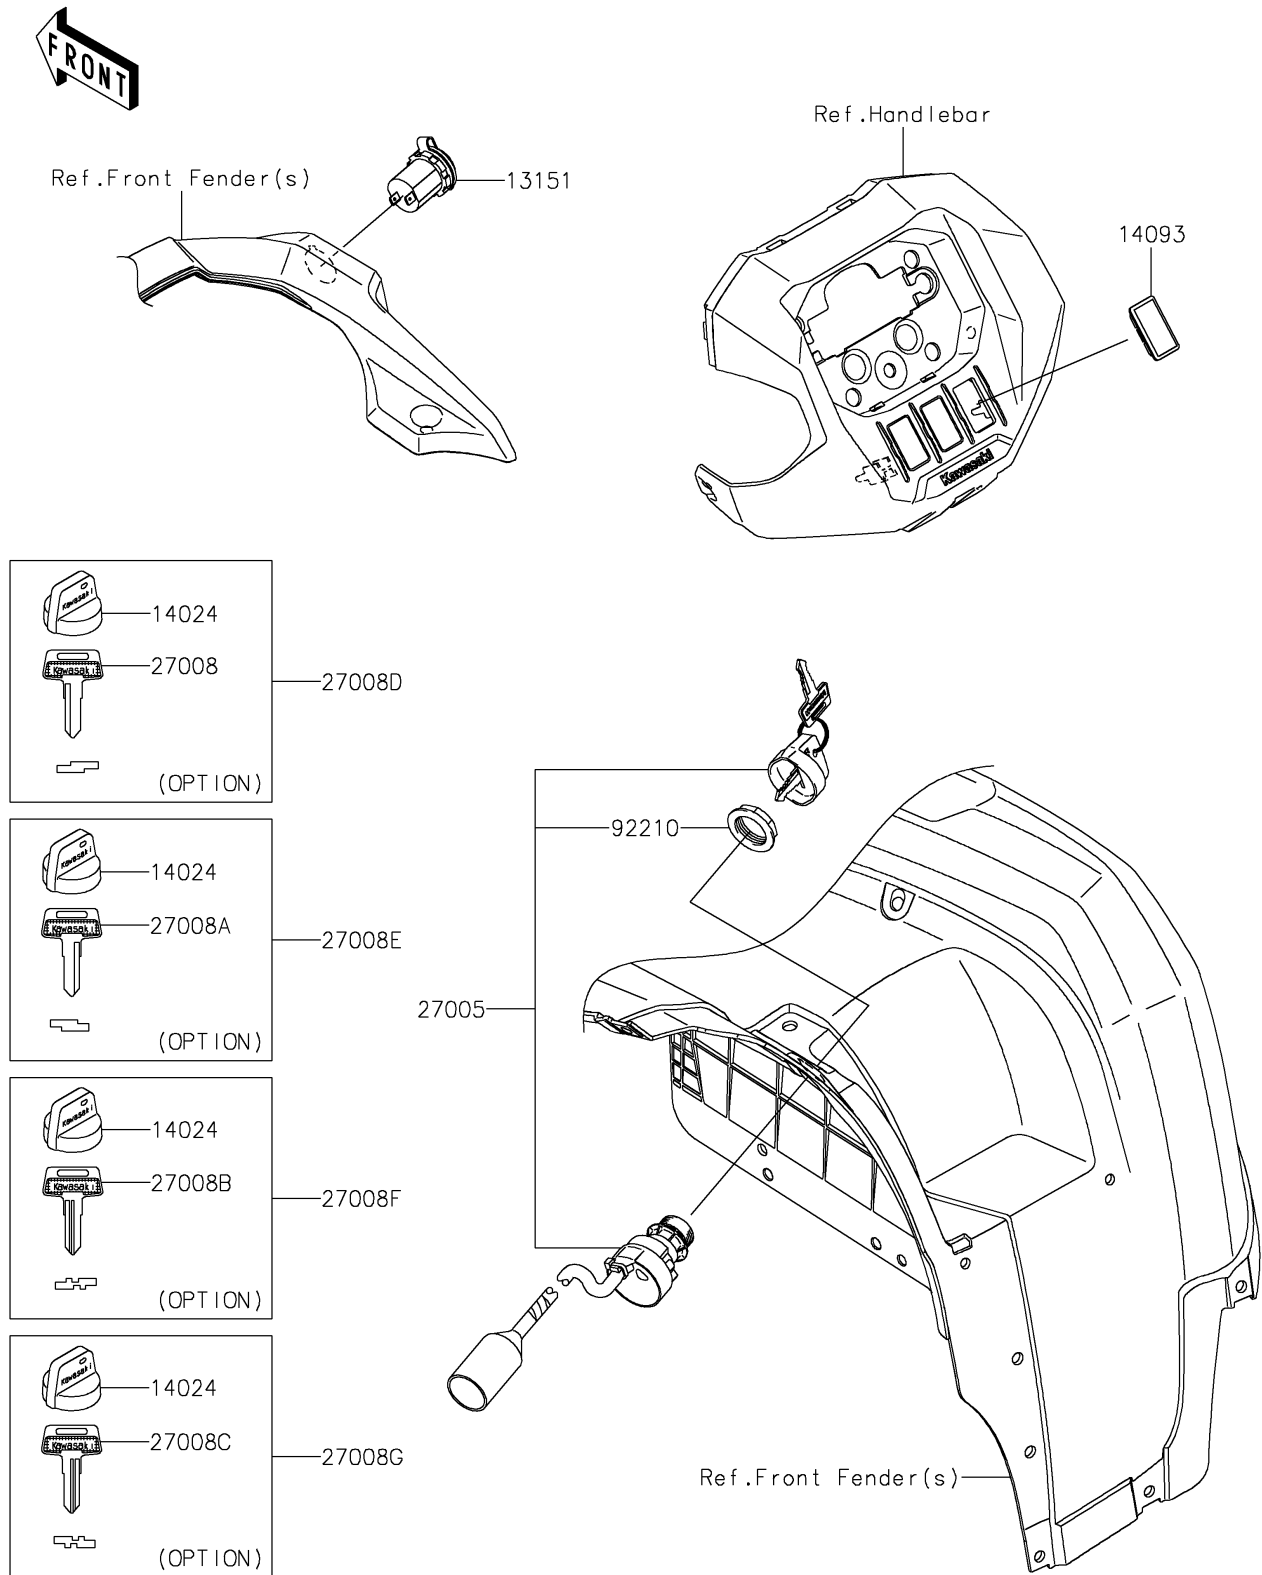

2026 BRUTE FORCE® 750

PARTS DIAGRAM

Ignition Switch

F2770

2026 BRUTE FORCE[®] 750

PARTS LIST

Ignition Switch

ITEM NAME

PART NUMBER

QUANTITY
