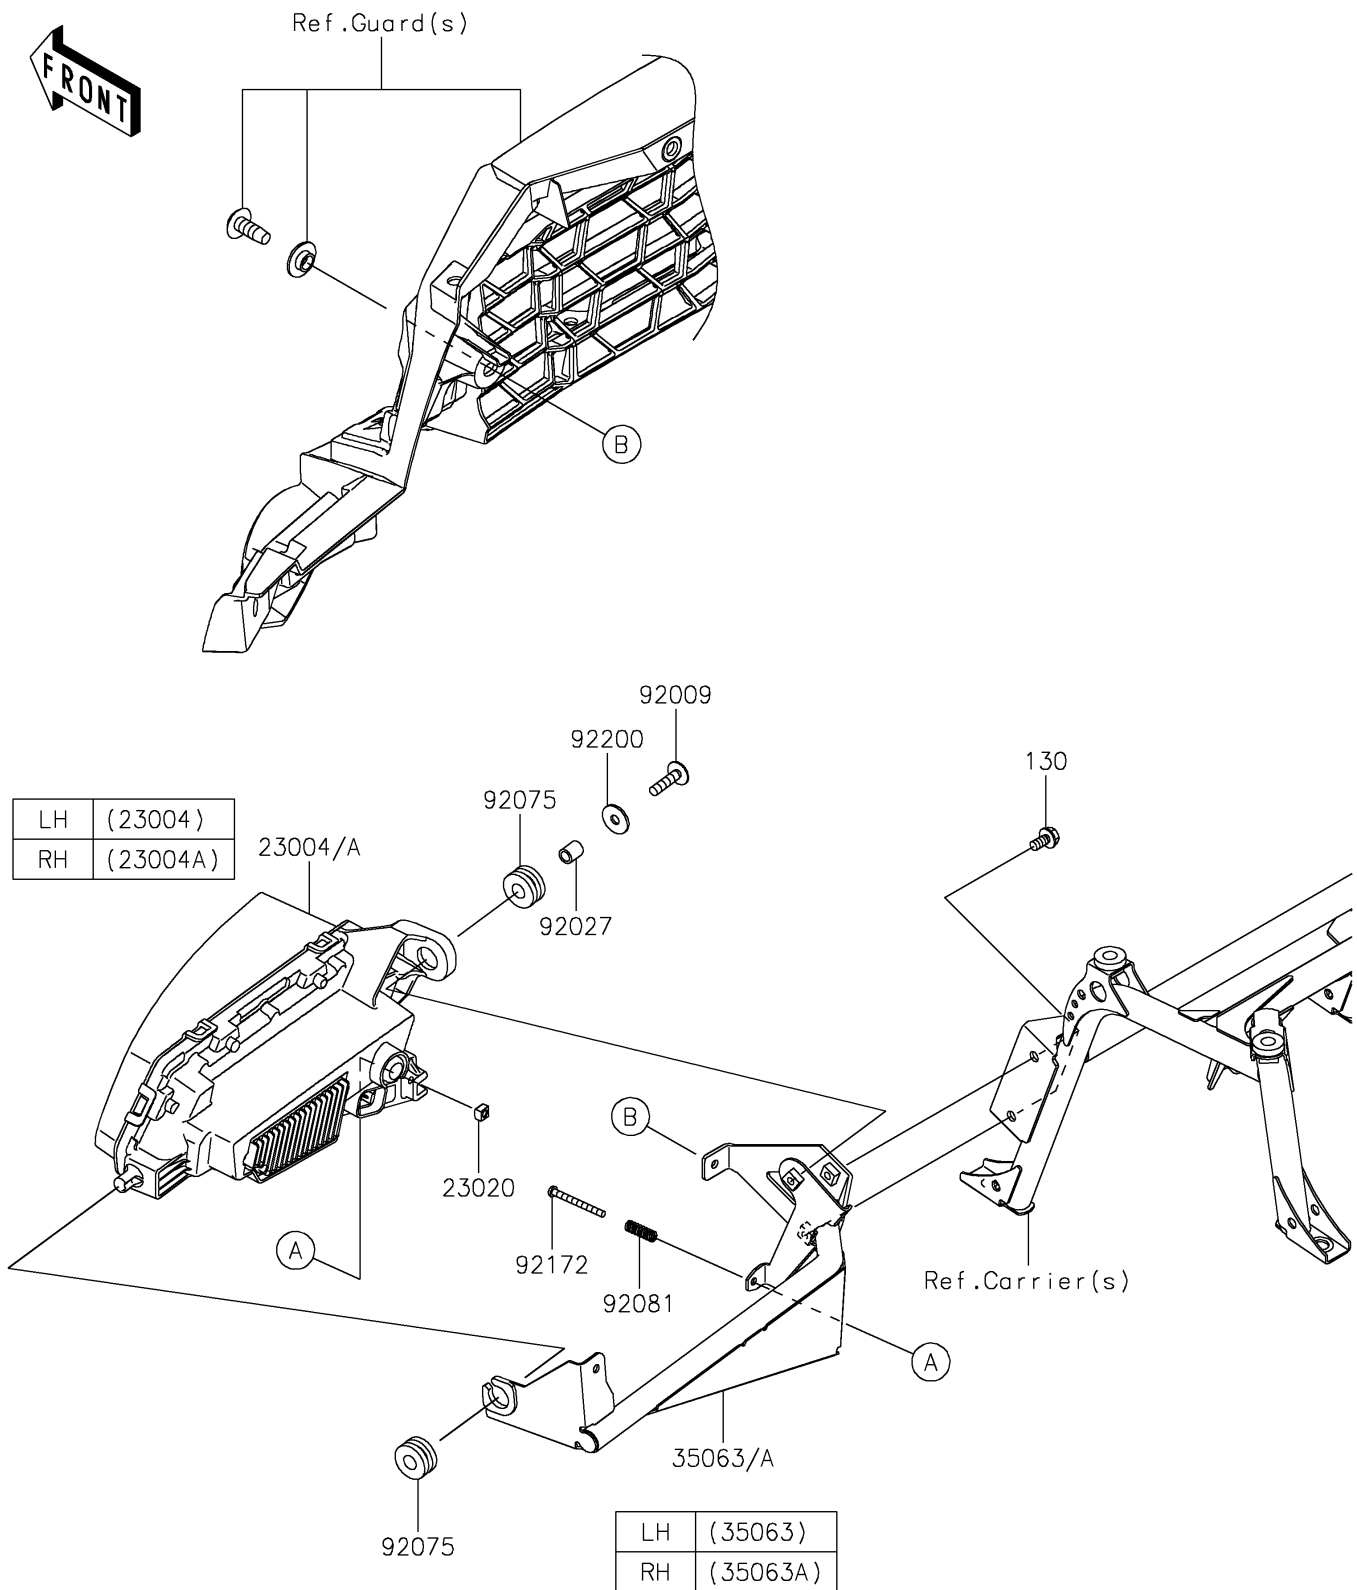

2026 BRUTE FORCE® 750

PARTS DIAGRAM

Headlight(s)

F2710

2026 BRUTE FORCE[®] 750

PARTS LIST

Headlight(s)

ITEM NAME

PART NUMBER

QUANTITY
