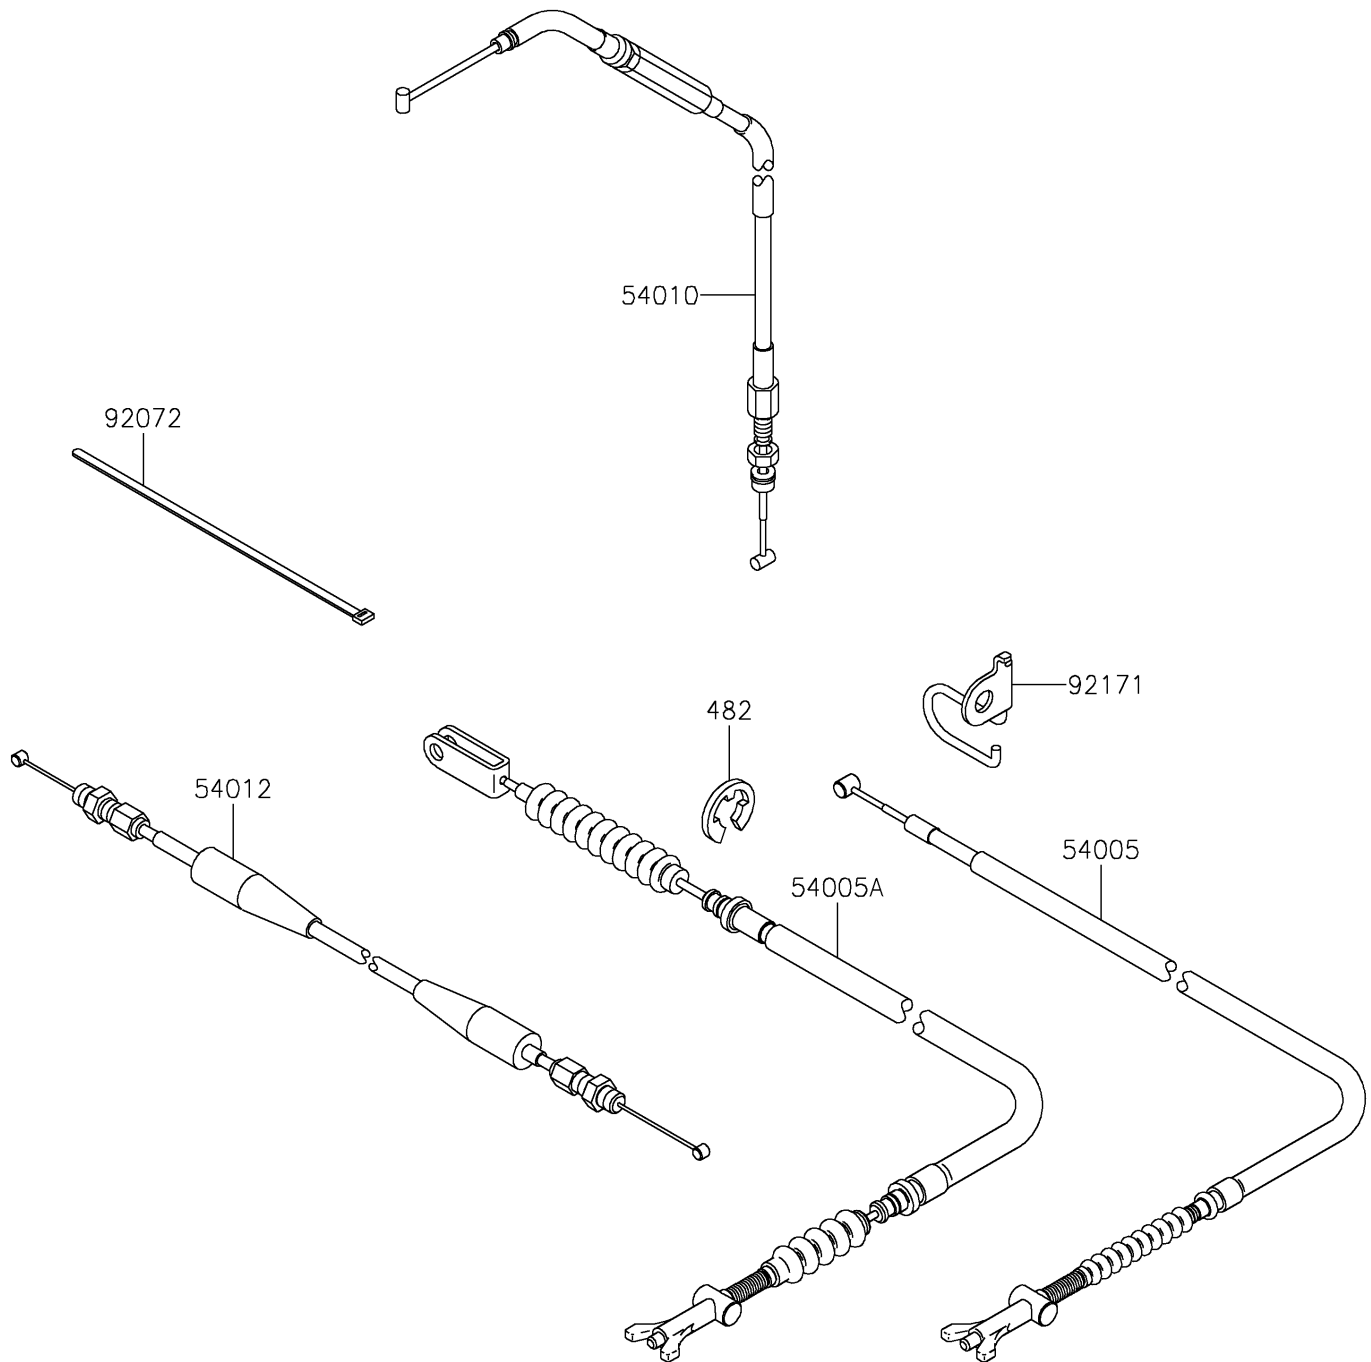

2026 BRUTE FORCE[®] 750

PARTS DIAGRAM

Cables

F2540

2026 BRUTE FORCE[®] 750

PARTS LIST

Cables

ITEM NAME

PART NUMBER

QUANTITY
