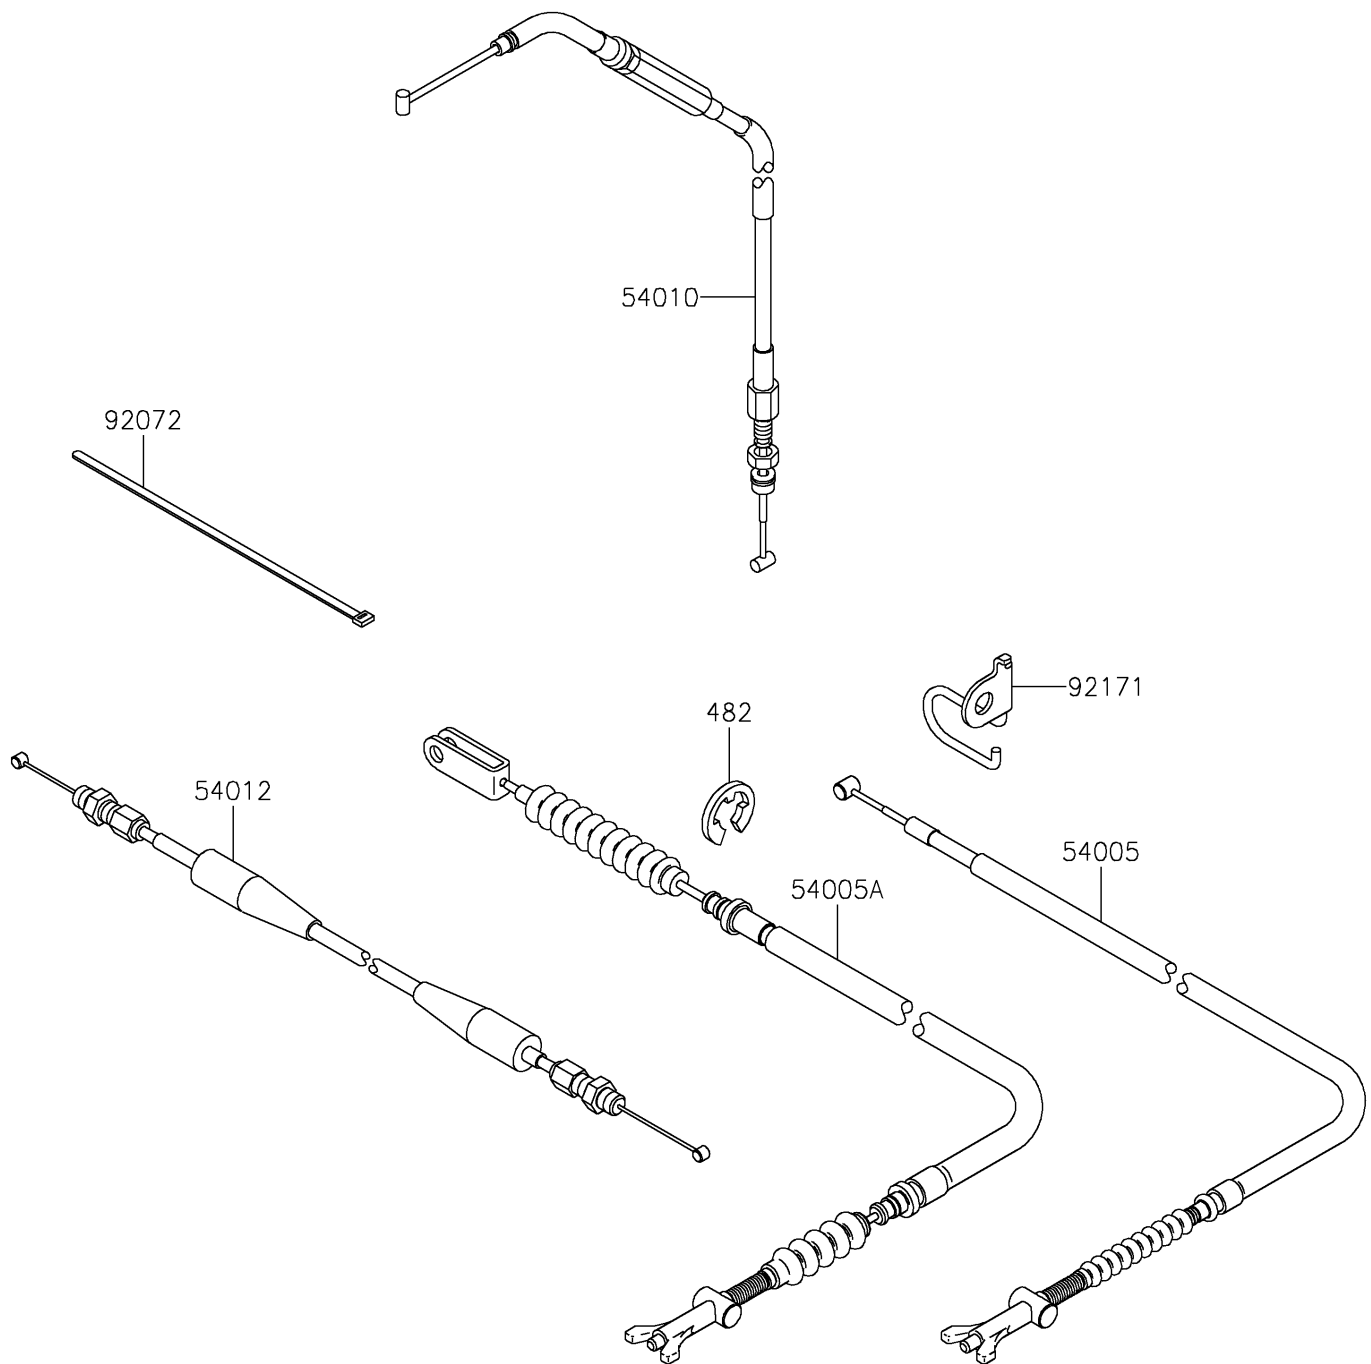

## PARTS DIAGRAM

### Cables

F2540

## PARTS LIST

### Cables

ITEM NAME	PART NUMBER	QUANTITY
CABLE-BRAKE,PARKING (Ref # 54005)	54005-0017	1
CABLE-BRAKE,FOOT (Ref # 54005A)	54005-0018	1
CABLE,FRONT DIFF LOCK (Ref # 54010)	54010-0570	1
CABLE-THROTTLE (Ref # 54012)	54012-0709	1
BAND,L=188 (Ref # 92072)	92072-1239	3
CLAMP,BRAKE CABLE (Ref # 92171)	92171-0228	1
CIRCLIP-TYPE-E,8MM (Ref # 482)	482EA8000	1