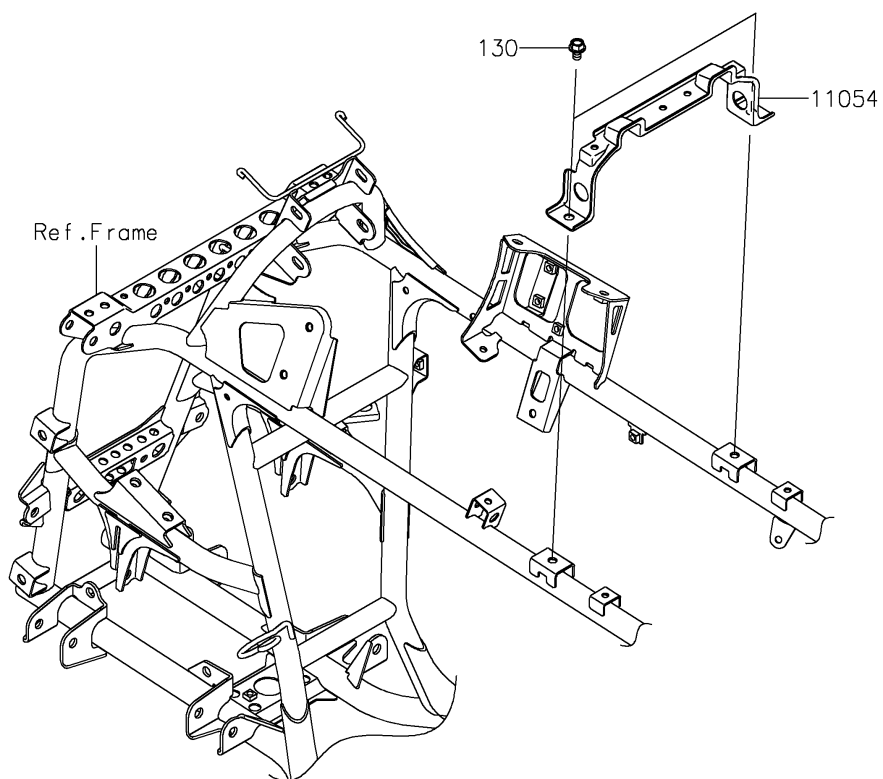

# 2026 BRUTE FORCE® 750

**Kawasaki**

Let the Good Times Roll®

## PARTS DIAGRAM

### Seat

F2510

## PARTS LIST

Seat

**ITEM NAME**

**PART NUMBER**

**QUANTITY**

---