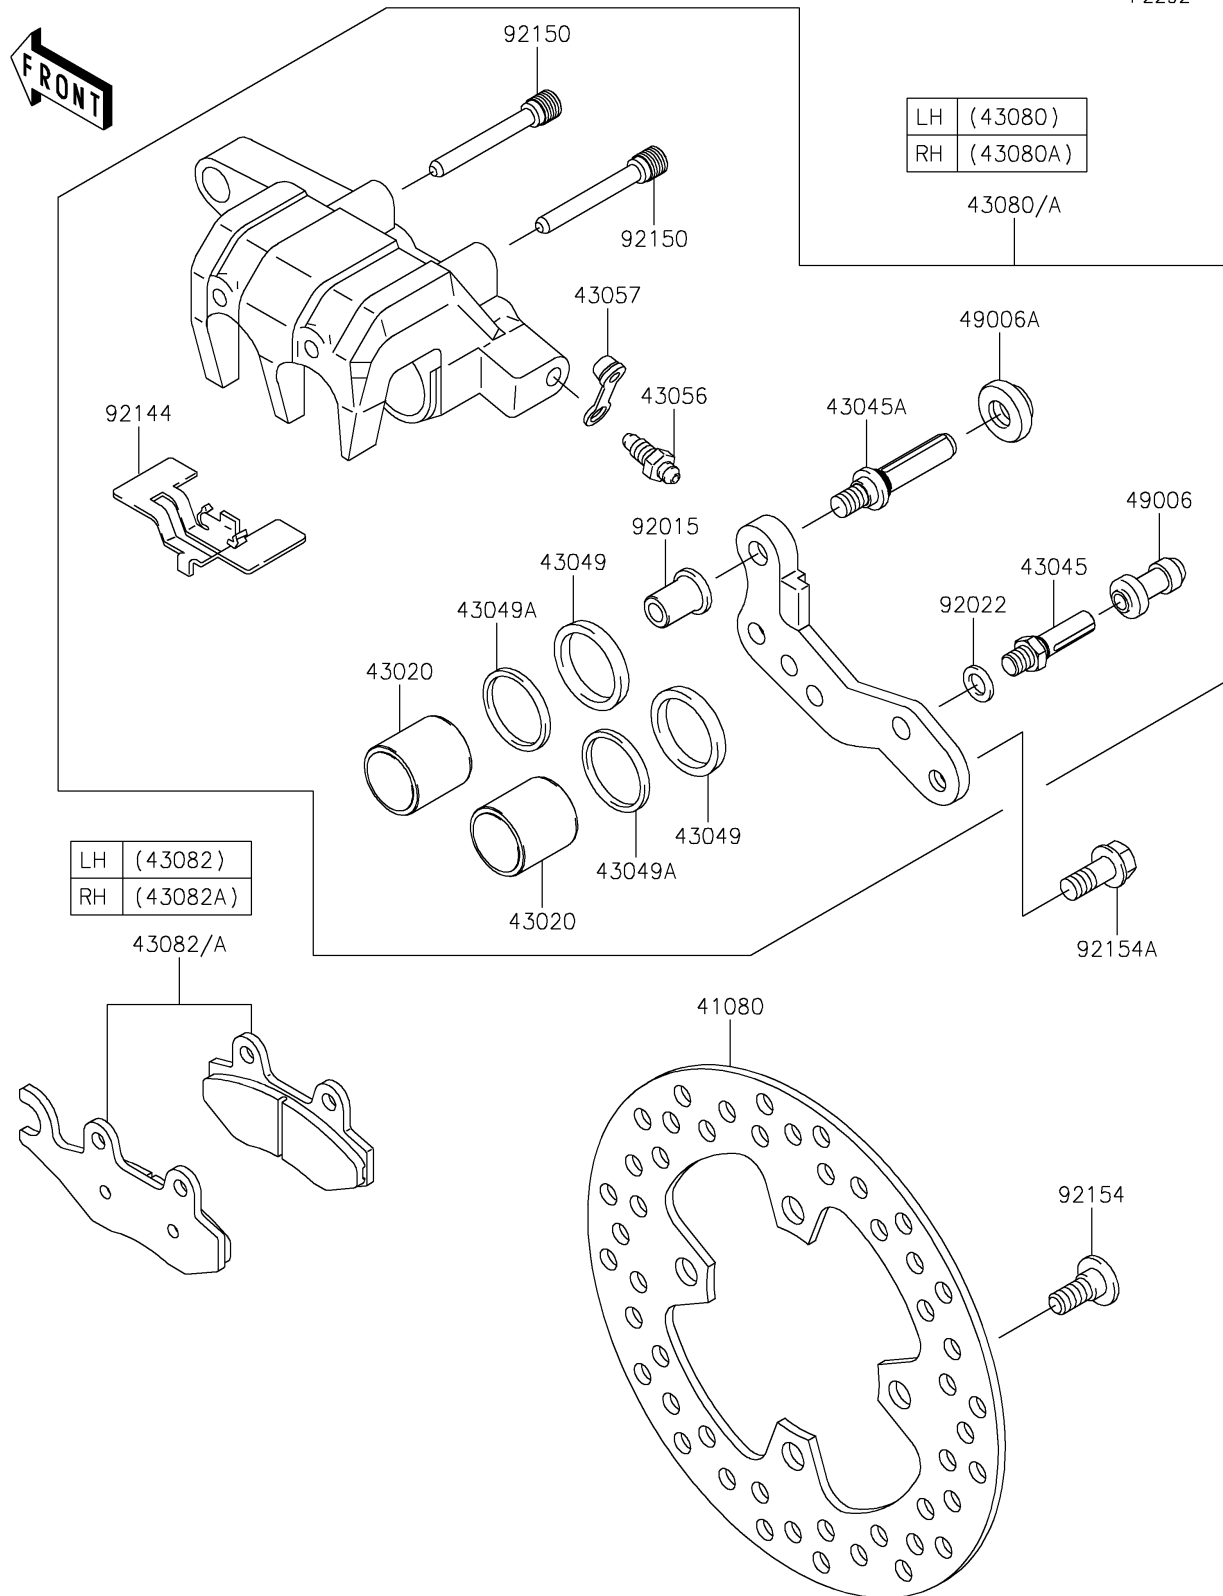

2026 BRUTE FORCE® 750

PARTS DIAGRAM

Front Brake

F2292

2026 BRUTE FORCE[®] 750

PARTS LIST

Front Brake

ITEM NAME

PART NUMBER

QUANTITY
