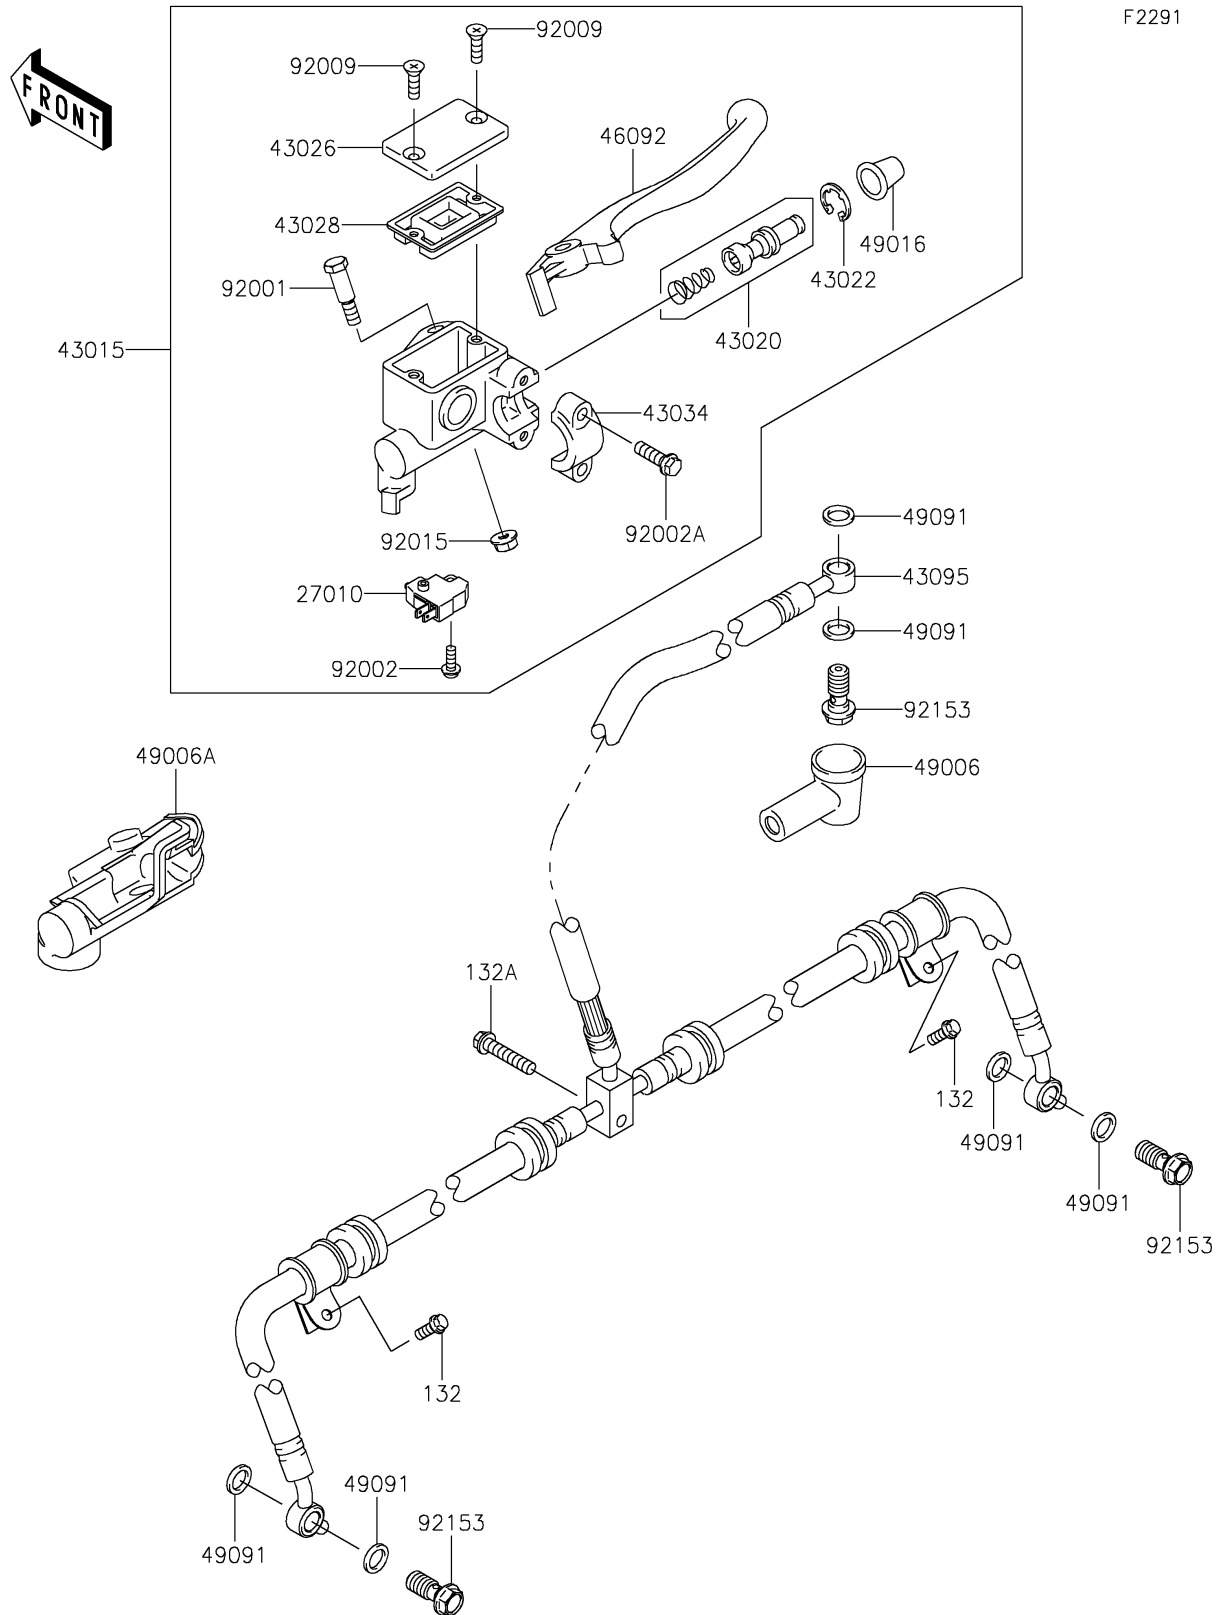

2026 BRUTE FORCE[®] 750

PARTS DIAGRAM

Front Master Cylinder

F2291

2026 BRUTE FORCE[®] 750

PARTS LIST

Front Master Cylinder

ITEM NAME

PART NUMBER

QUANTITY
