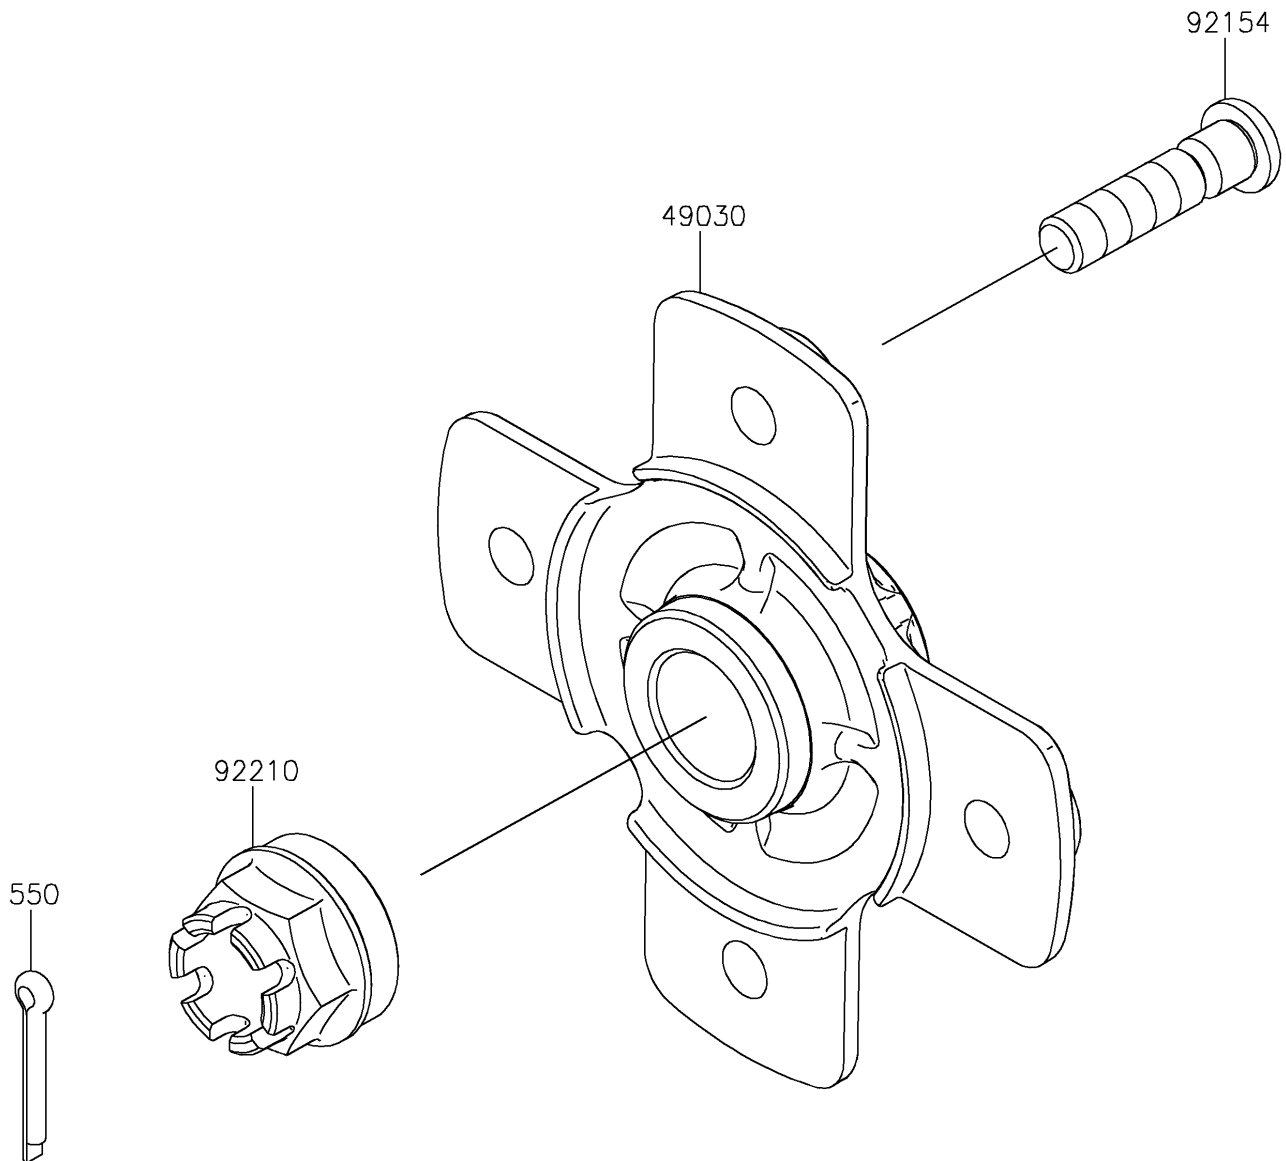

2026 BRUTE FORCE® 750

PARTS DIAGRAM

Rear Hub

F2240

2026 BRUTE FORCE[®] 750

PARTS LIST

Rear Hub

ITEM NAME

PART NUMBER

QUANTITY
