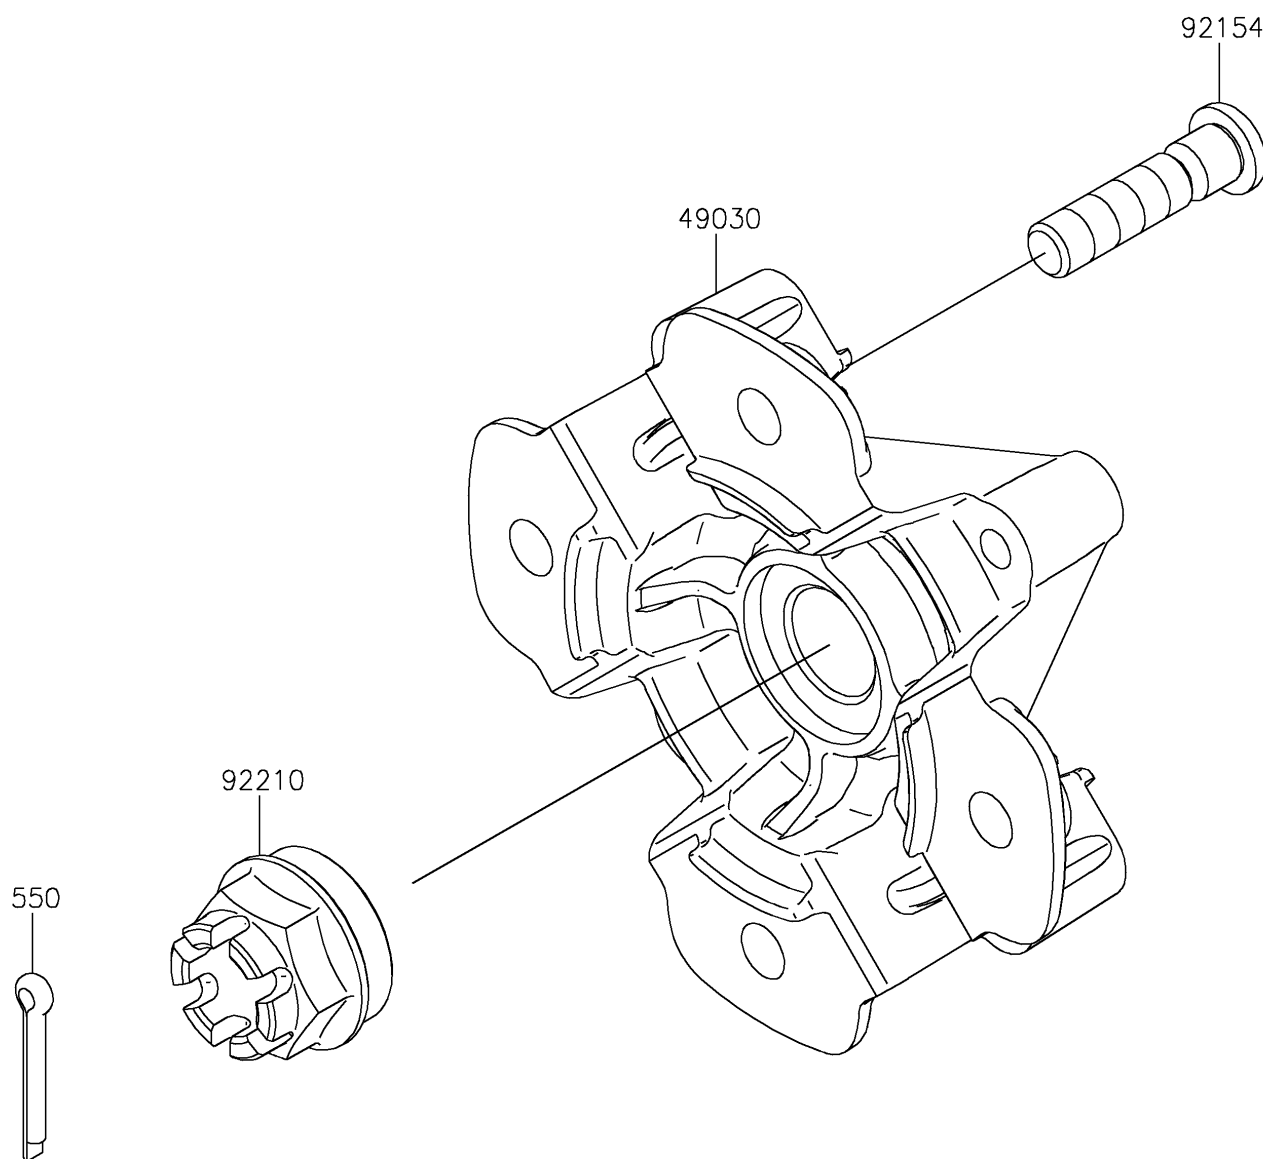

2026 BRUTE FORCE[®] 750

PARTS DIAGRAM

Front Hub

F2230

2026 BRUTE FORCE[®] 750

PARTS LIST

Front Hub

ITEM NAME

PART NUMBER

QUANTITY
