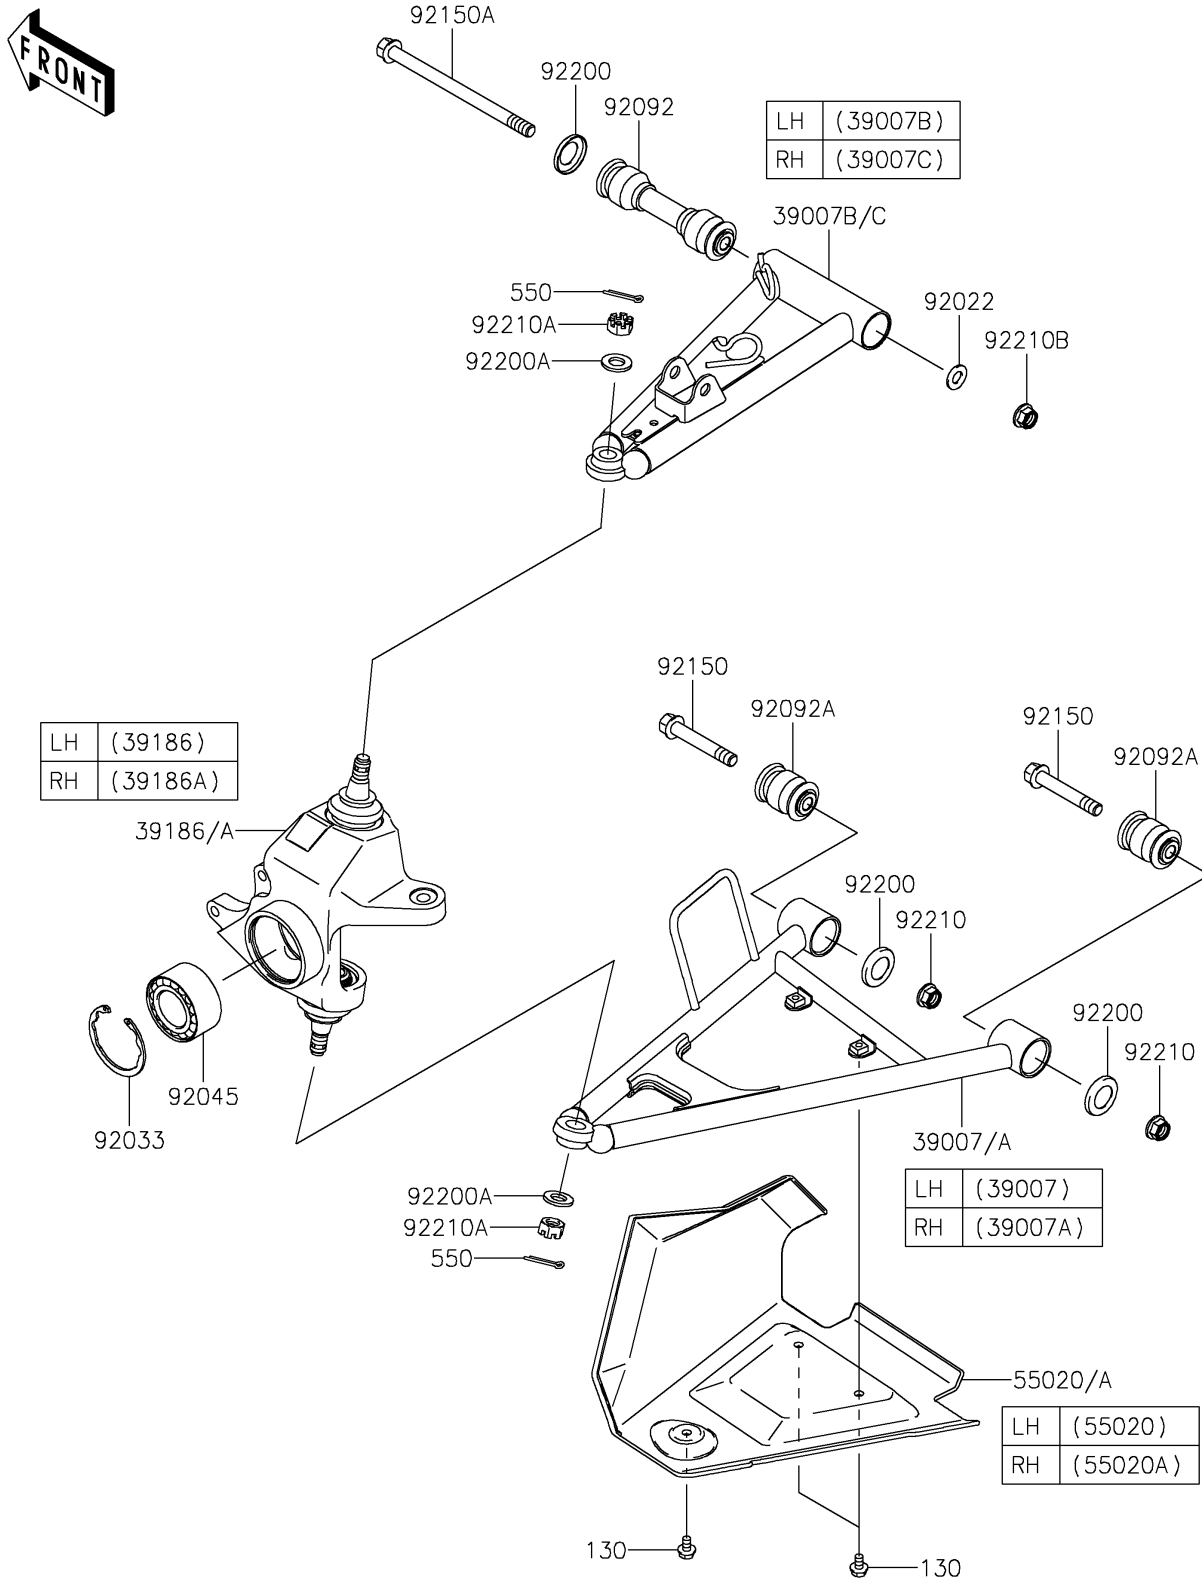

2026 BRUTE FORCE® 750

PARTS DIAGRAM

Front Suspension

F2152

2026 BRUTE FORCE[®] 750

PARTS LIST

Front Suspension

ITEM NAME

PART NUMBER

QUANTITY
