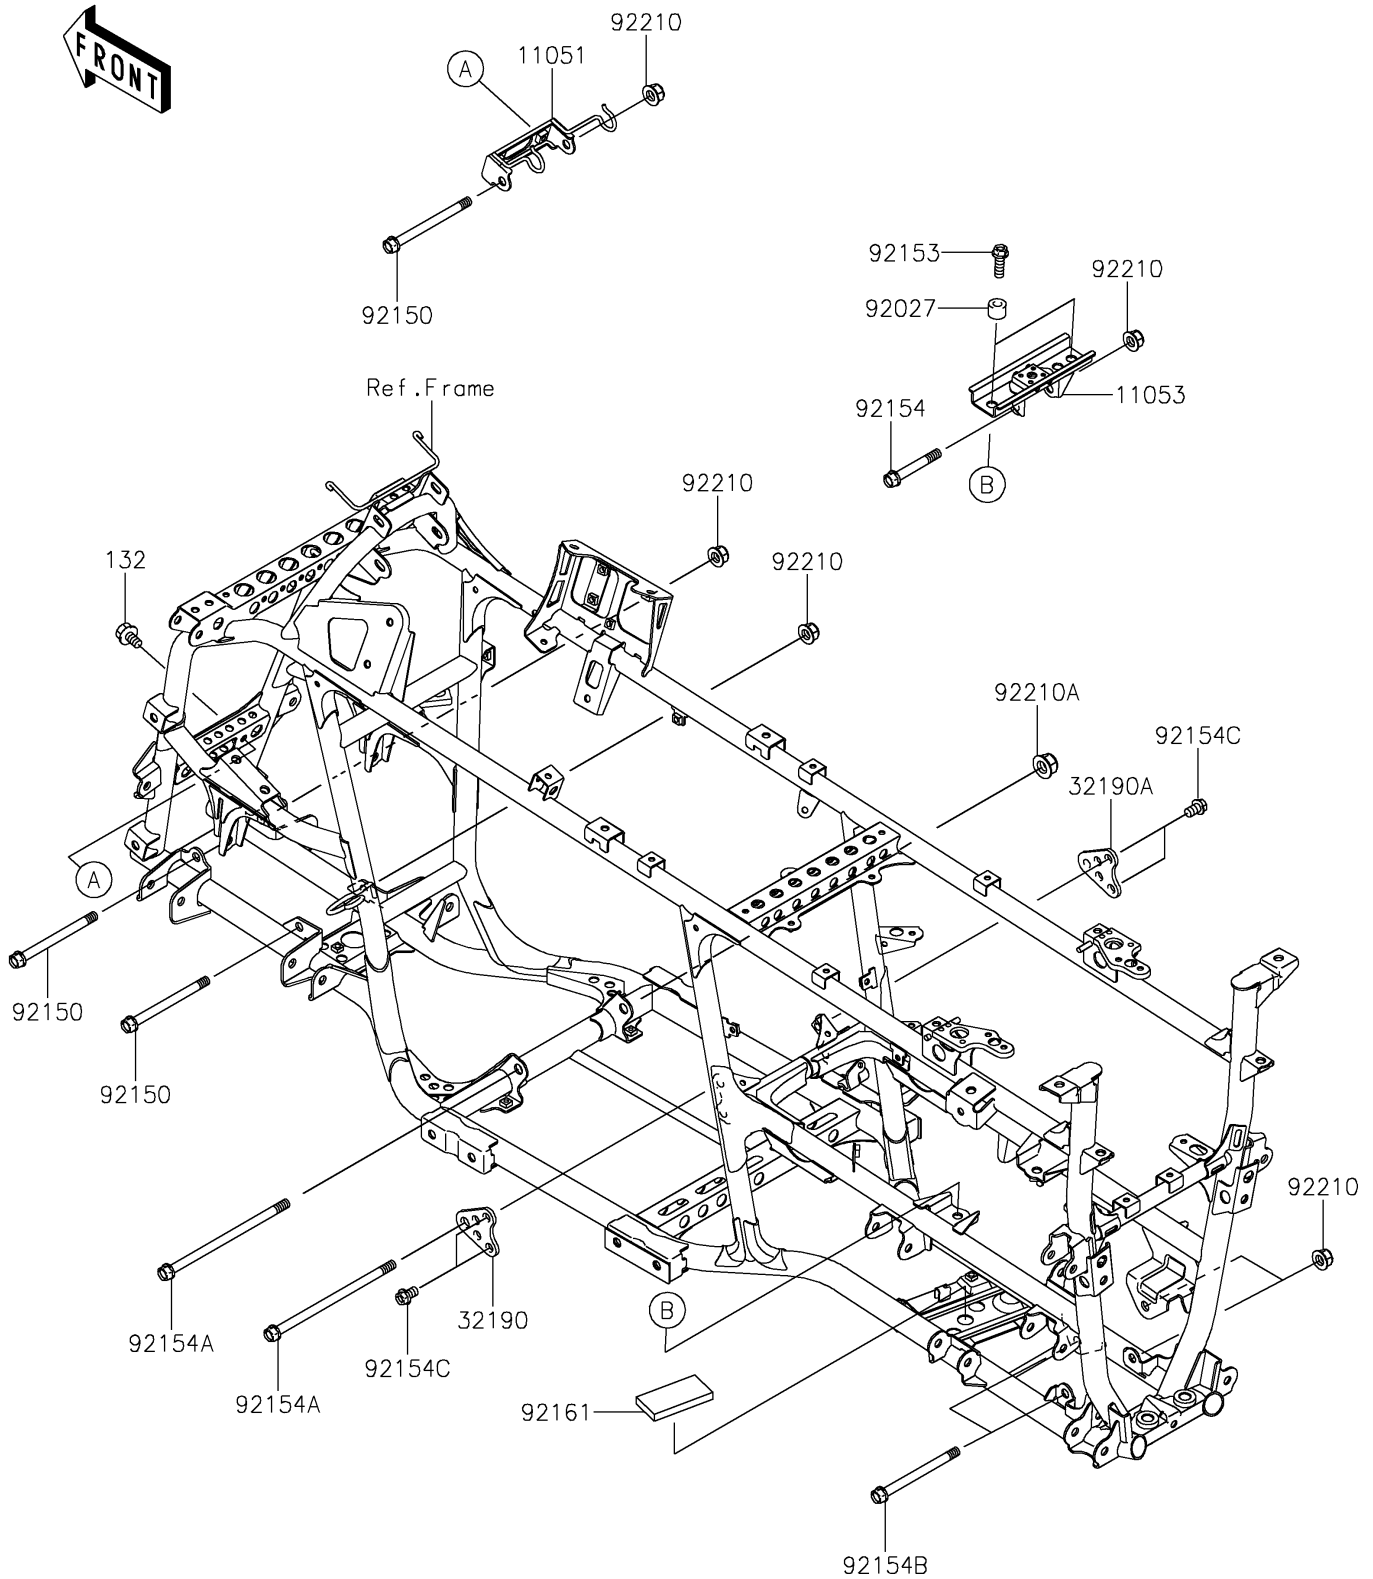

2026 BRUTE FORCE® 750

PARTS DIAGRAM

Engine Mount

F2122

2026 BRUTE FORCE[®] 750

PARTS LIST Engine Mount

ITEM NAME	PART NUMBER	QUANTITY
-----------	-------------	----------
