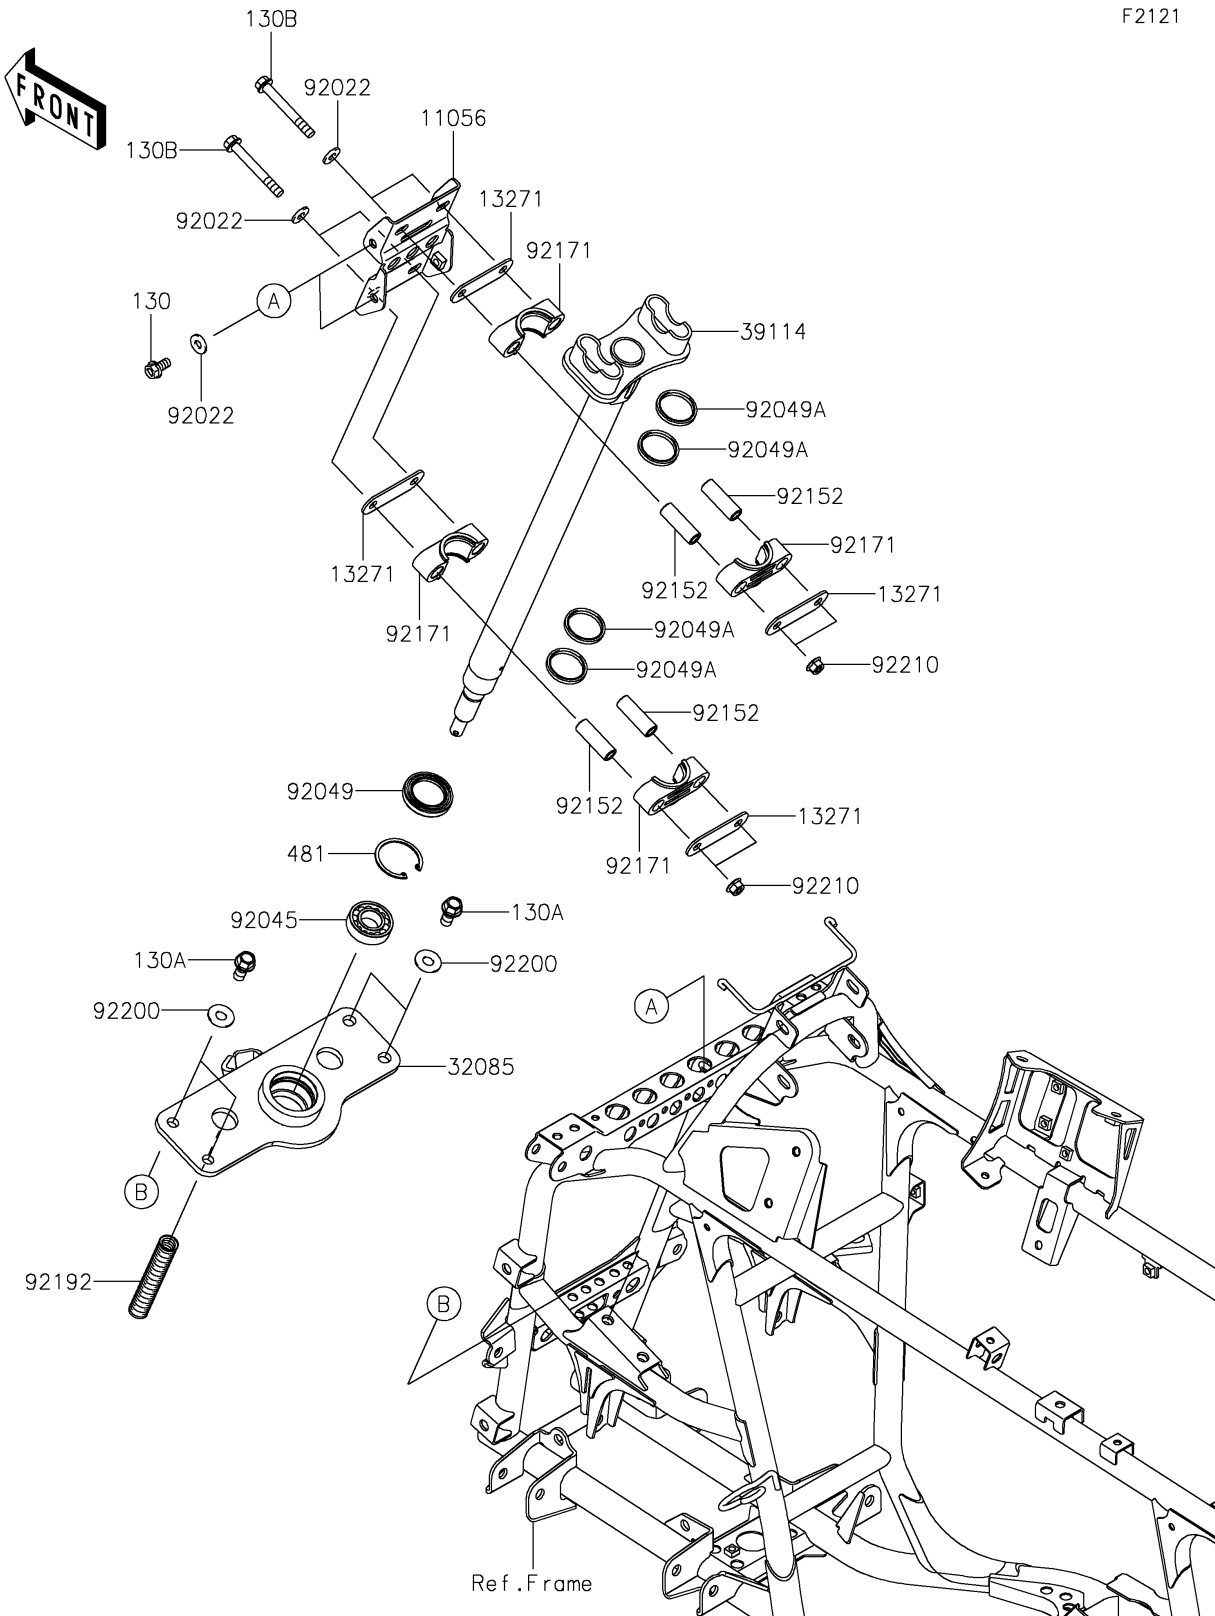

2026 BRUTE FORCE® 750

PARTS DIAGRAM

Steering Shaft

F2121

2026 BRUTE FORCE[®] 750

PARTS LIST

Steering Shaft

ITEM NAME

PART NUMBER

QUANTITY
