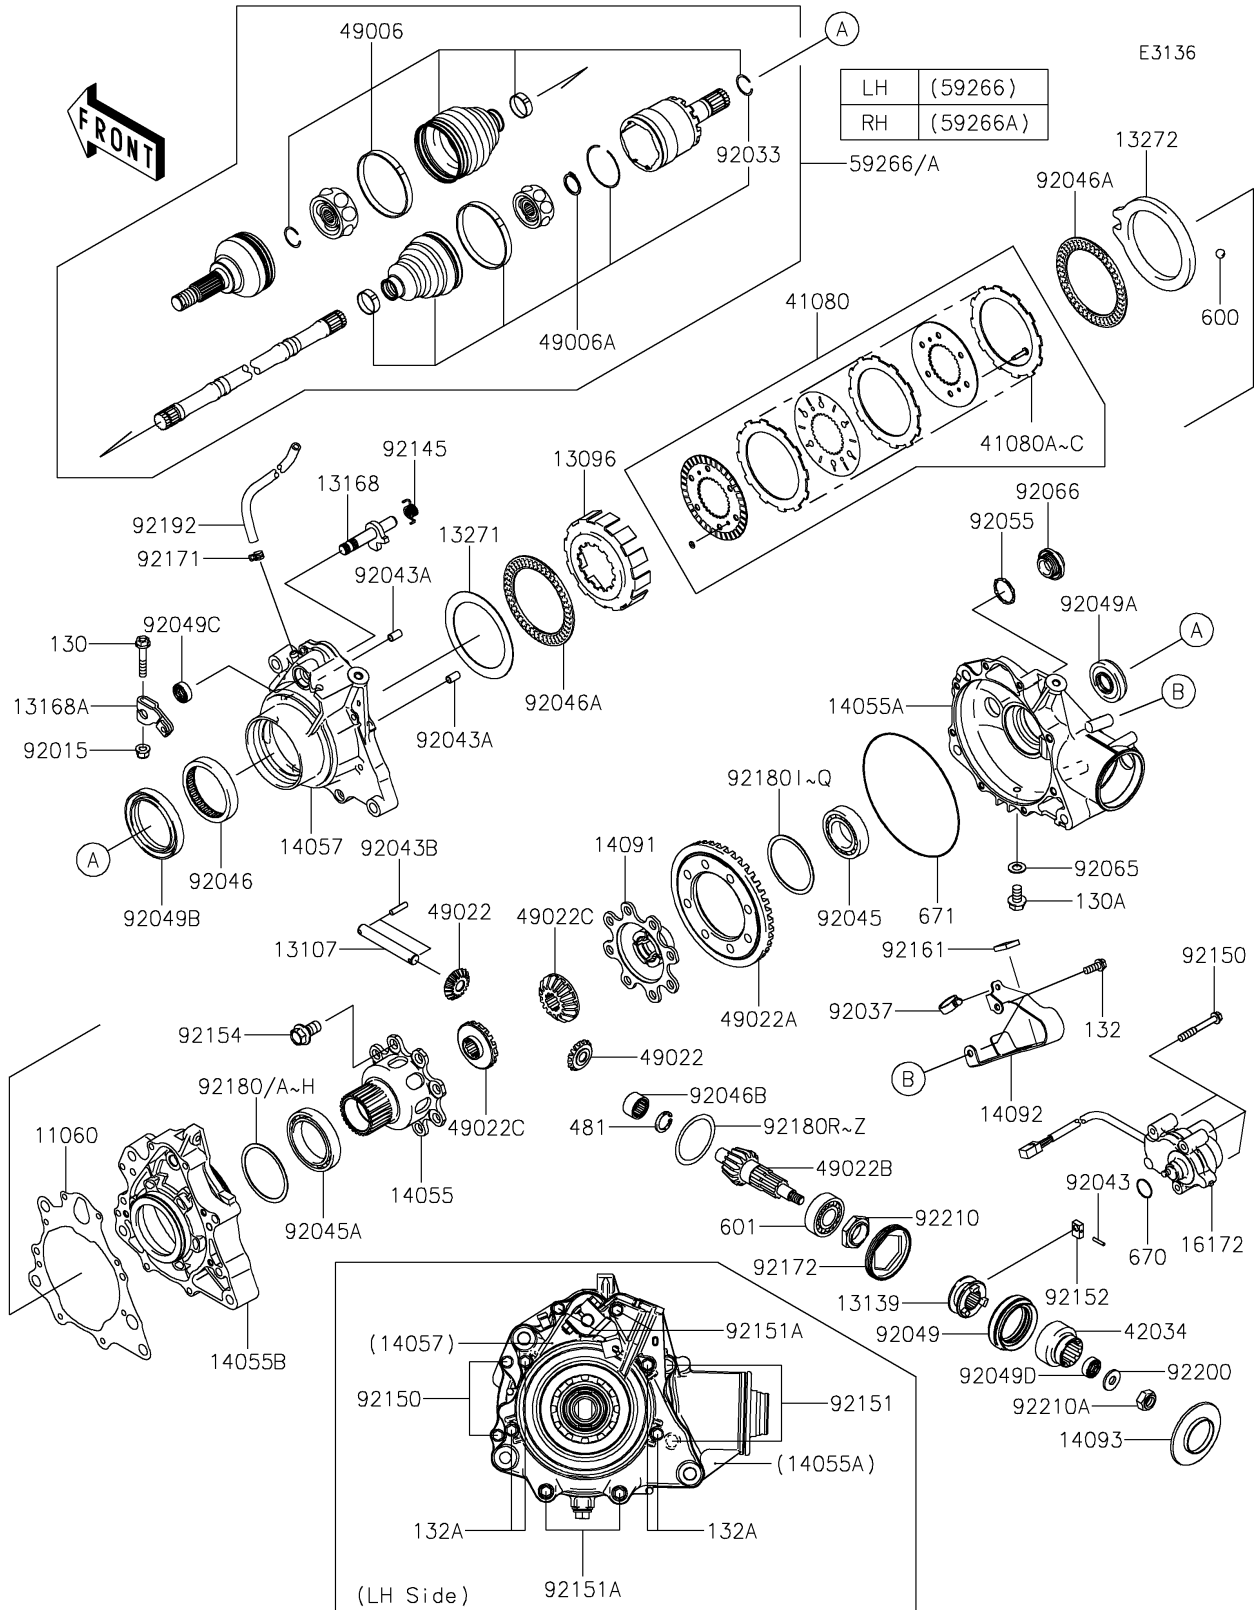

2026 BRUTE FORCE® 750

PARTS DIAGRAM

Drive Shaft-Front

2026 BRUTE FORCE[®] 750

PARTS LIST

Drive Shaft-Front

ITEM NAME

PART NUMBER

QUANTITY
