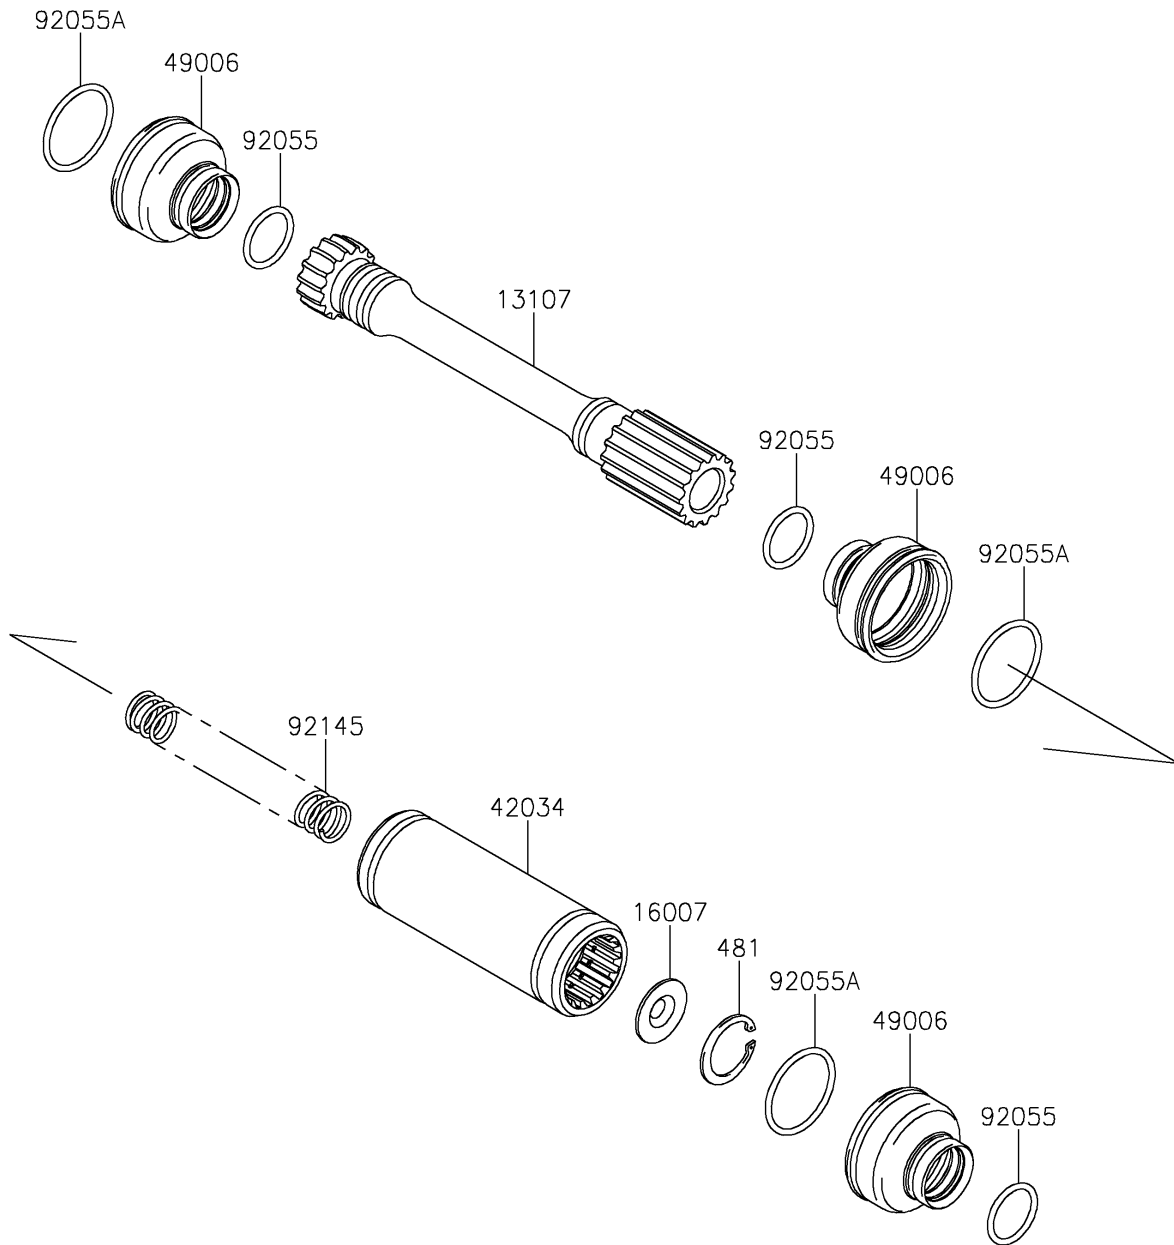

2026 BRUTE FORCE[®] 750

PARTS DIAGRAM

Drive Shaft-Propeller

E3135

2026 BRUTE FORCE[®] 750

PARTS LIST

Drive Shaft-Propeller

ITEM NAME

PART NUMBER

QUANTITY
