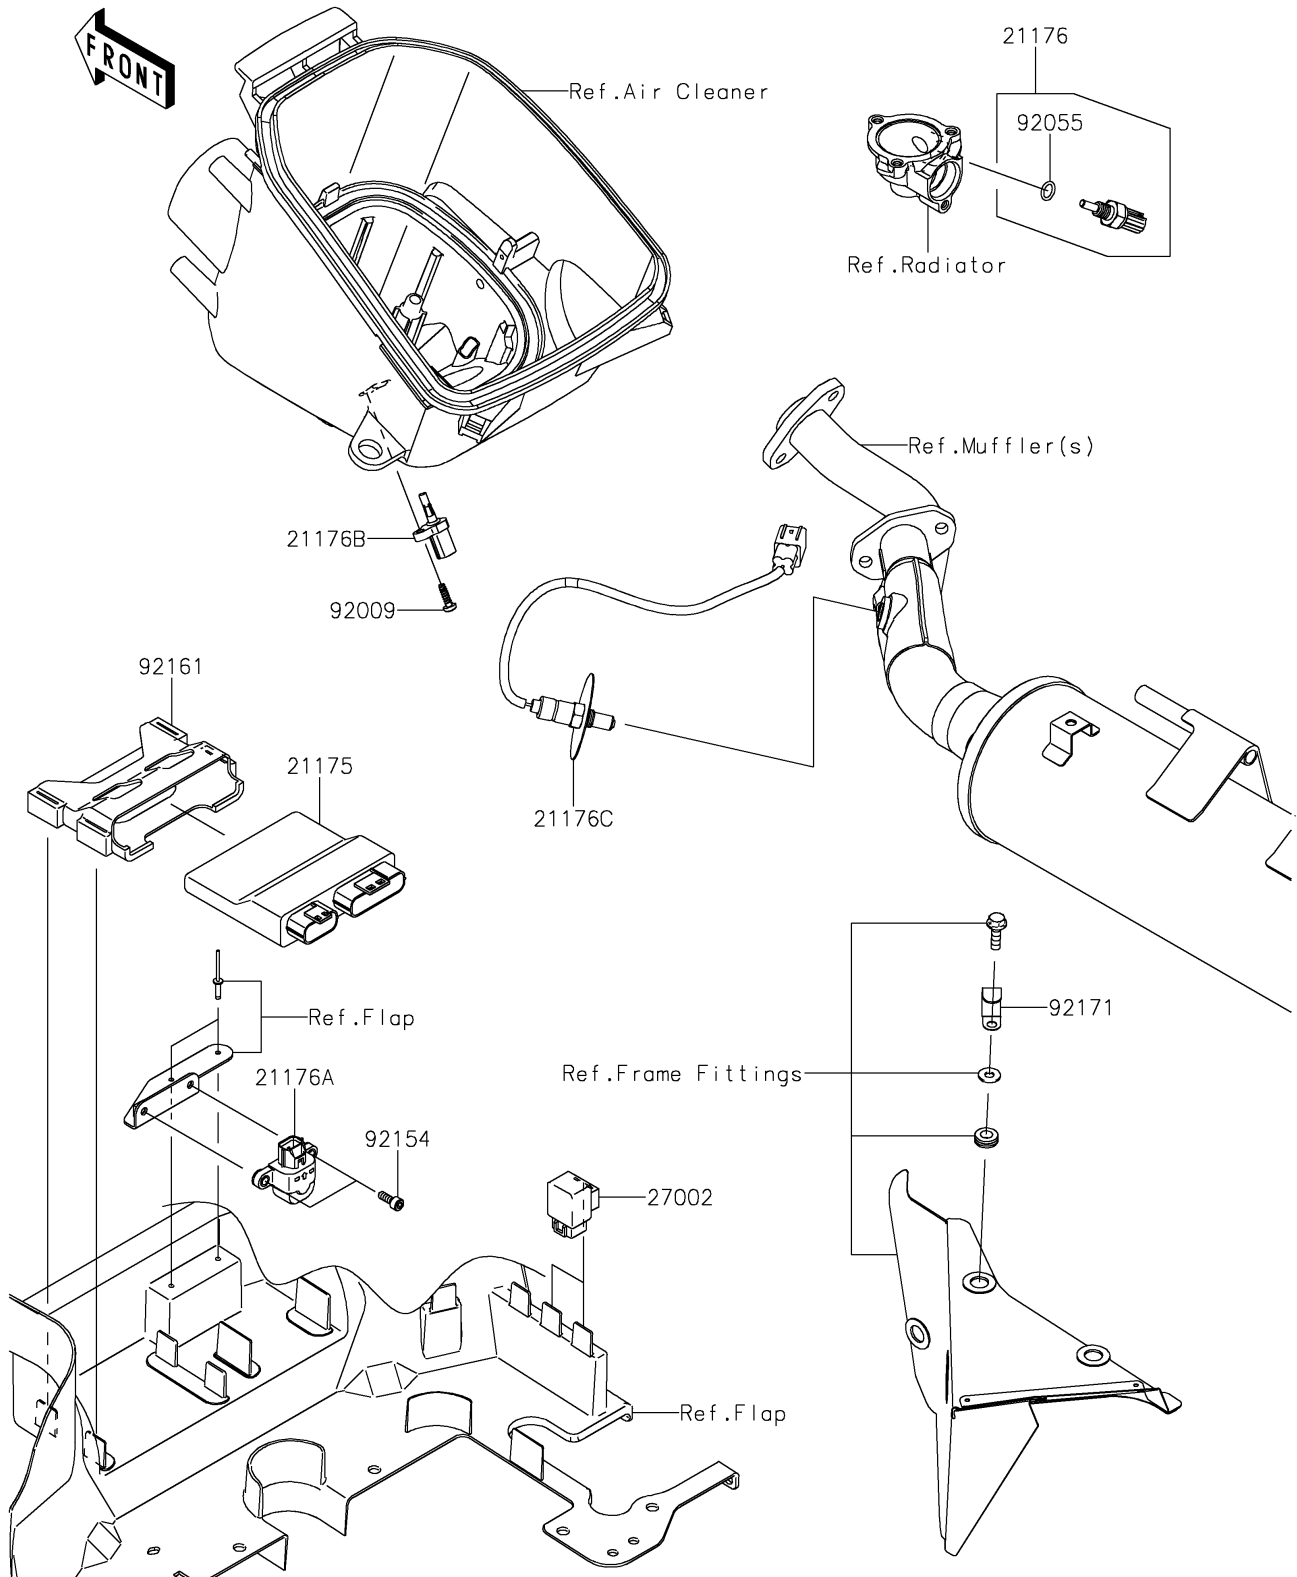

# 2026 BRUTE FORCE® 750

## PARTS DIAGRAM

### Fuel Injection

E1530

## PARTS LIST Fuel Injection

ITEM NAME	PART NUMBER	QUANTITY
-----------	-------------	----------

---