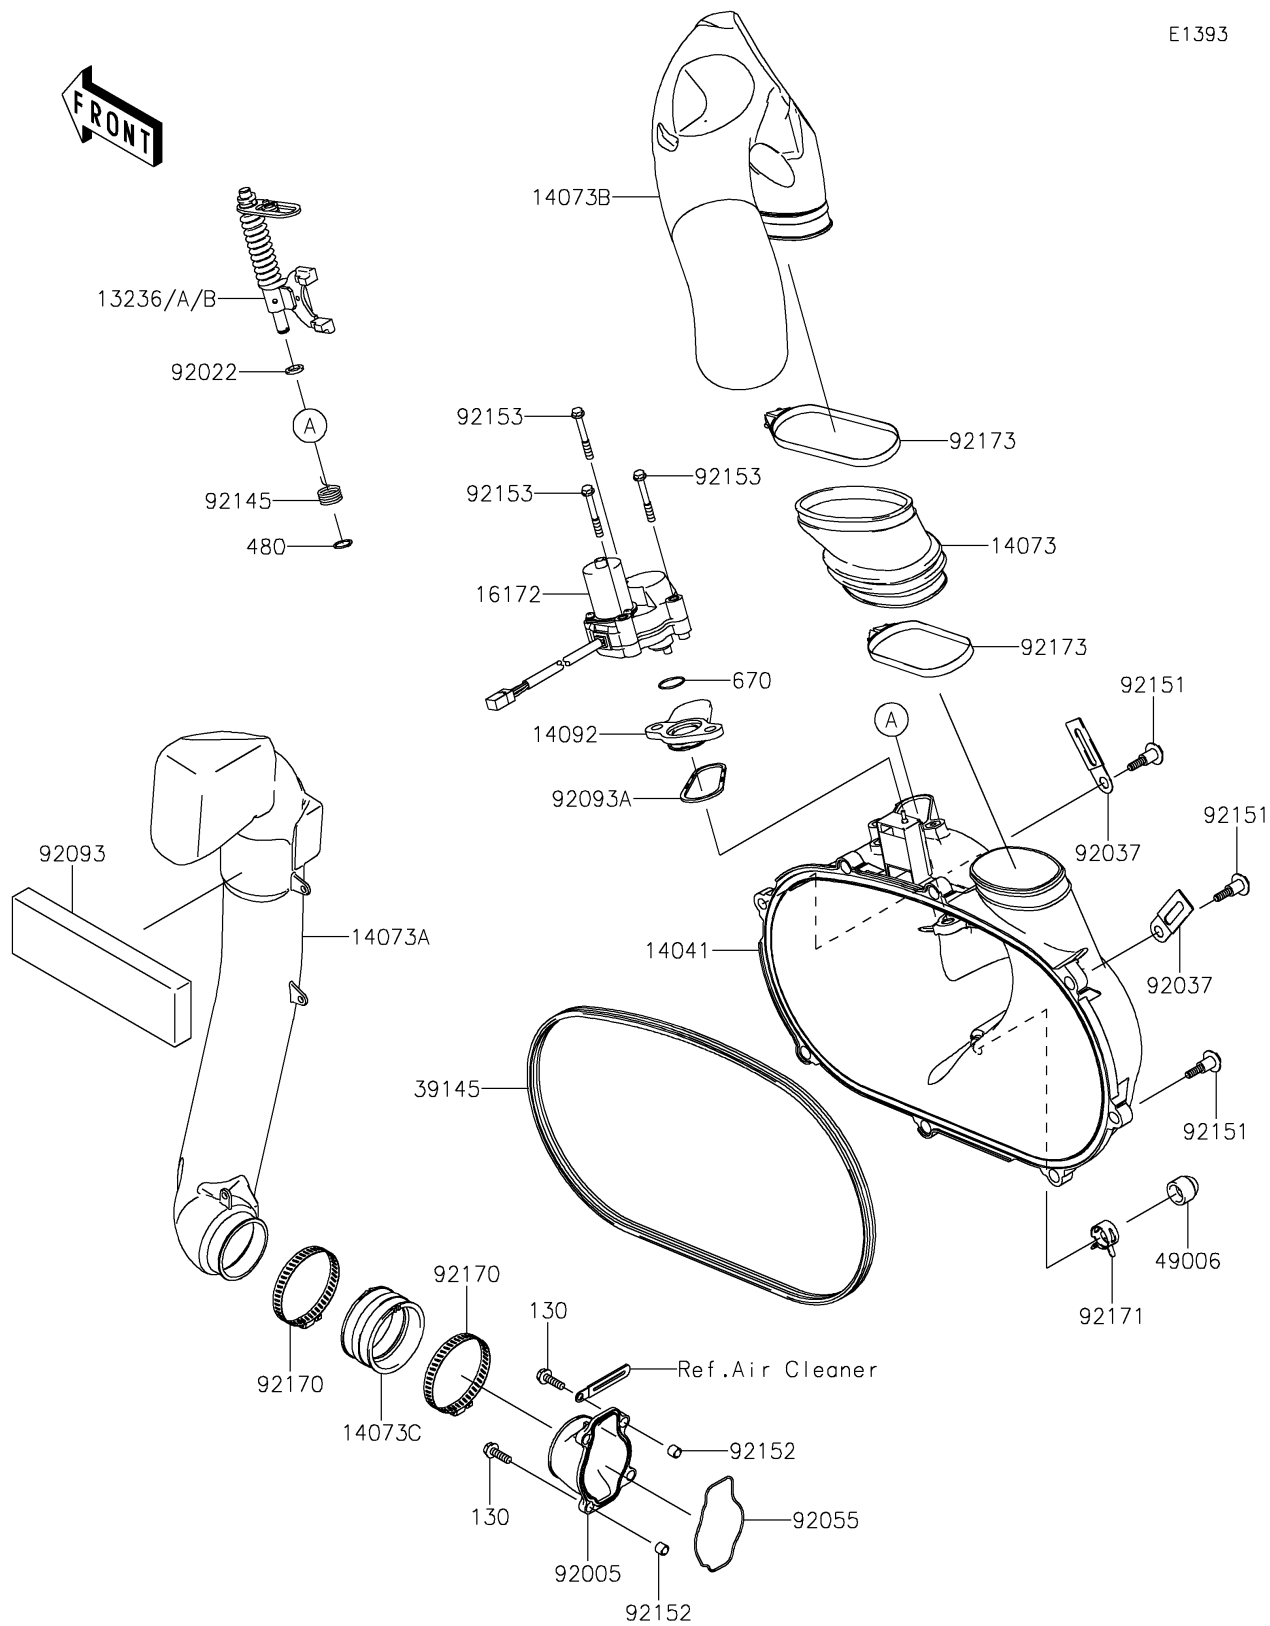

## PARTS DIAGRAM

### Converter Cover

**Kawasaki**

Let the Good Times Roll®

E1393

## PARTS LIST

### Converter Cover

**ITEM NAME**

**PART NUMBER**

**QUANTITY**

---