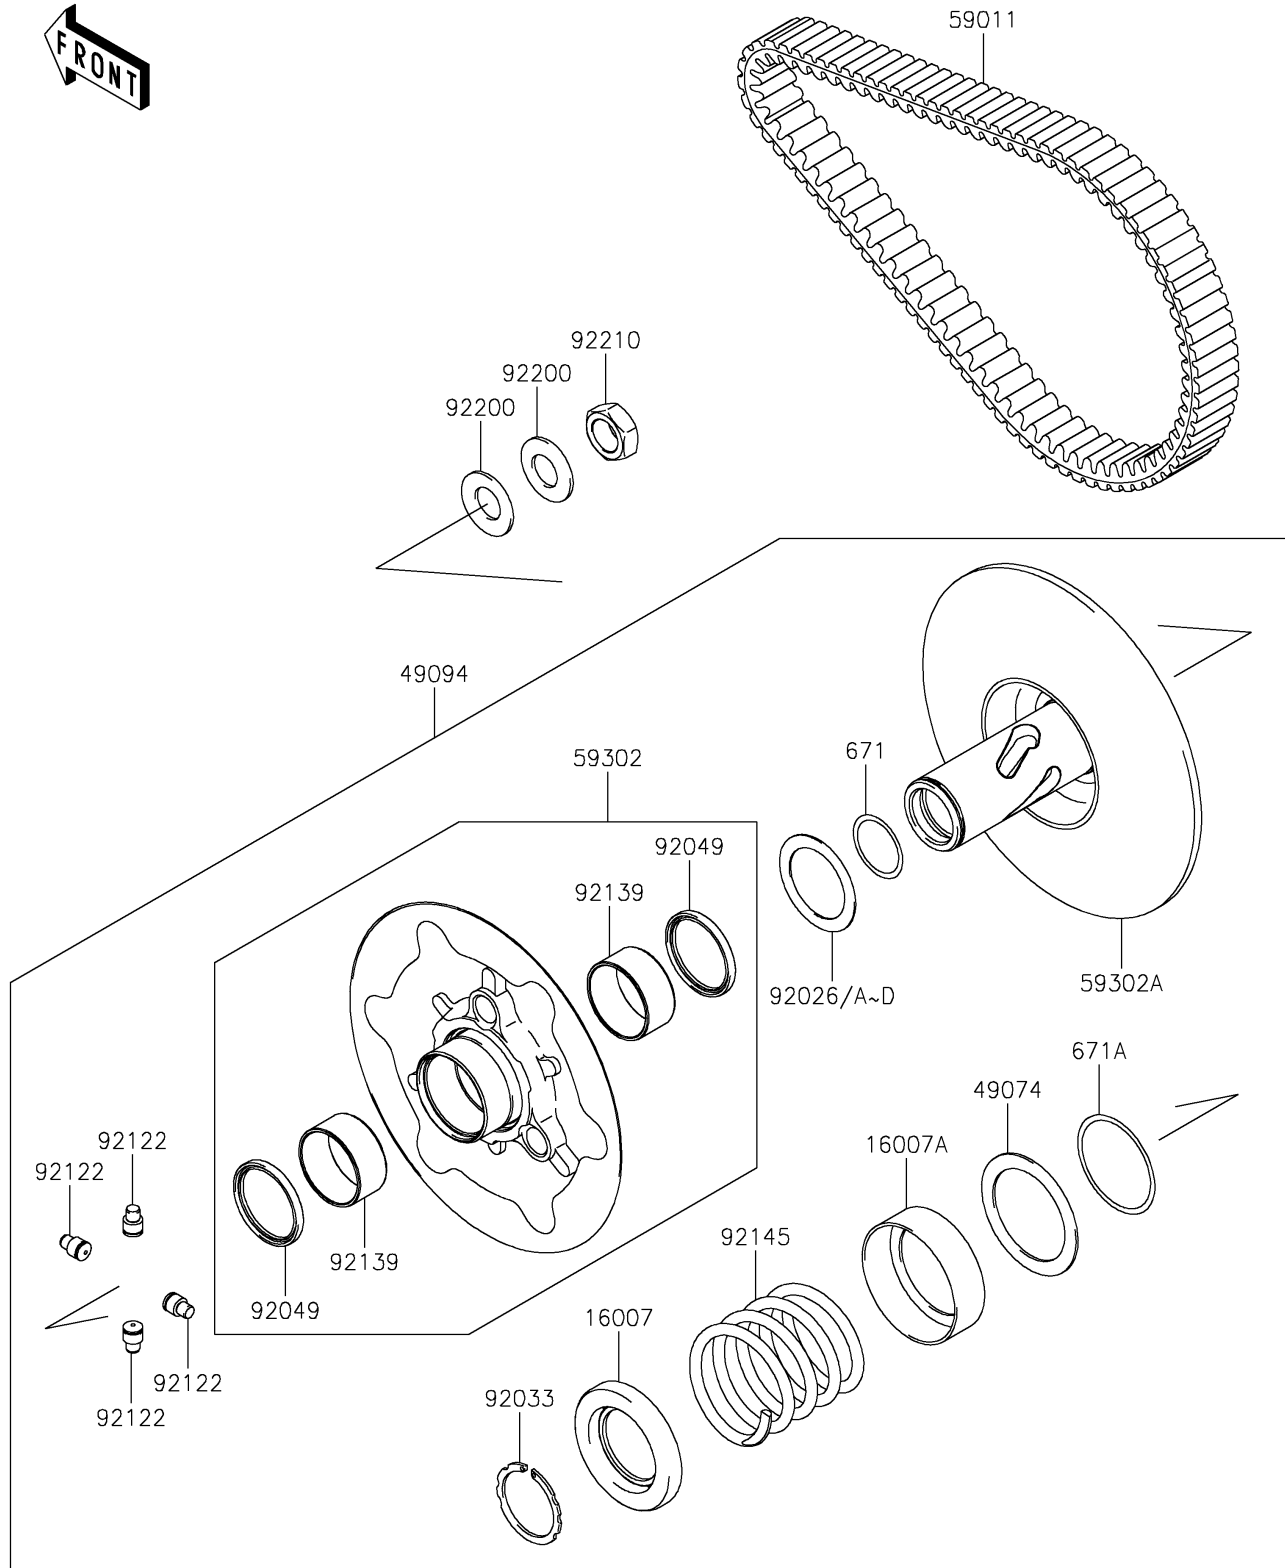

2026 BRUTE FORCE® 750

PARTS DIAGRAM

Driven Converter/Drive Belt

E1392

2026 BRUTE FORCE[®] 750

PARTS LIST

Driven Converter/Drive Belt

ITEM NAME

PART NUMBER

QUANTITY
