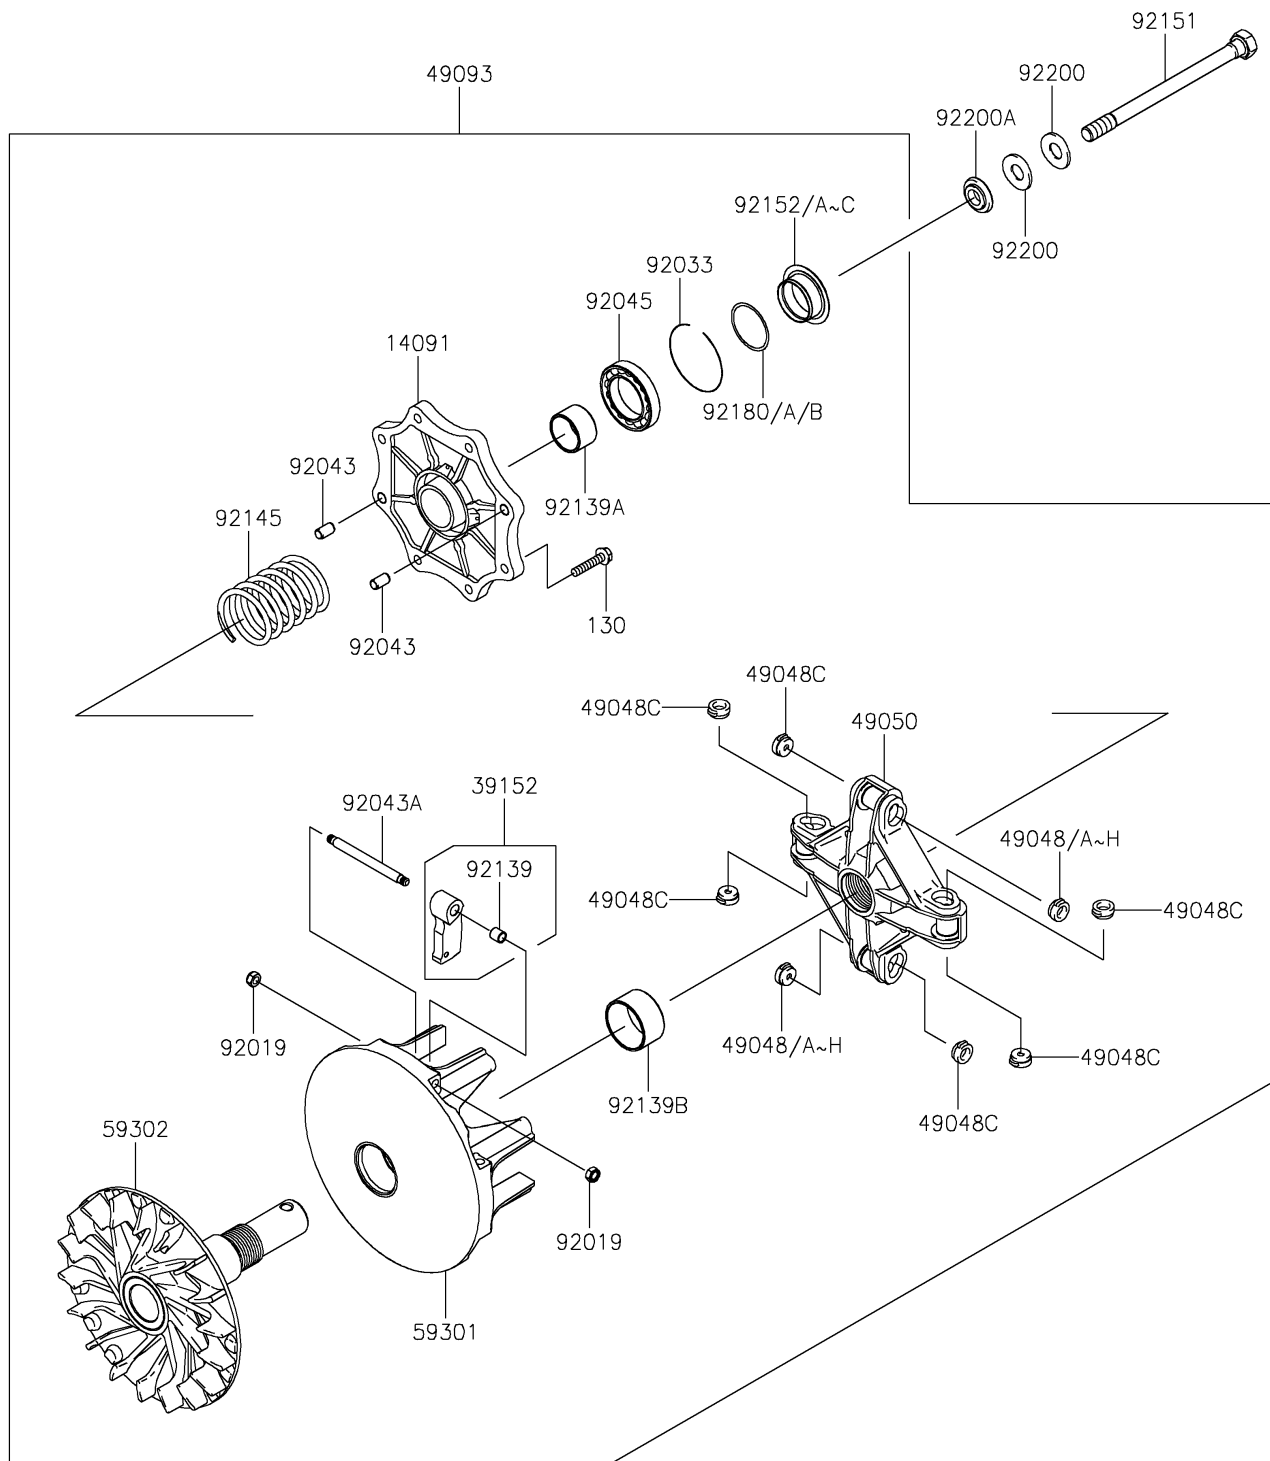

2026 BRUTE FORCE® 750

PARTS DIAGRAM

Drive Converter

E1391

2026 BRUTE FORCE[®] 750

PARTS LIST

Drive Converter

ITEM NAME

PART NUMBER

QUANTITY
