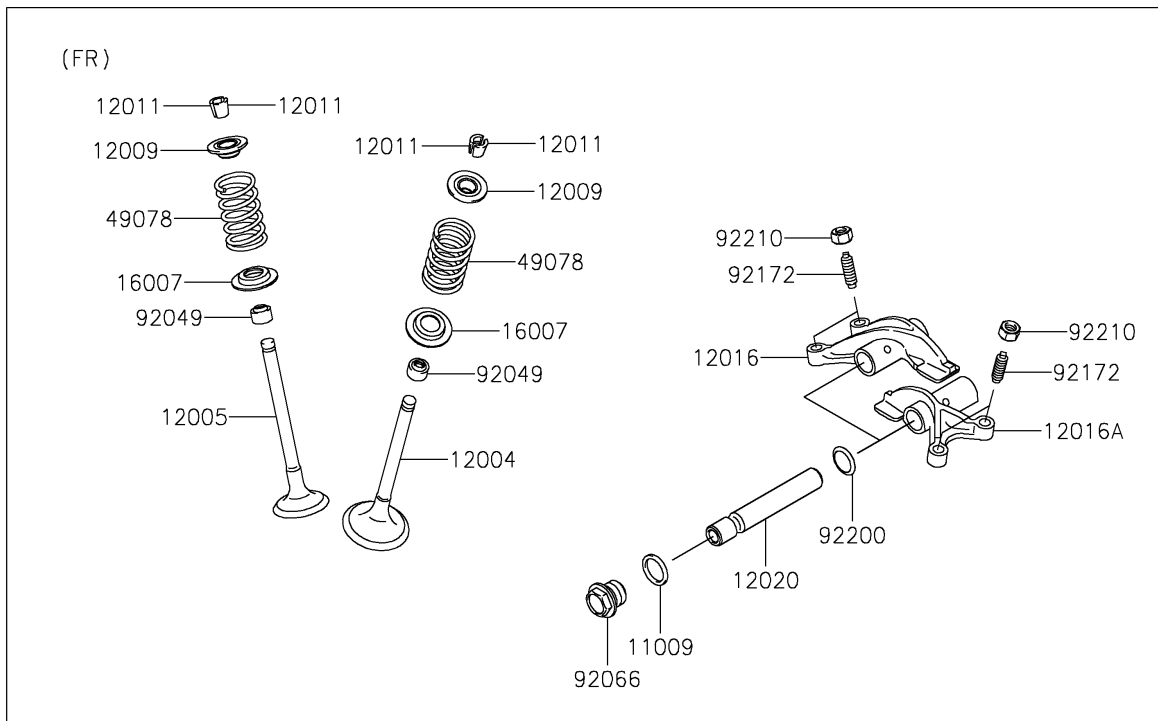

2026 BRUTE FORCE® 750

PARTS DIAGRAM

Valve(s)

E1210

2026 BRUTE FORCE[®] 750

PARTS LIST

Valve(s)

ITEM NAME

PART NUMBER

QUANTITY
