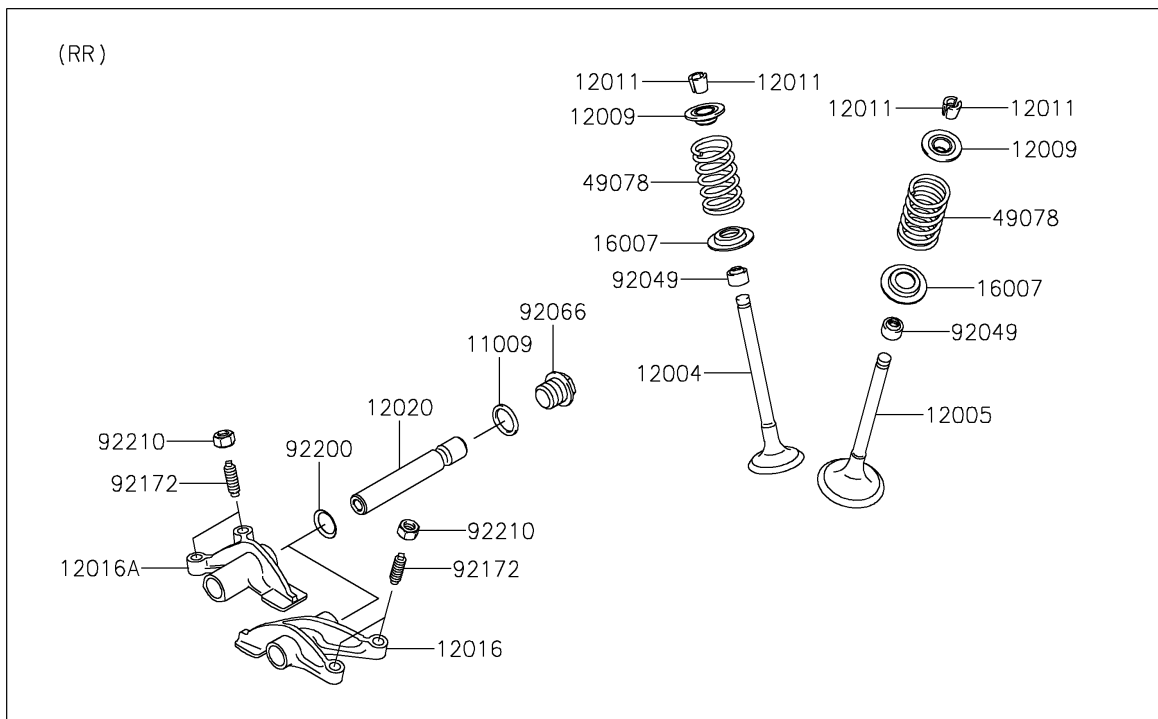

2026 BRUTE FORCE® 750

PARTS DIAGRAM

Valve(s)

E1210

2026 BRUTE FORCE[®] 750

PARTS LIST

Valve(s)

ITEM NAME

PART NUMBER

QUANTITY
