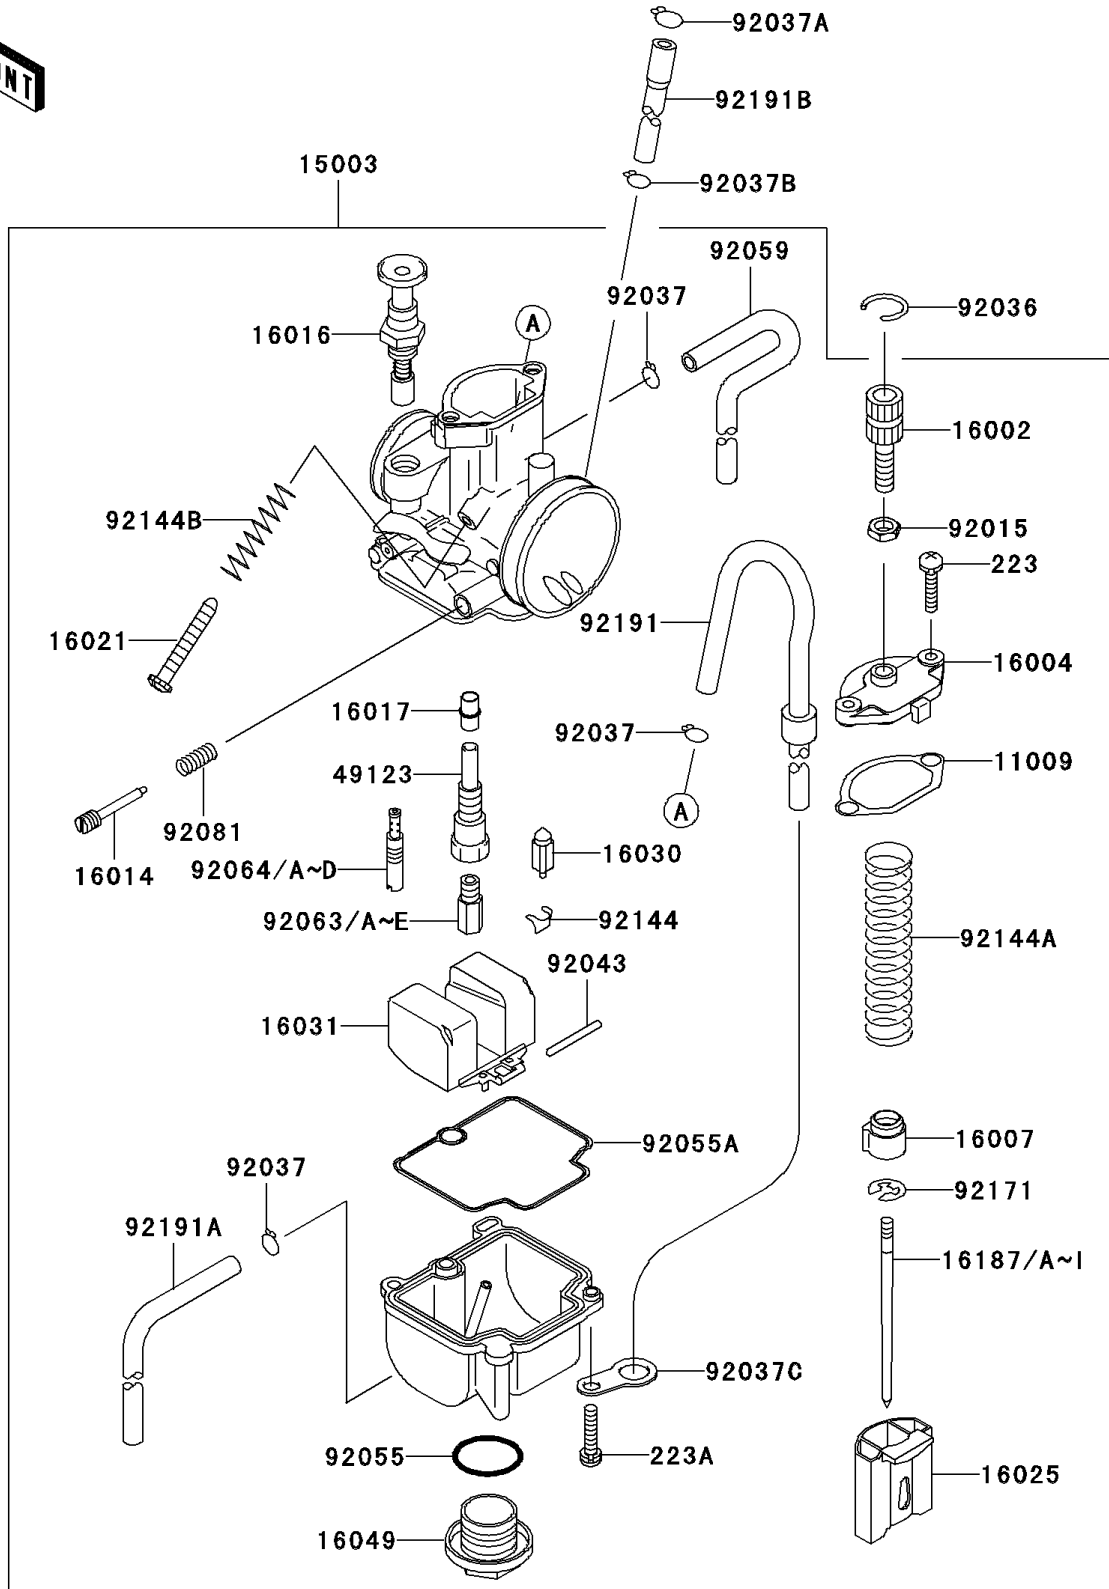

2006 KX85

PARTS DIAGRAM

Carburetor

E1611

2006 KX85

PARTS LIST

Carburetor

ITEM NAME

PART NUMBER

QUANTITY
