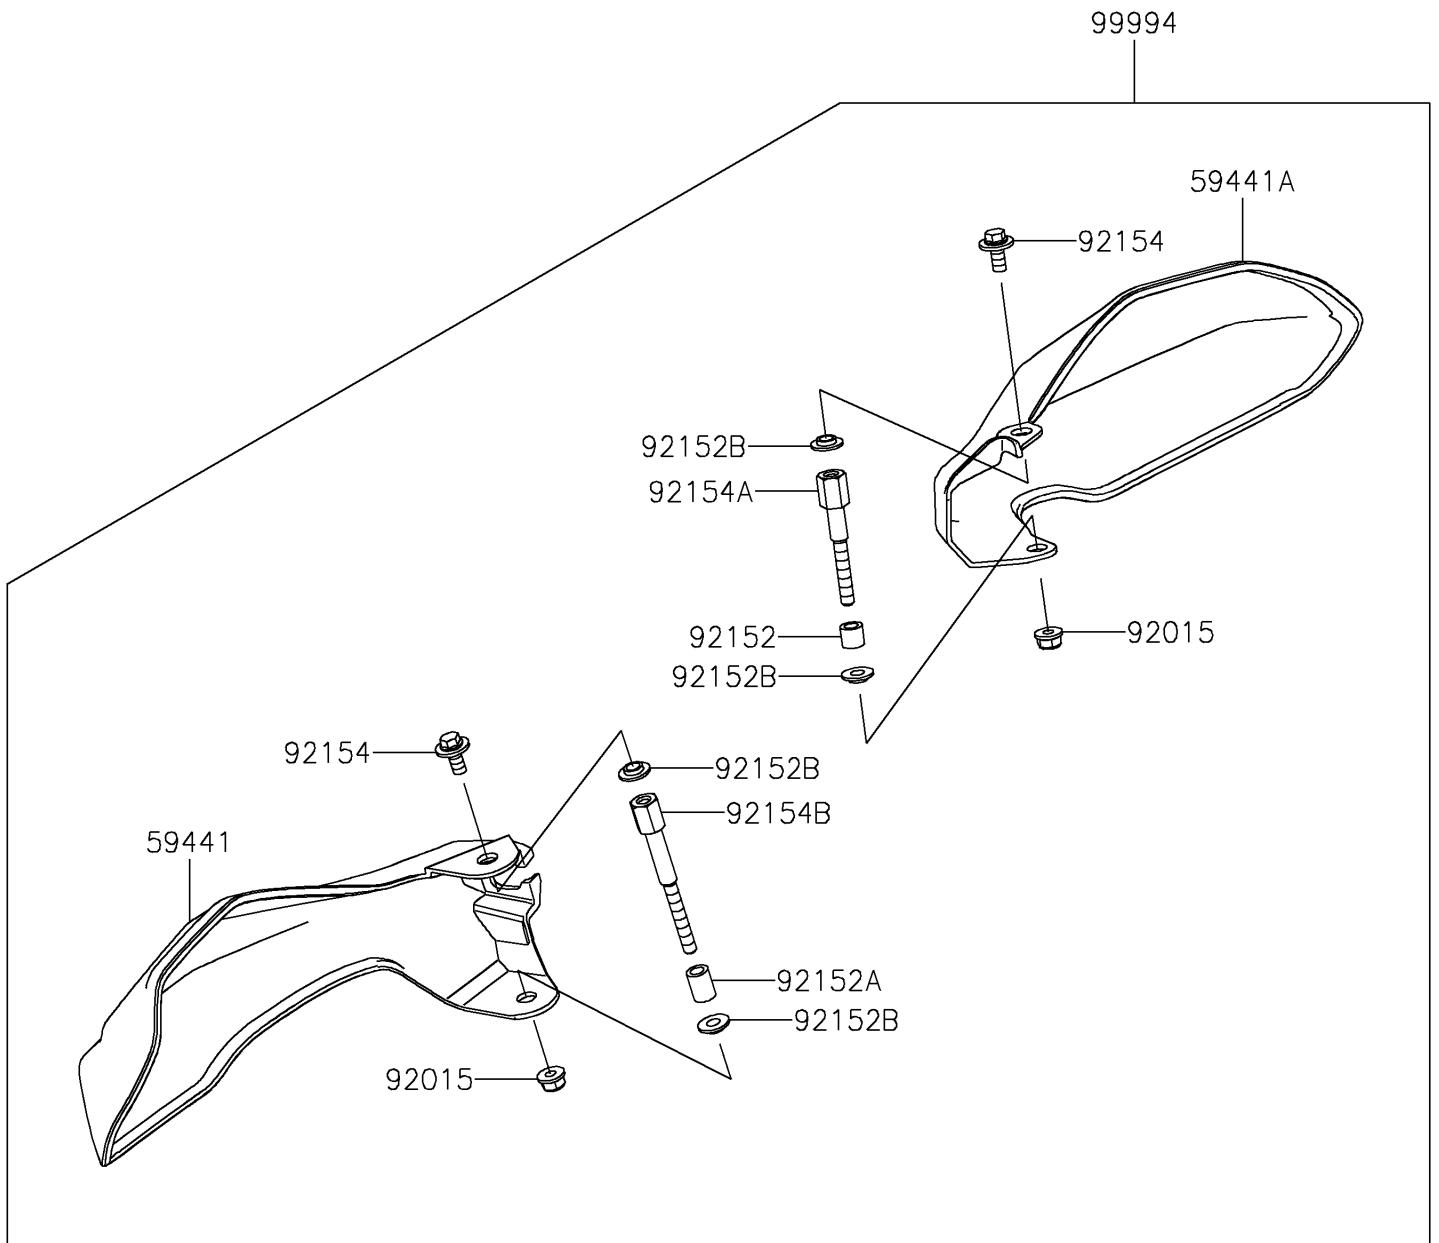

2026 KLX300SM

PARTS DIAGRAM

Accessory(Handle)

F2910

2026 KLX300SM

PARTS LIST

Accessory(Handle)

ITEM NAME

PART NUMBER

QUANTITY
