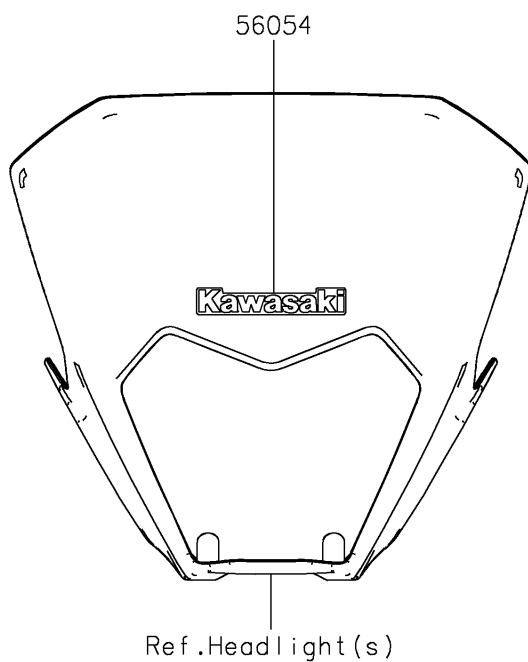

# 2026 KLX300SM

## PARTS DIAGRAM

Decals(Gray)(GTFNN/GTFNL)

F2861