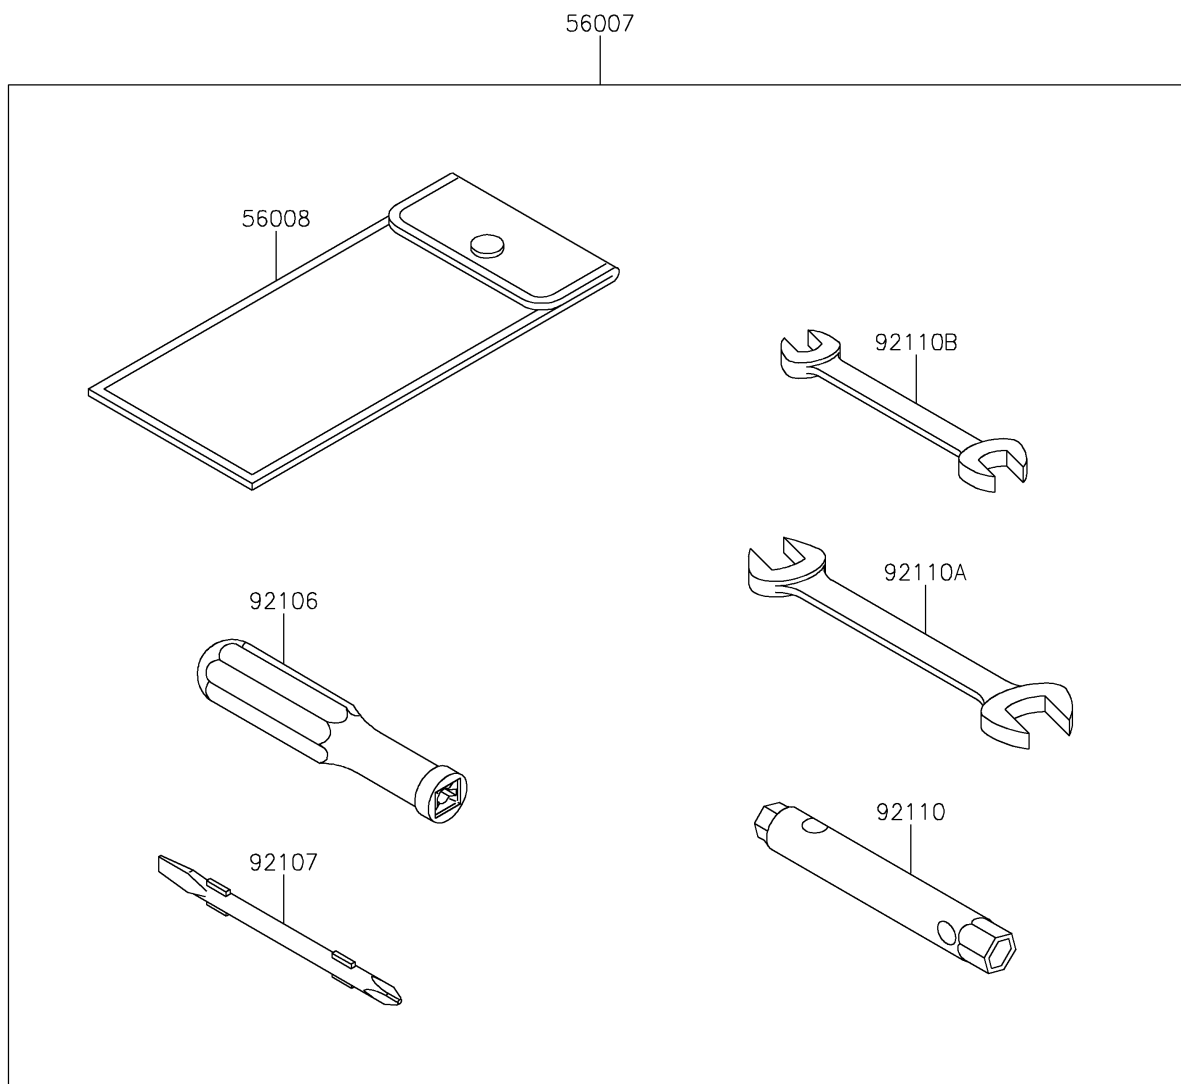

2026 KLX300SM

PARTS DIAGRAM

Owner's Tools

F2810

2026 KLX300SM

PARTS LIST

Owner's Tools

Kawasaki

Let the Good Times Roll®

ITEM NAME

PART NUMBER

QUANTITY
