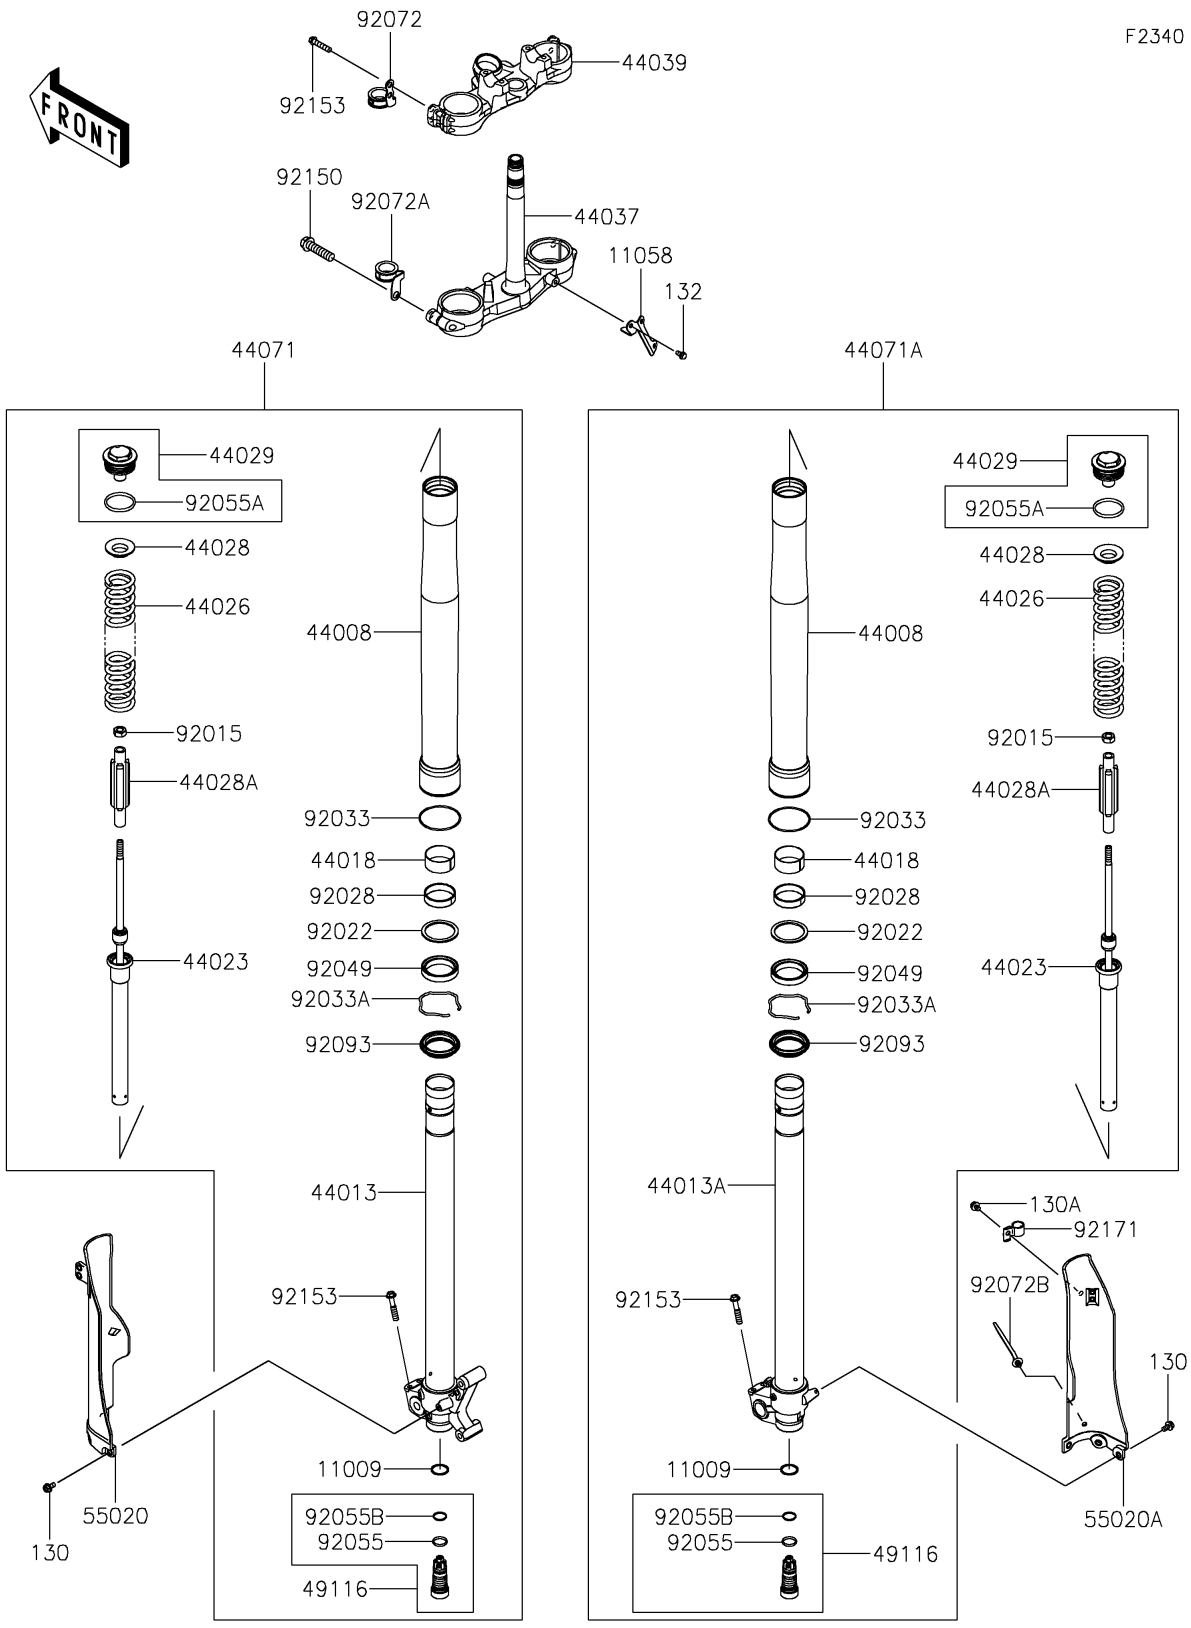

2026 KLX300SM

PARTS DIAGRAM

Front Fork

F2340

2026 KLX300SM

PARTS LIST

Front Fork

Kawasaki

Let the Good Times Roll®

ITEM NAME

PART NUMBER

QUANTITY
