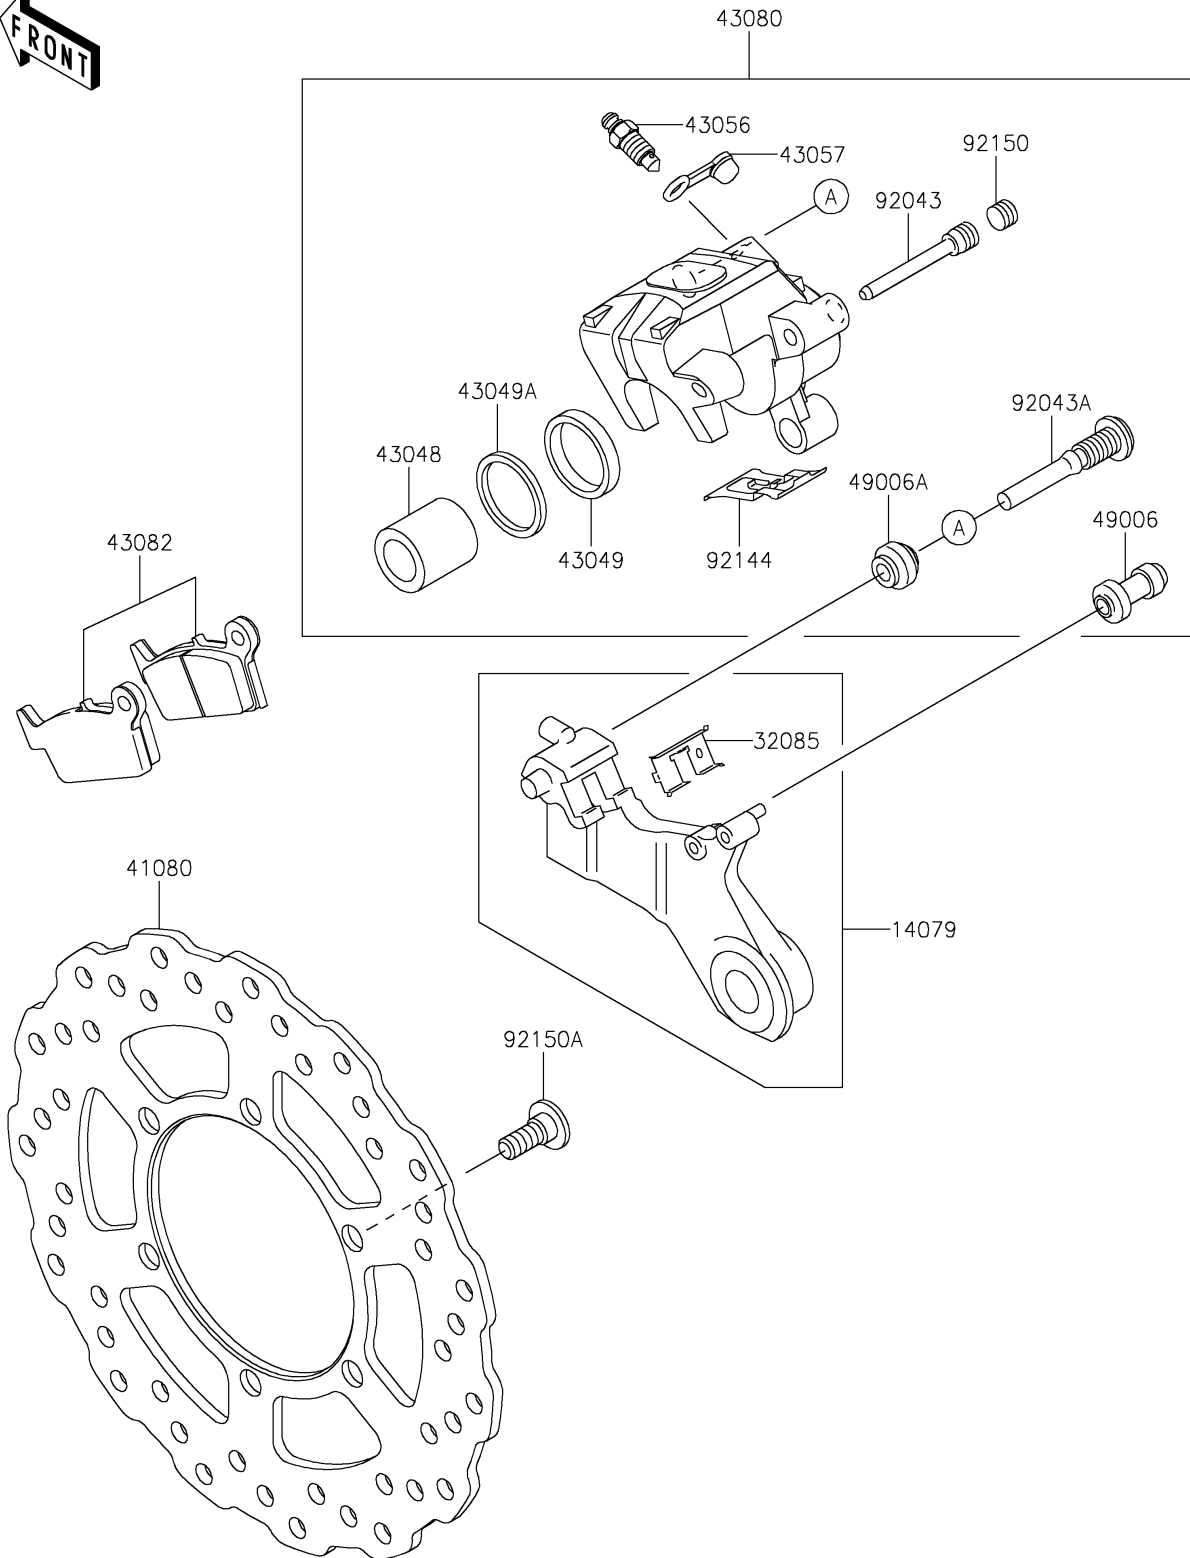

2026 KLX300SM

PARTS DIAGRAM

Rear Brake

F2294

2026 KLX300SM

PARTS LIST

Rear Brake

ITEM NAME	PART NUMBER	QUANTITY
-----------	-------------	----------
