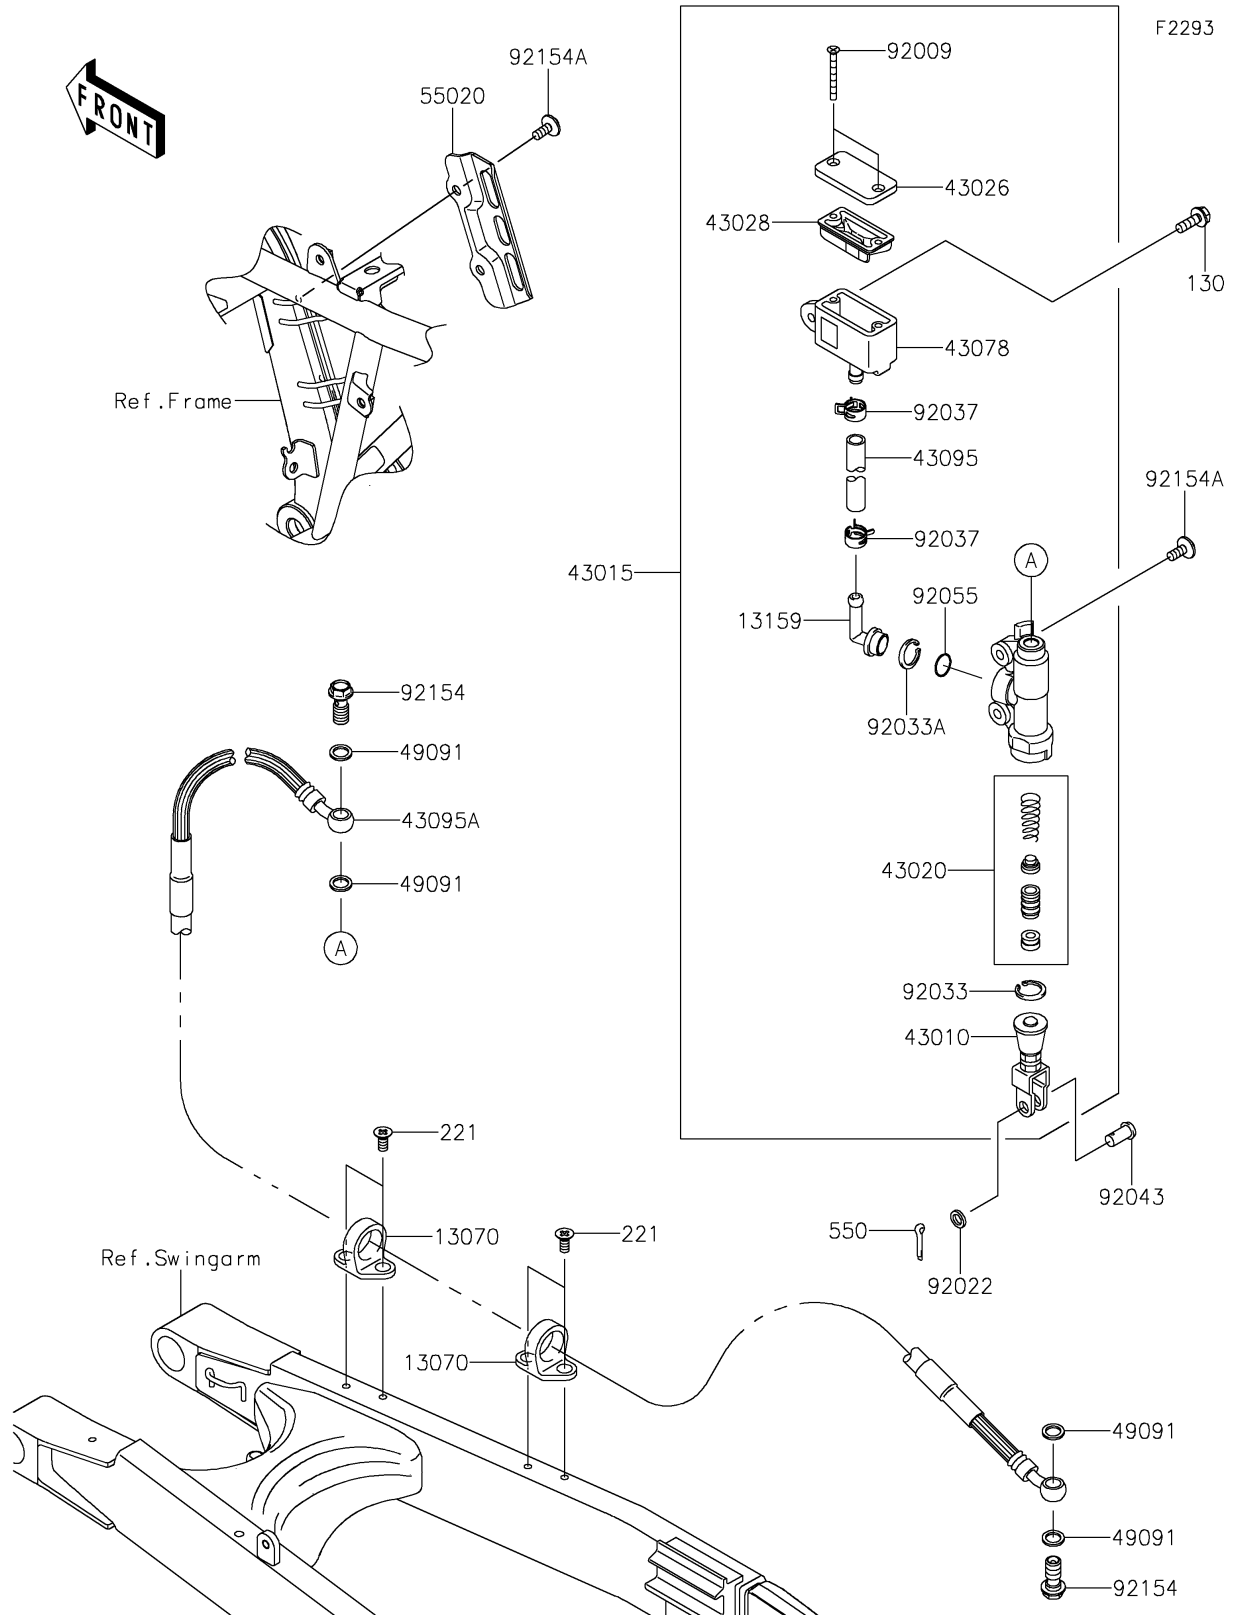

2026 KLX300SM

PARTS DIAGRAM

Rear Master Cylinder

2026 KLX300SM

PARTS LIST

Rear Master Cylinder

ITEM NAME

PART NUMBER

QUANTITY
