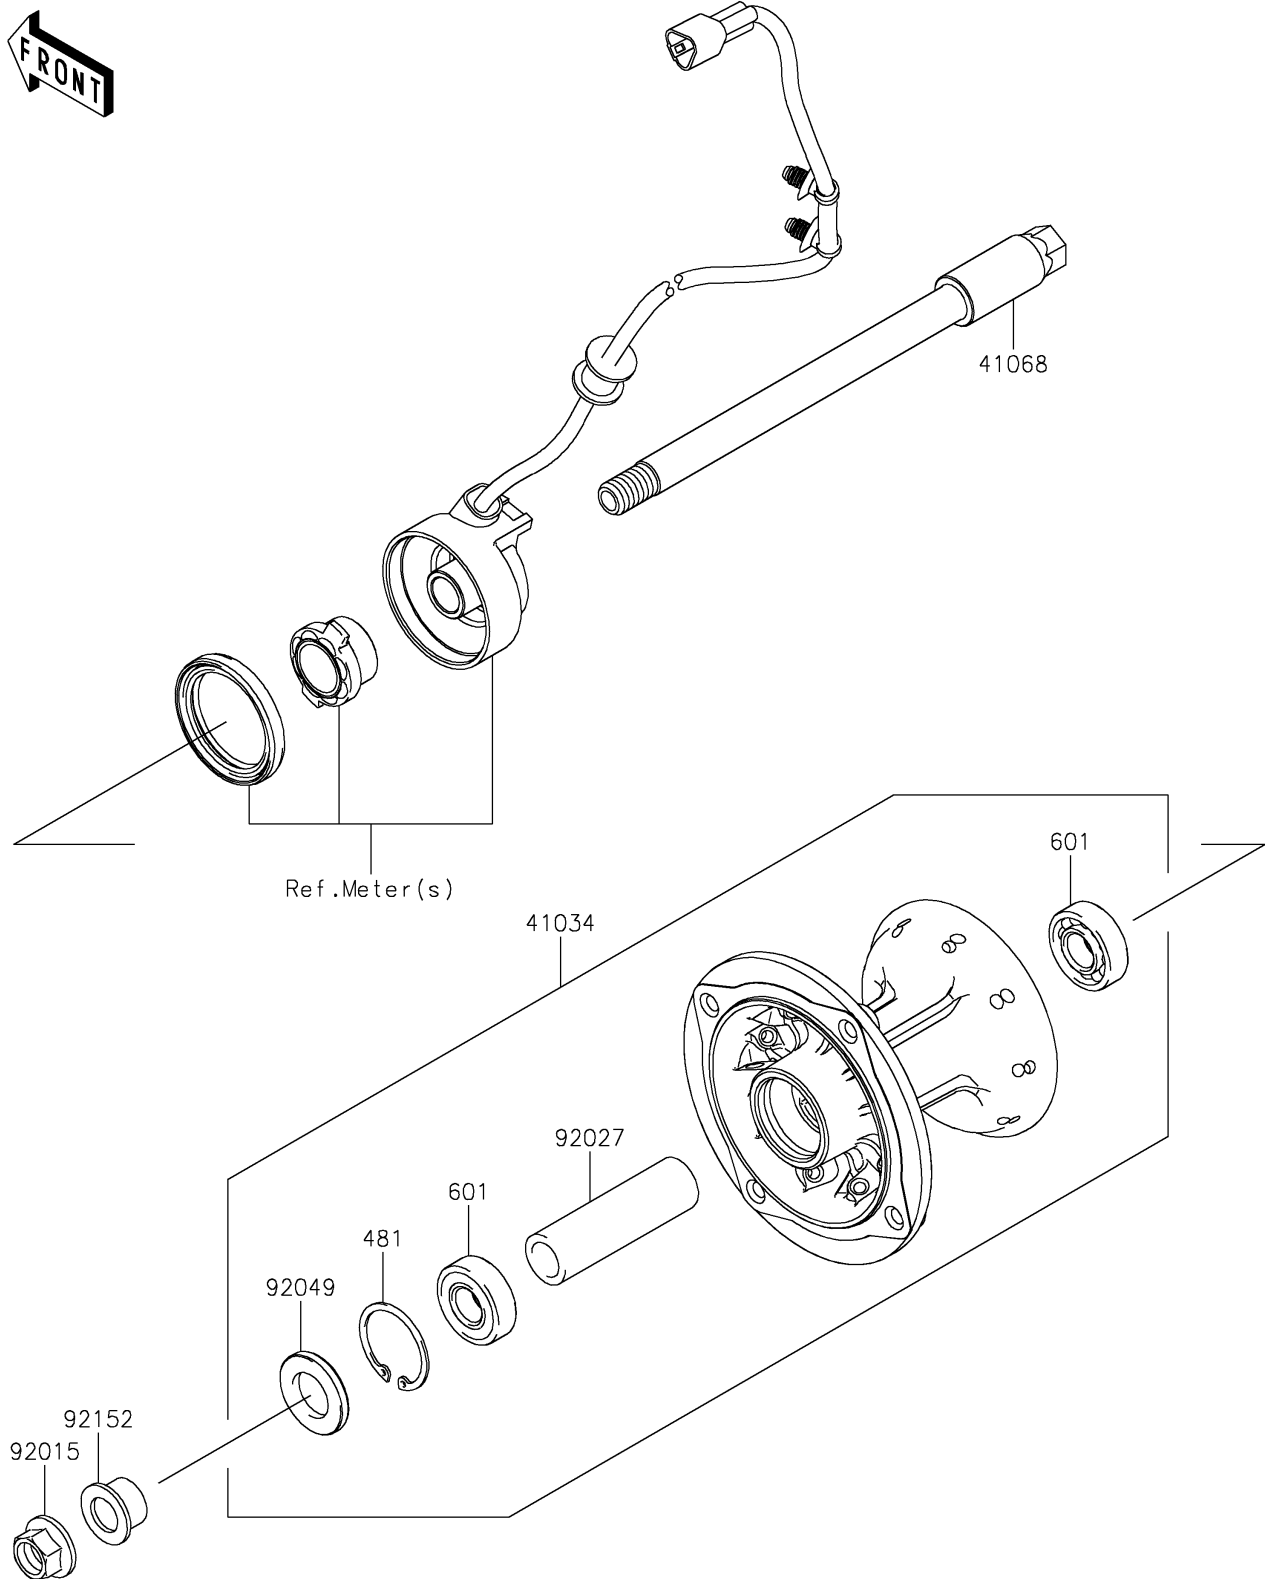

2026 KLX300SM

PARTS DIAGRAM

Front Hub

F2230

2026 KLX300SM

PARTS LIST

Front Hub

ITEM NAME

PART NUMBER

QUANTITY
