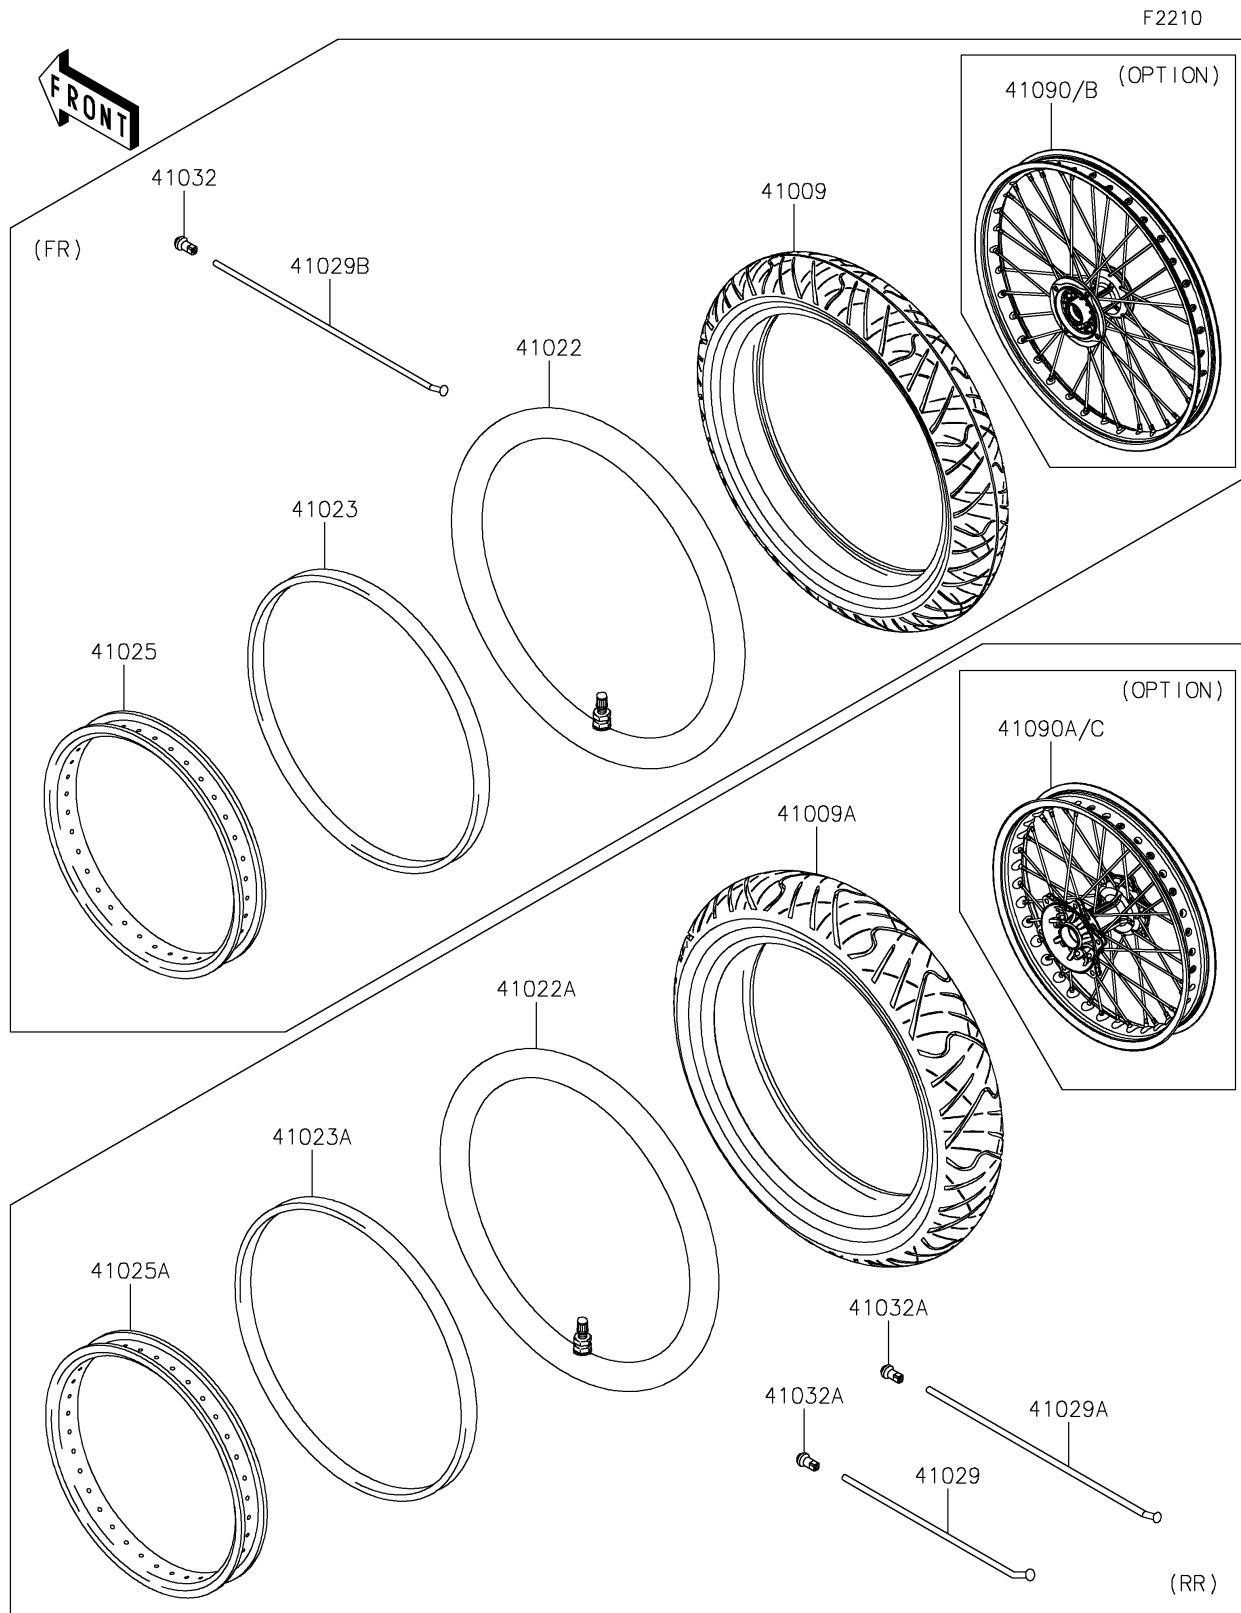

2026 KLX300SM

PARTS DIAGRAM

Wheels/Tires

2026 KLX300SM

PARTS LIST

Wheels/Tires

Kawasaki

Let the Good Times Roll®

ITEM NAME

PART NUMBER

QUANTITY
