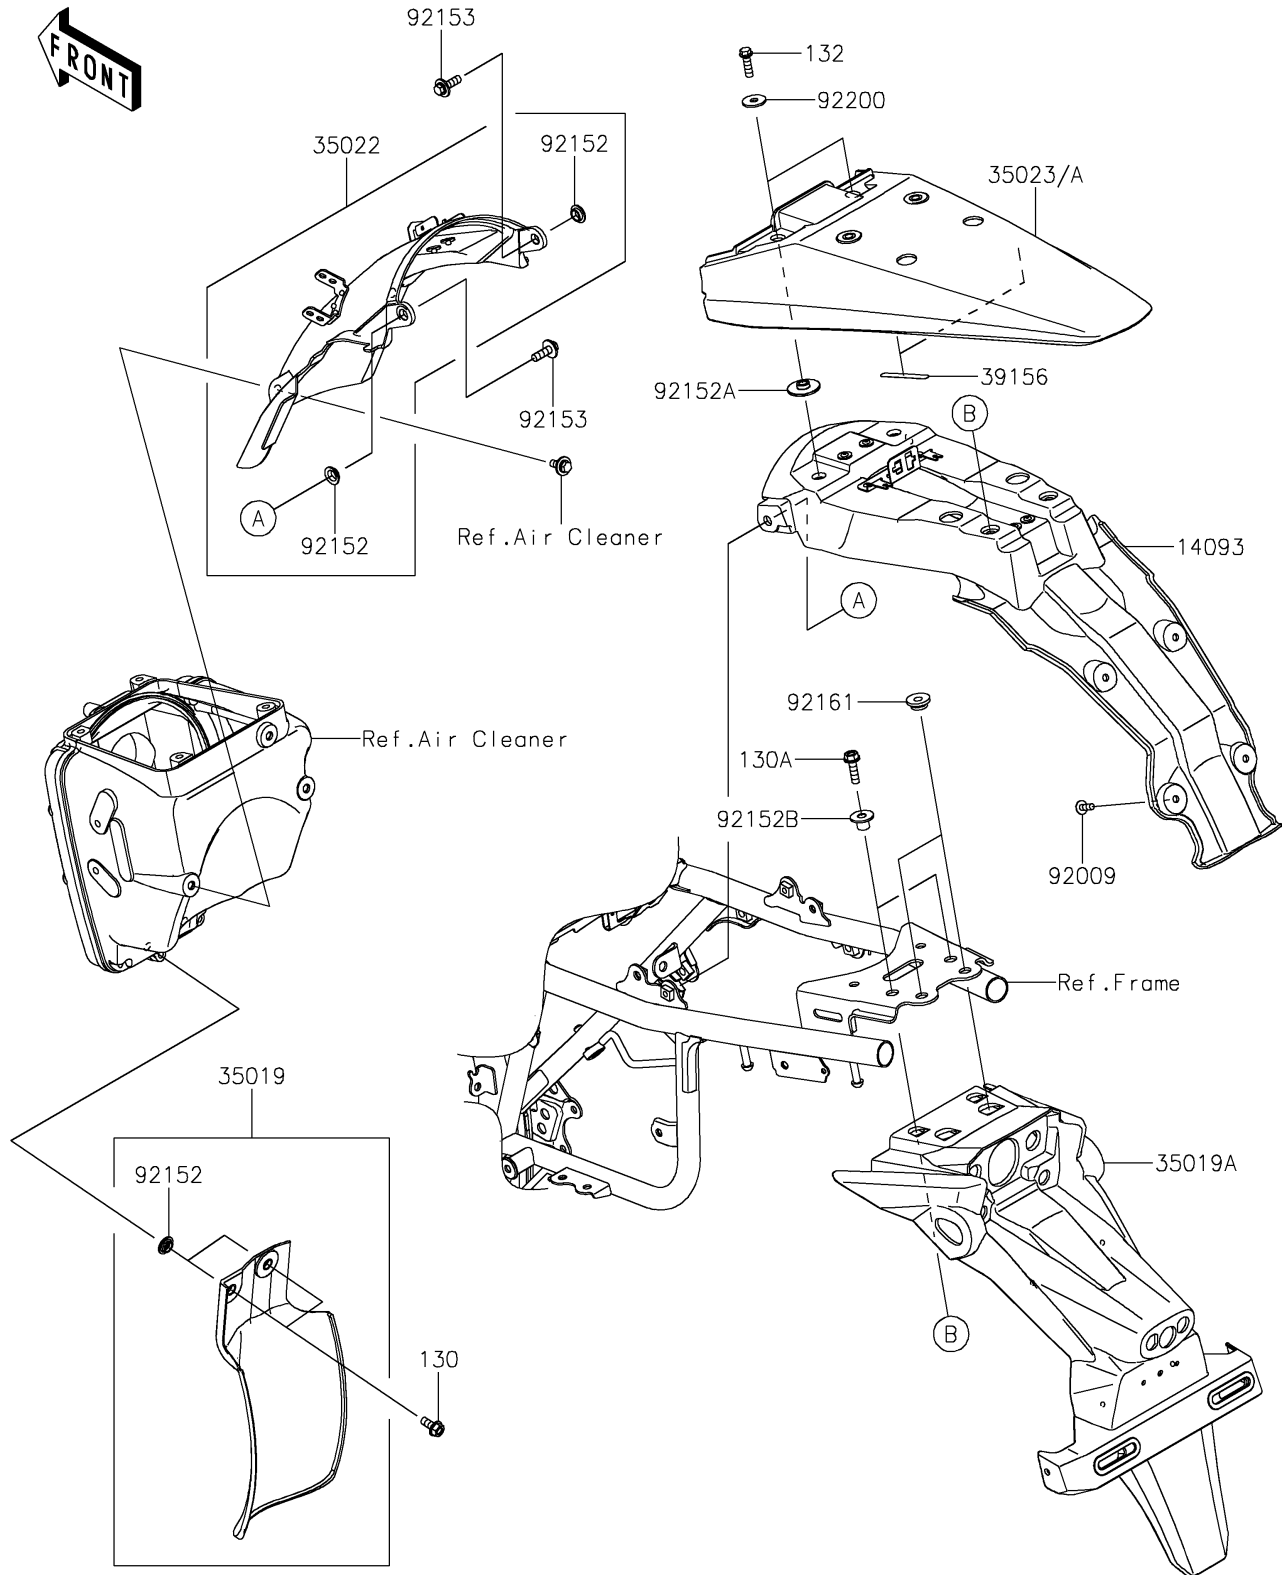

2026 KLX300SM

PARTS DIAGRAM

Rear Fender(s)

F2172

2026 KLX300SM

PARTS LIST

Rear Fender(s)

ITEM NAME

PART NUMBER

QUANTITY
