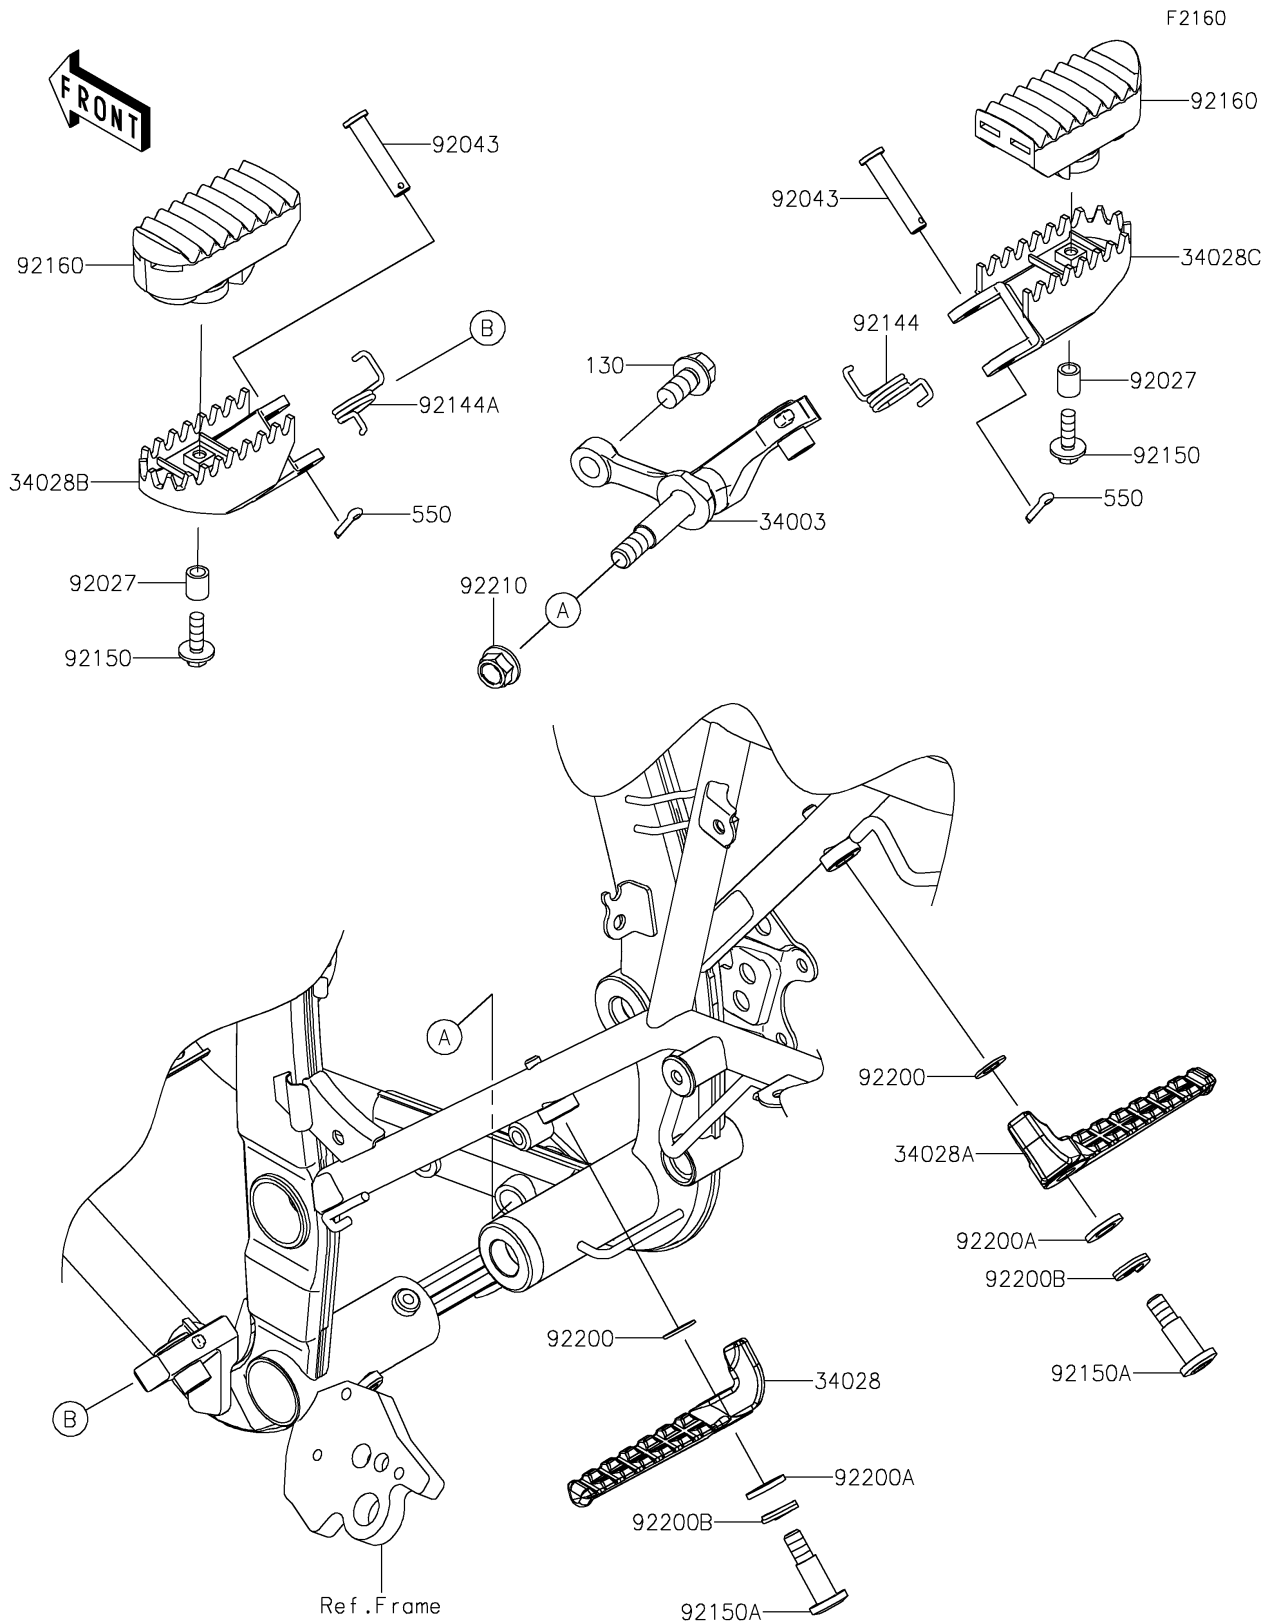

2026 KLX300SM

PARTS DIAGRAM

Footrests

2026 KLX300SM

PARTS LIST

Footrests

Kawasaki

Let the Good Times Roll®

ITEM NAME

PART NUMBER

QUANTITY
