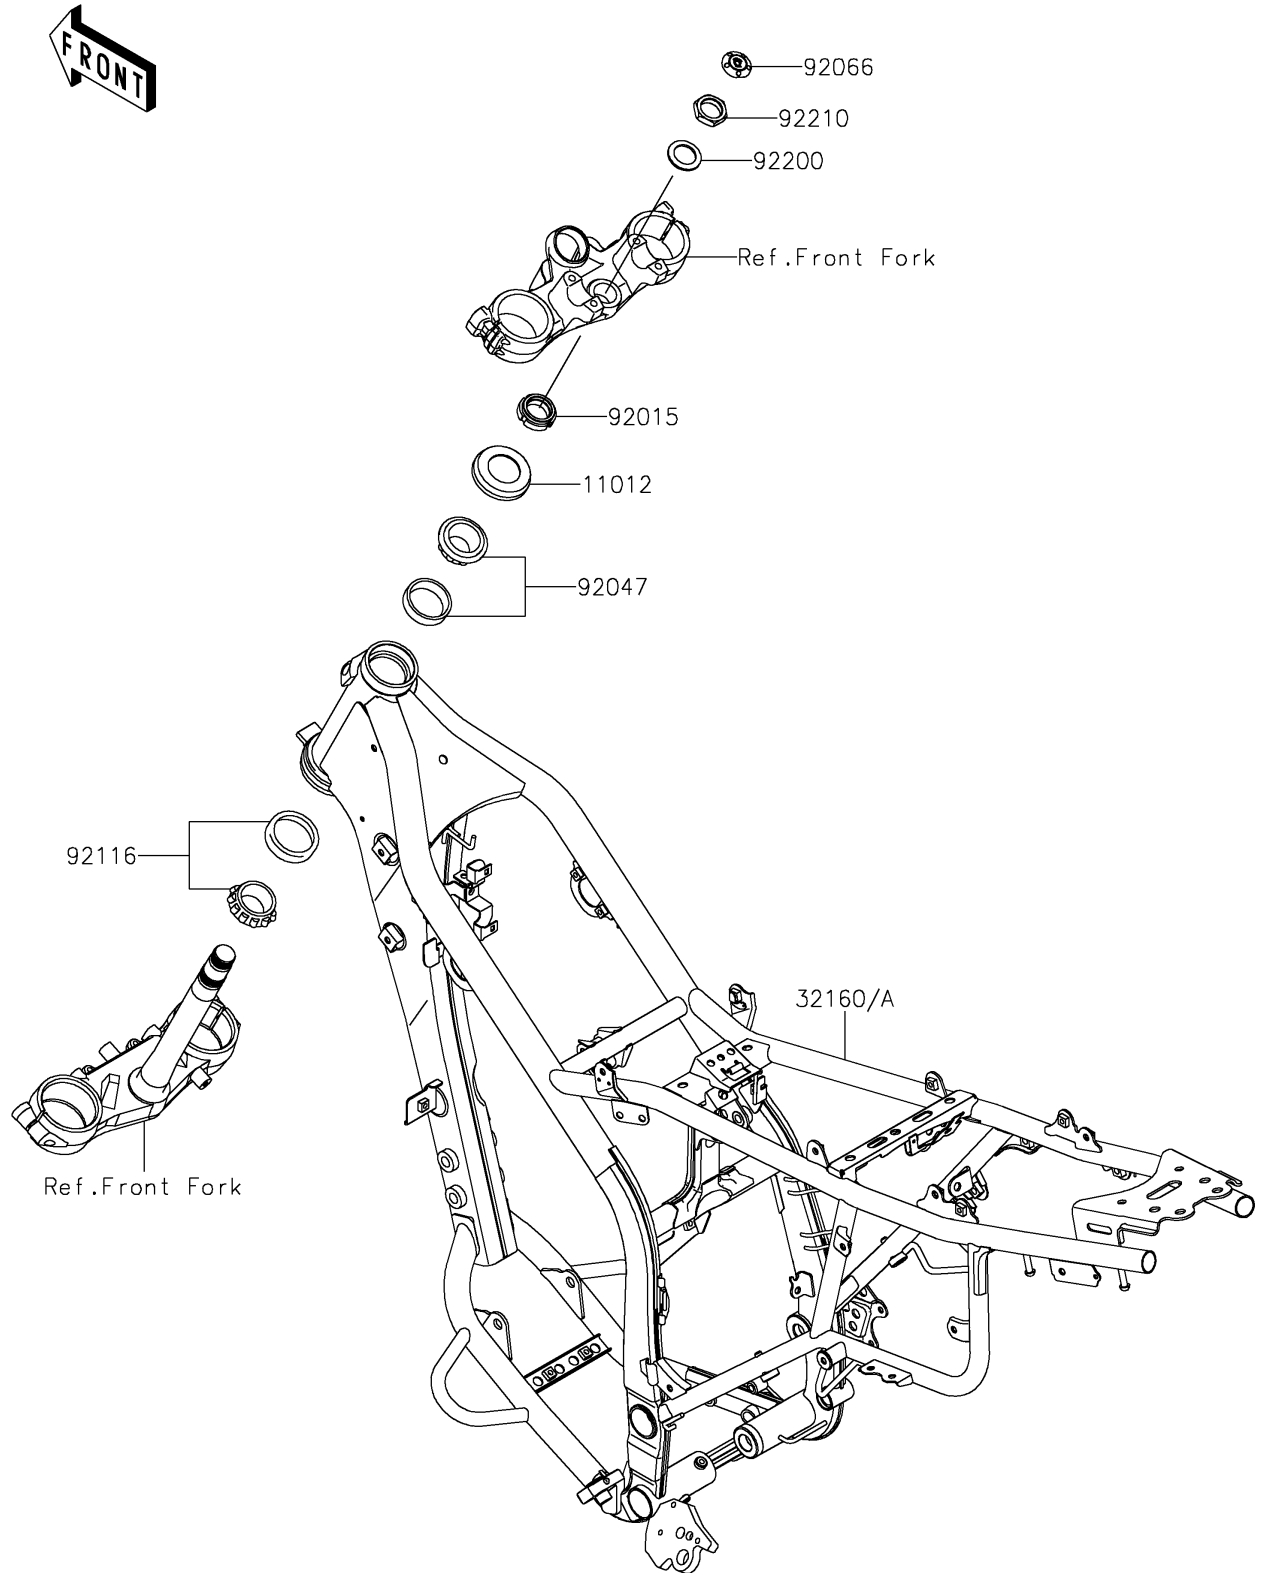

2026 KLX300SM

PARTS DIAGRAM

Frame

F2120

2026 KLX300SM

PARTS LIST

Frame

ITEM NAME

PART NUMBER

QUANTITY
