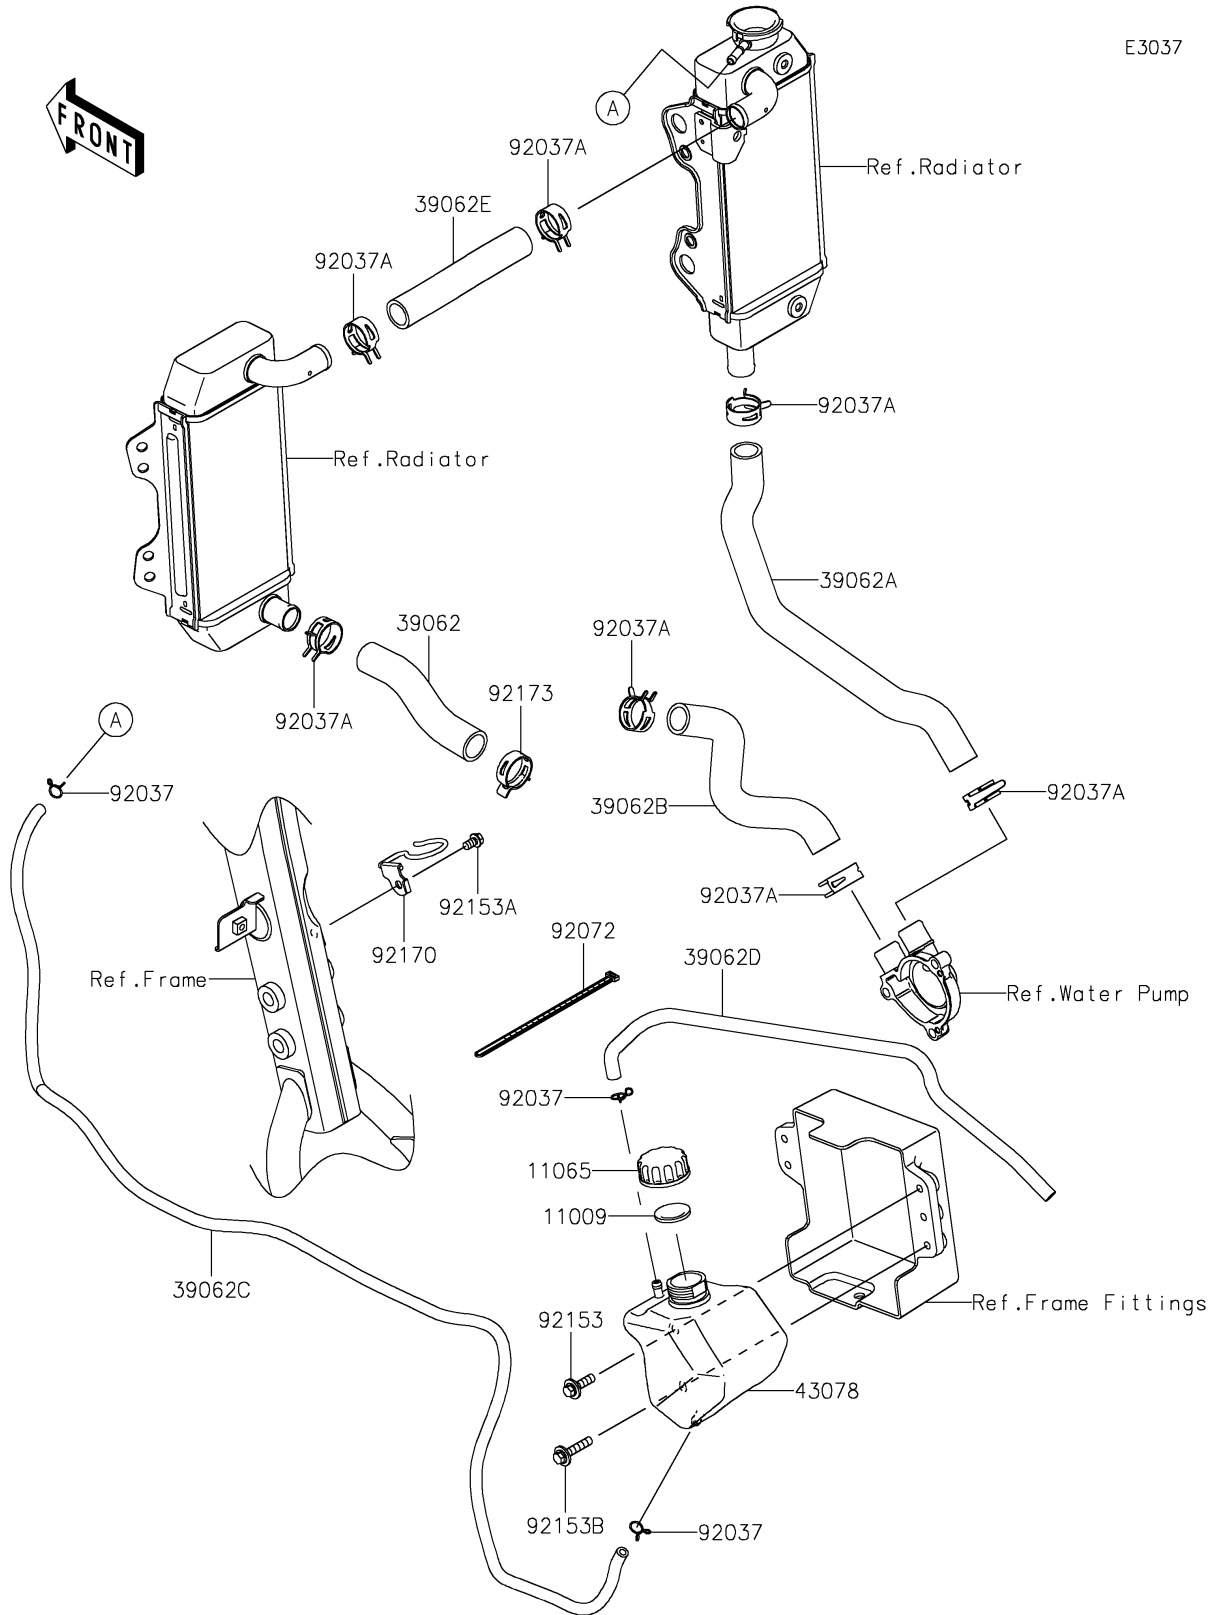

2026 KLX300SM

PARTS DIAGRAM

Water Pipe

E3037

2026 KLX300SM

PARTS LIST

Water Pipe

ITEM NAME

PART NUMBER

QUANTITY
