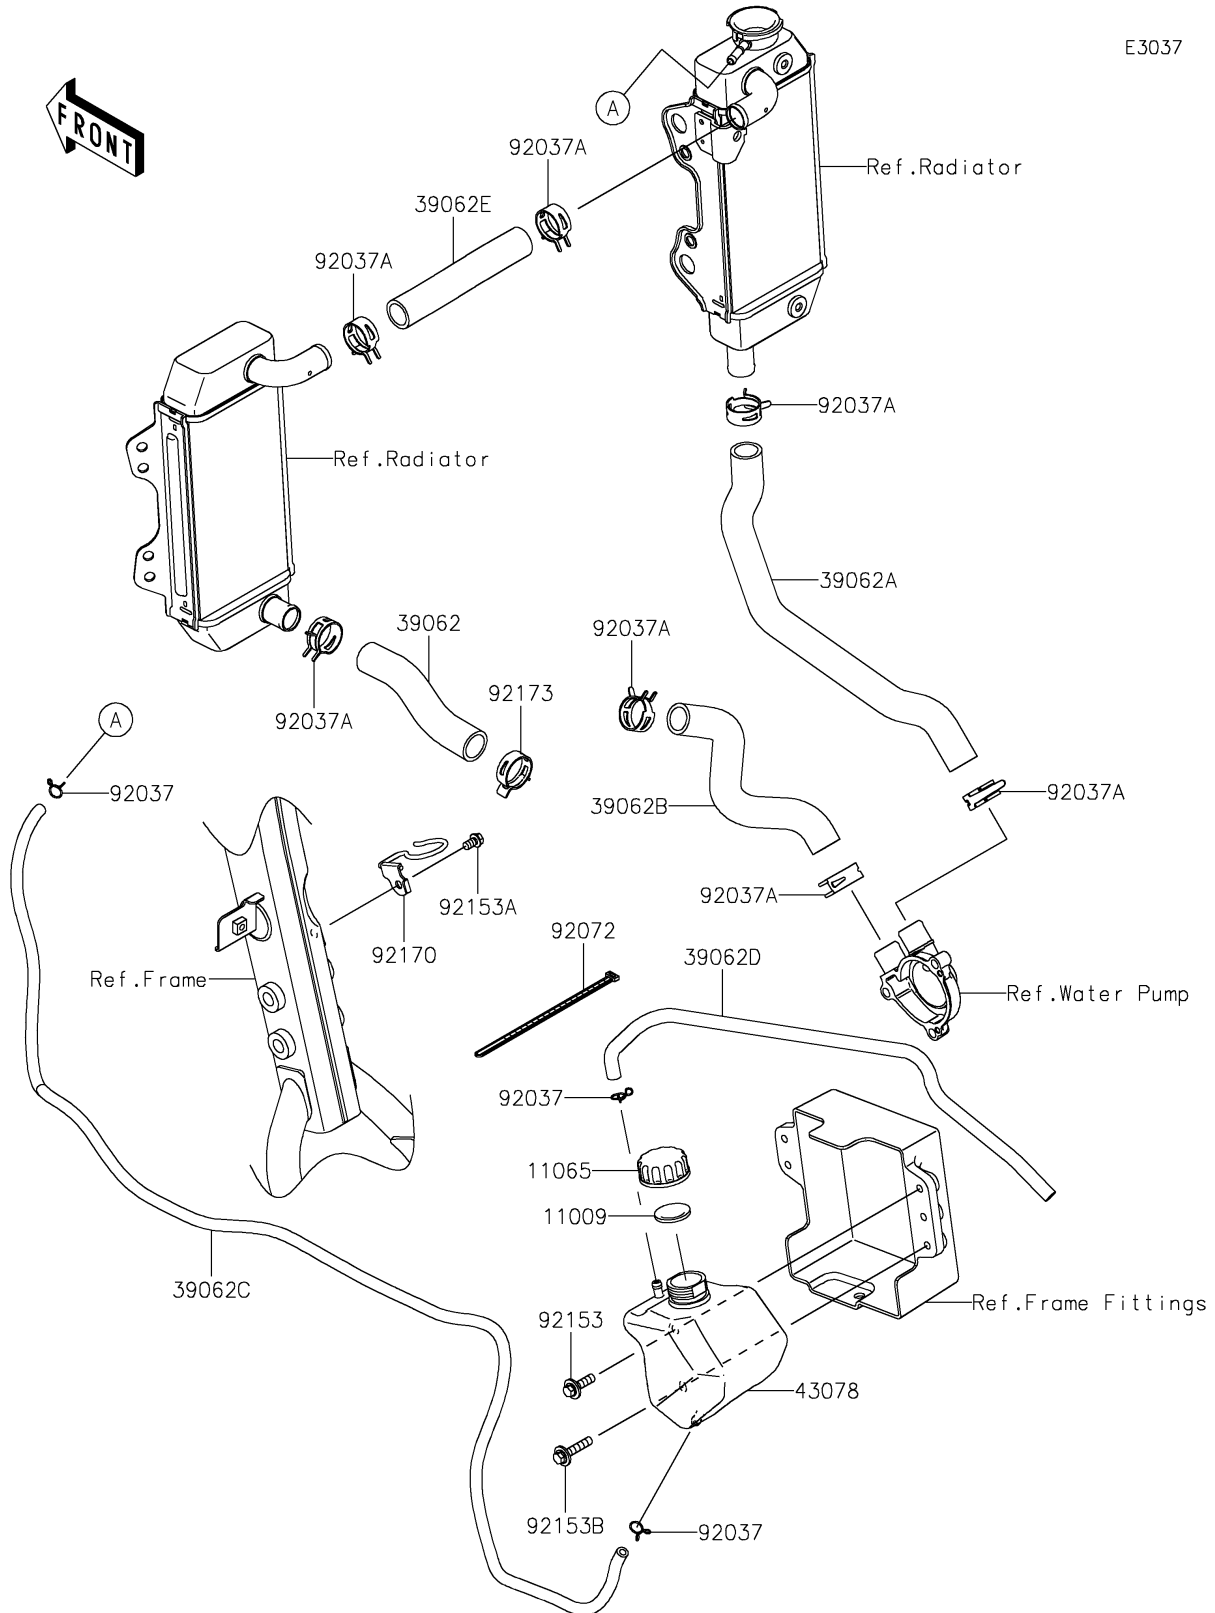

2026 KLX300SM

PARTS DIAGRAM

Water Pipe

E3037

2026 KLX300SM

PARTS LIST

Water Pipe

ITEM NAME

PART NUMBER

QUANTITY
