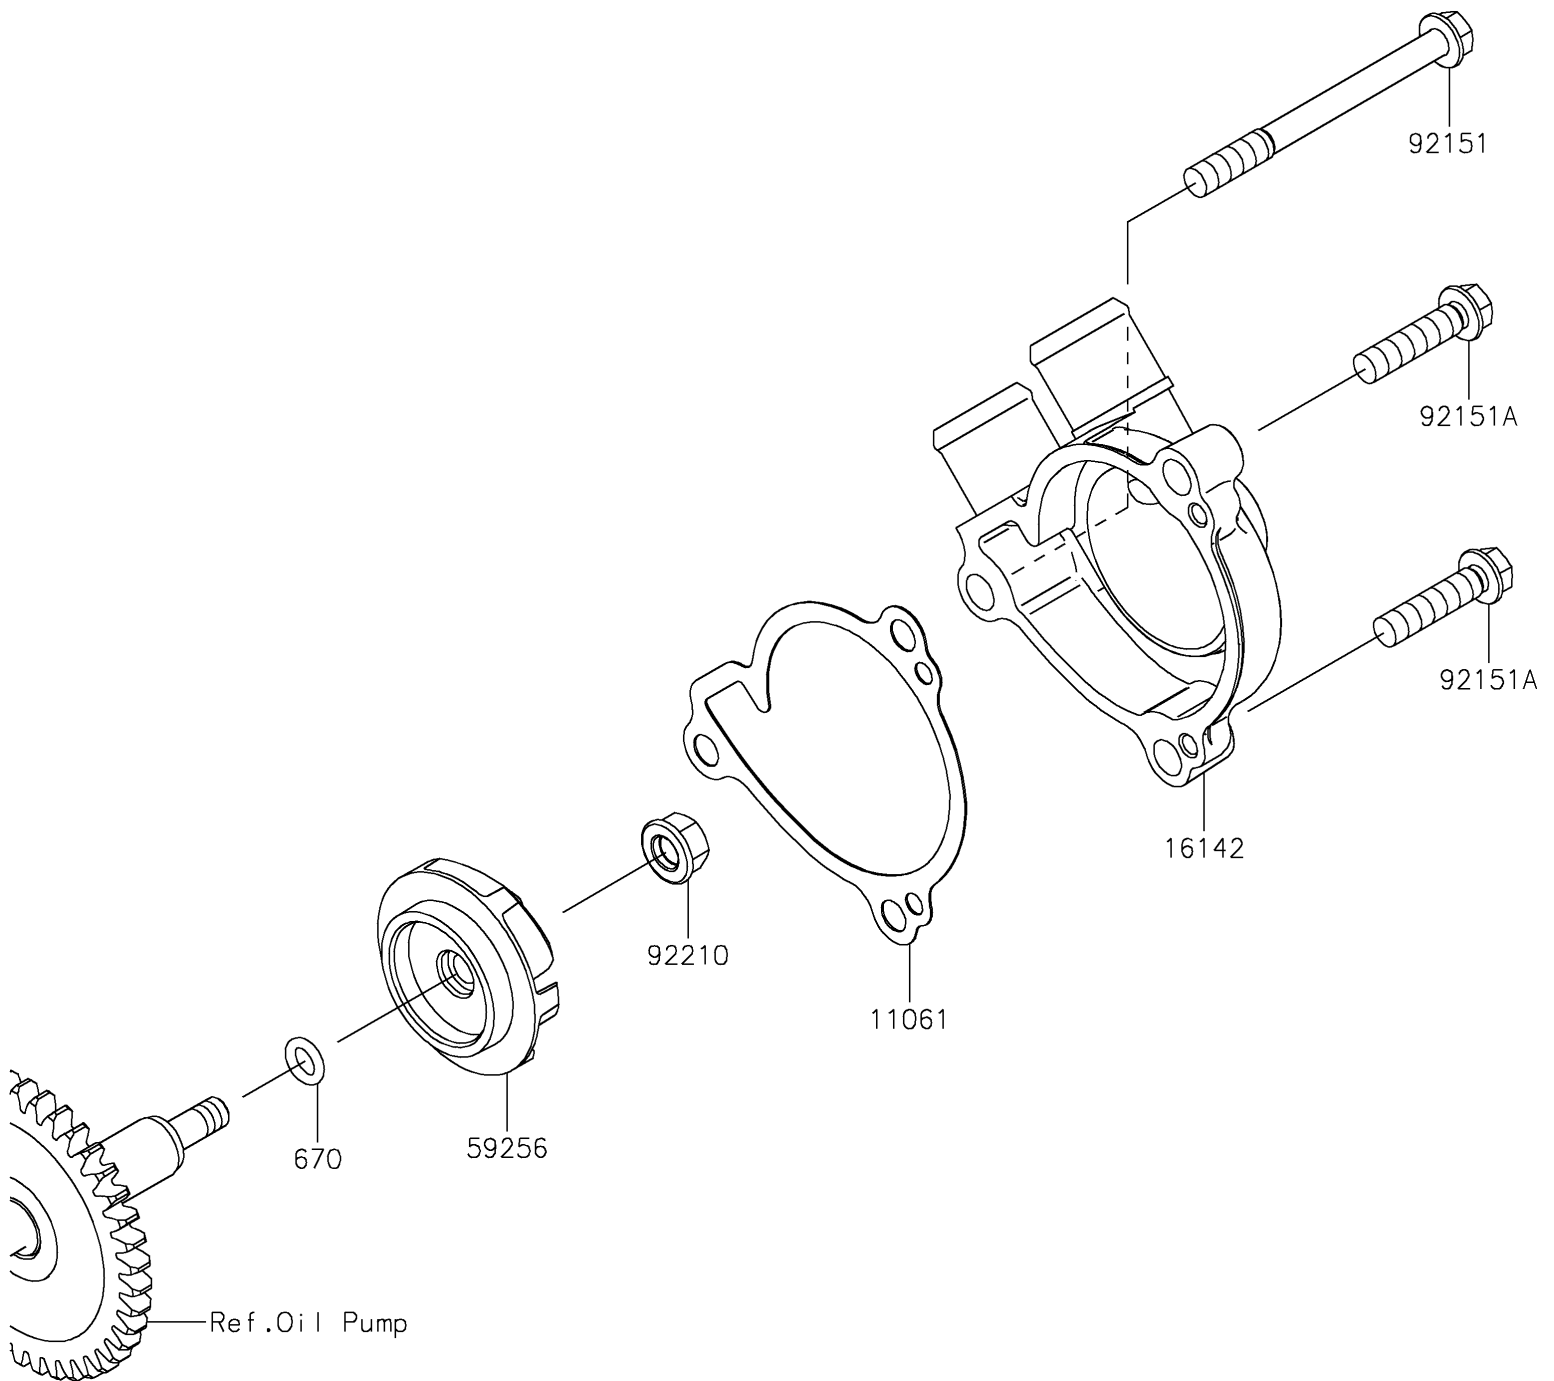

2026 KLX300SM

PARTS DIAGRAM

Water Pump

E3031

2026 KLX300SM

PARTS LIST

Water Pump

Kawasaki

Let the Good Times Roll®

ITEM NAME

PART NUMBER

QUANTITY
