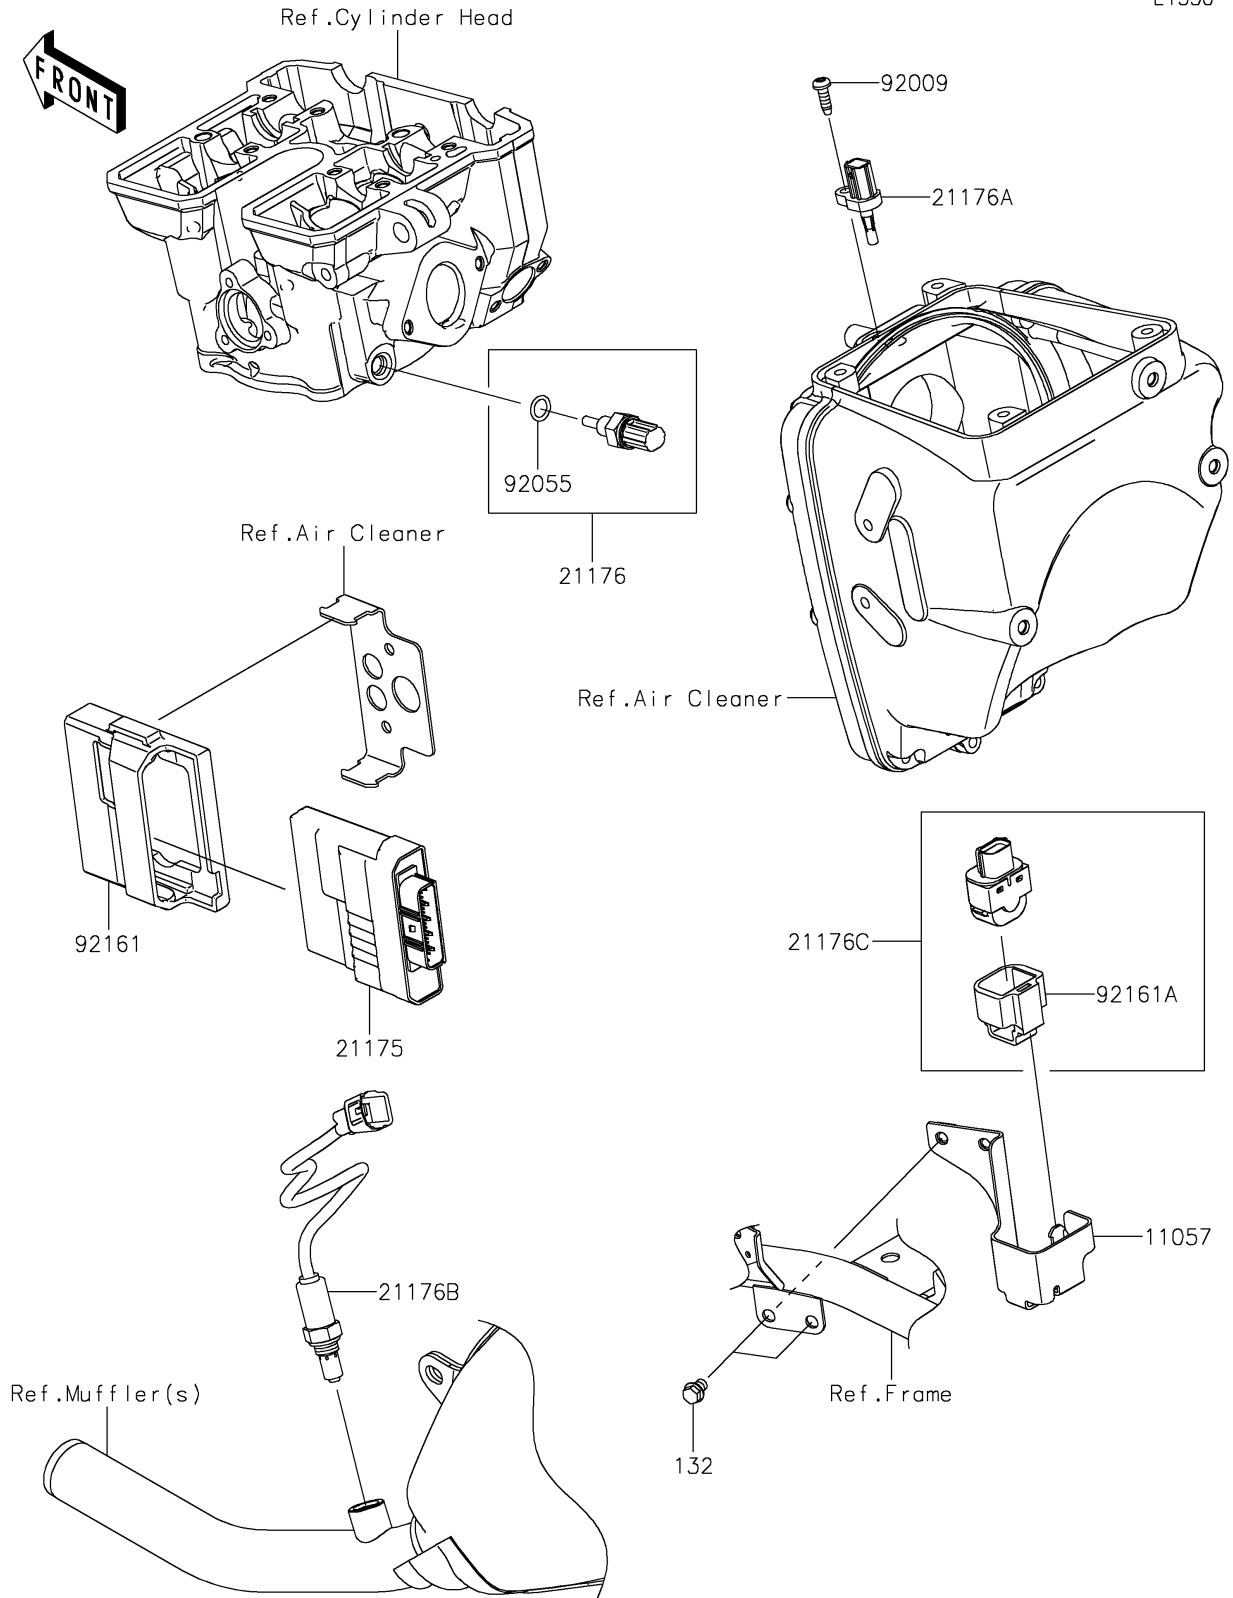

2026 KLX300SM

PARTS DIAGRAM

Fuel Injection

E1530

2026 KLX300SM

PARTS LIST

Fuel Injection

ITEM NAME

PART NUMBER

QUANTITY
