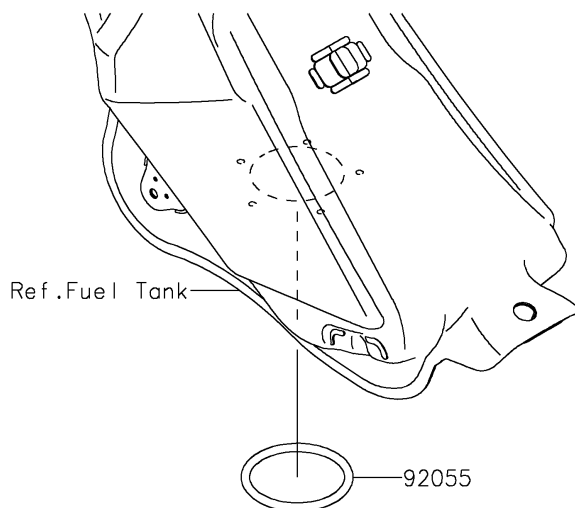

2026 KLX300SM

PARTS DIAGRAM

Fuel Pump

E1520

2026 KLX300SM

PARTS LIST

Fuel Pump

Kawasaki

Let the Good Times Roll®

ITEM NAME

PART NUMBER

QUANTITY
