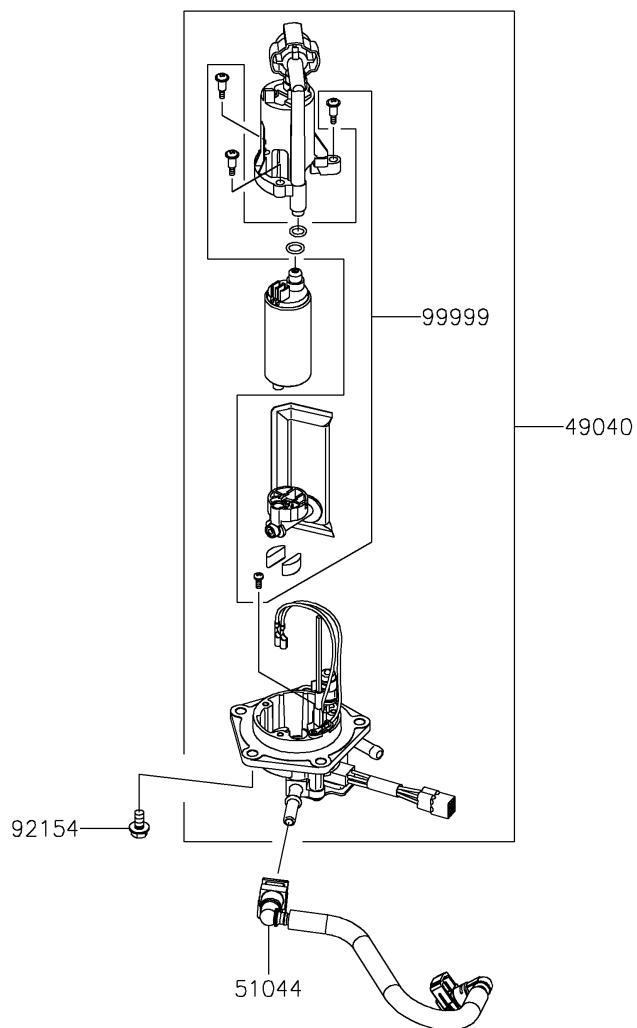

2026 KLX300SM

PARTS DIAGRAM

Fuel Pump

E1520

2026 KLX300SM

PARTS LIST

Fuel Pump

Kawasaki

Let the Good Times Roll®

ITEM NAME

PART NUMBER

QUANTITY
