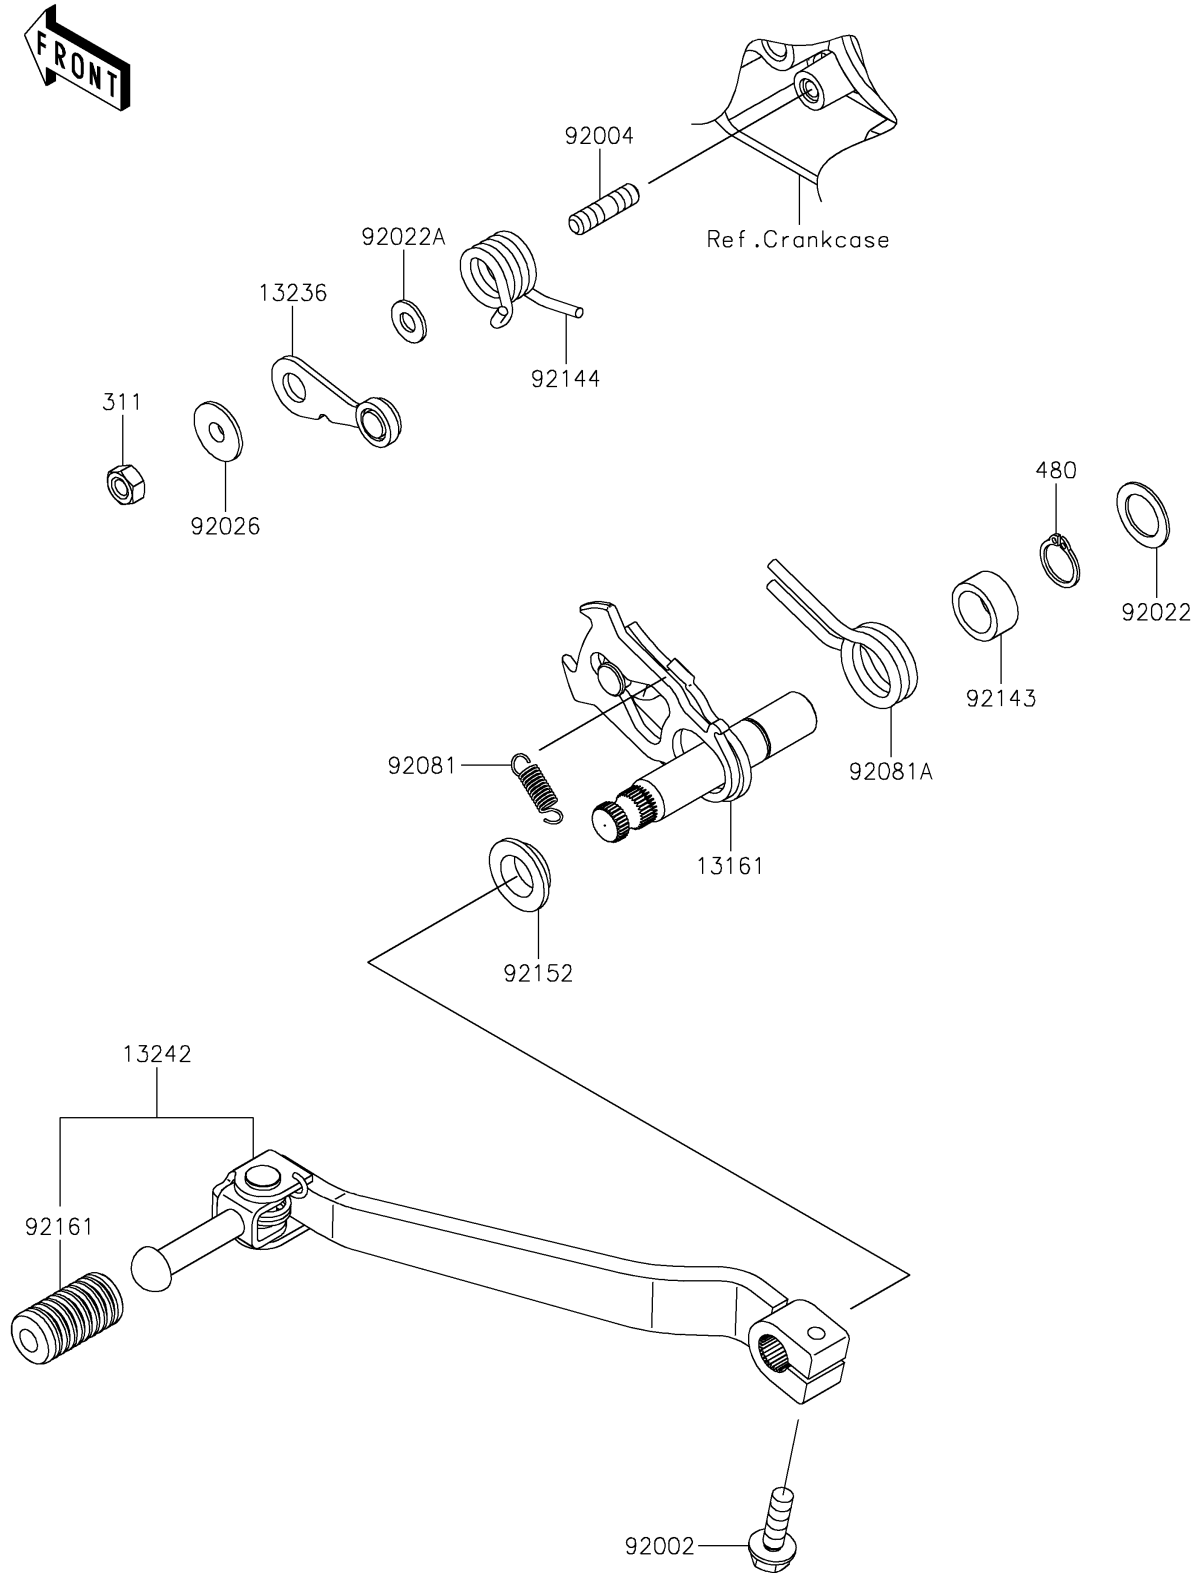

2026 KLX300SM

PARTS DIAGRAM

Gear Change Mechanism

E1370

2026 KLX300SM

PARTS LIST

Gear Change Mechanism

ITEM NAME

PART NUMBER

QUANTITY
