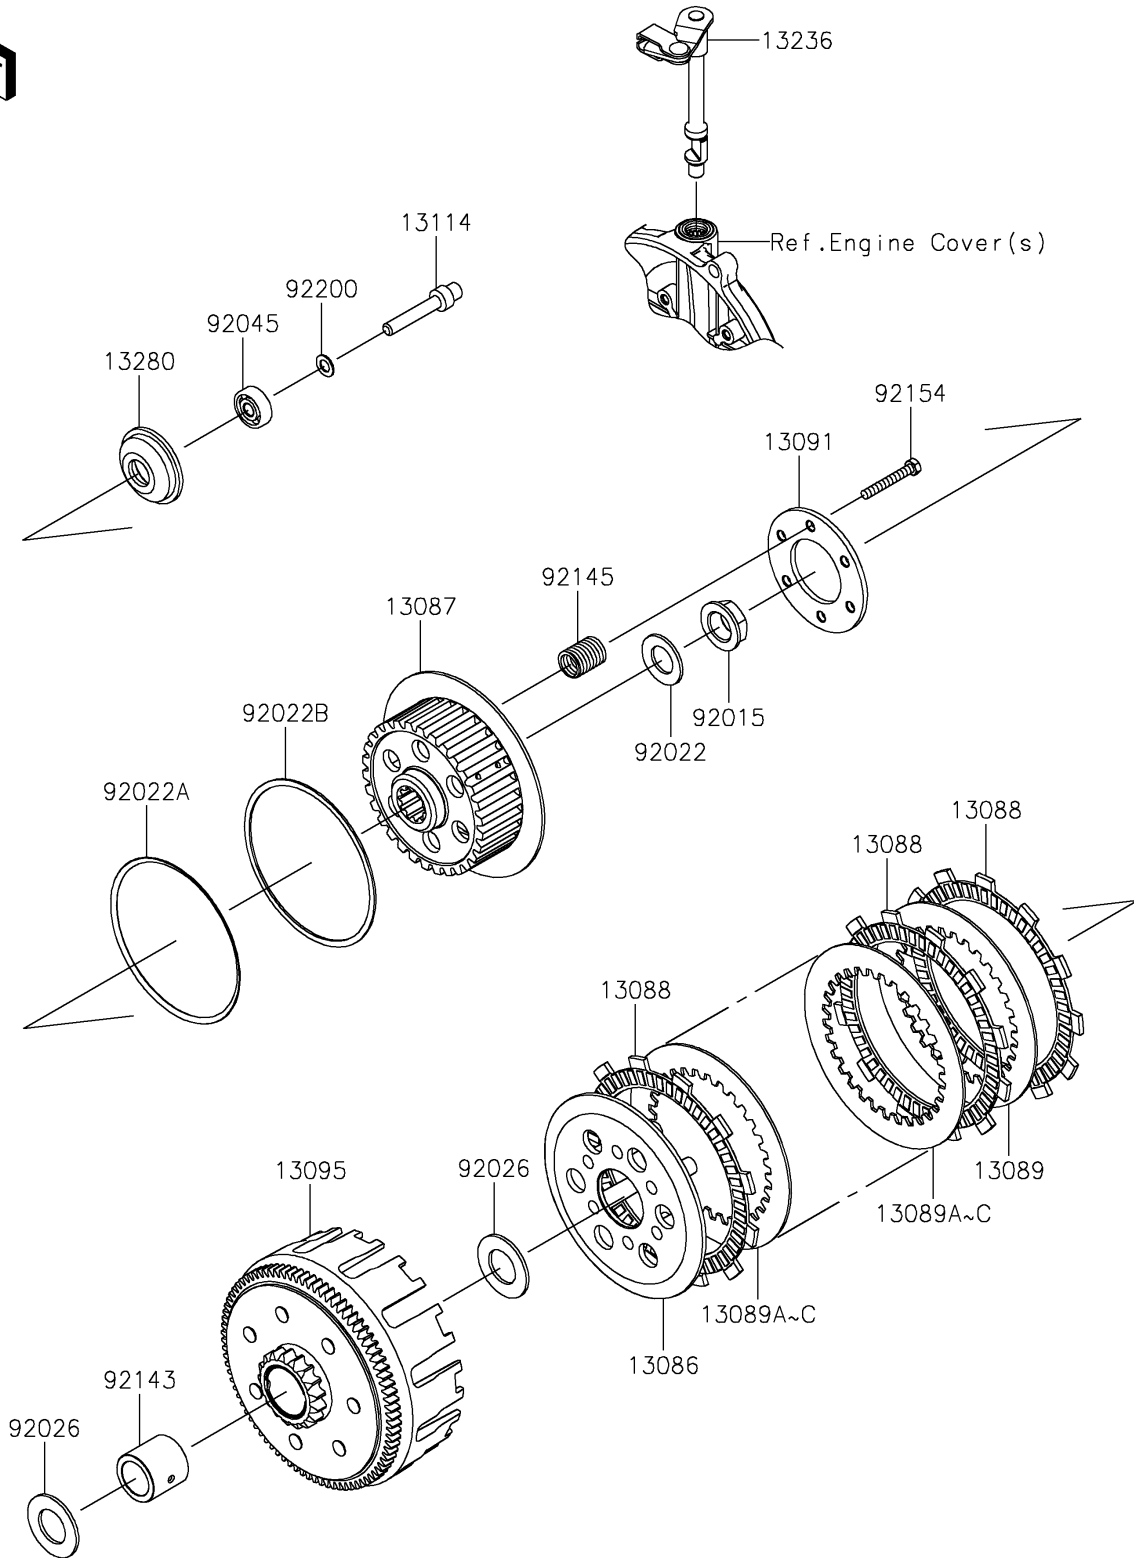

2026 KLX300SM

PARTS DIAGRAM

Clutch

E1350

2026 KLX300SM

PARTS LIST

Clutch

ITEM NAME

PART NUMBER

QUANTITY
