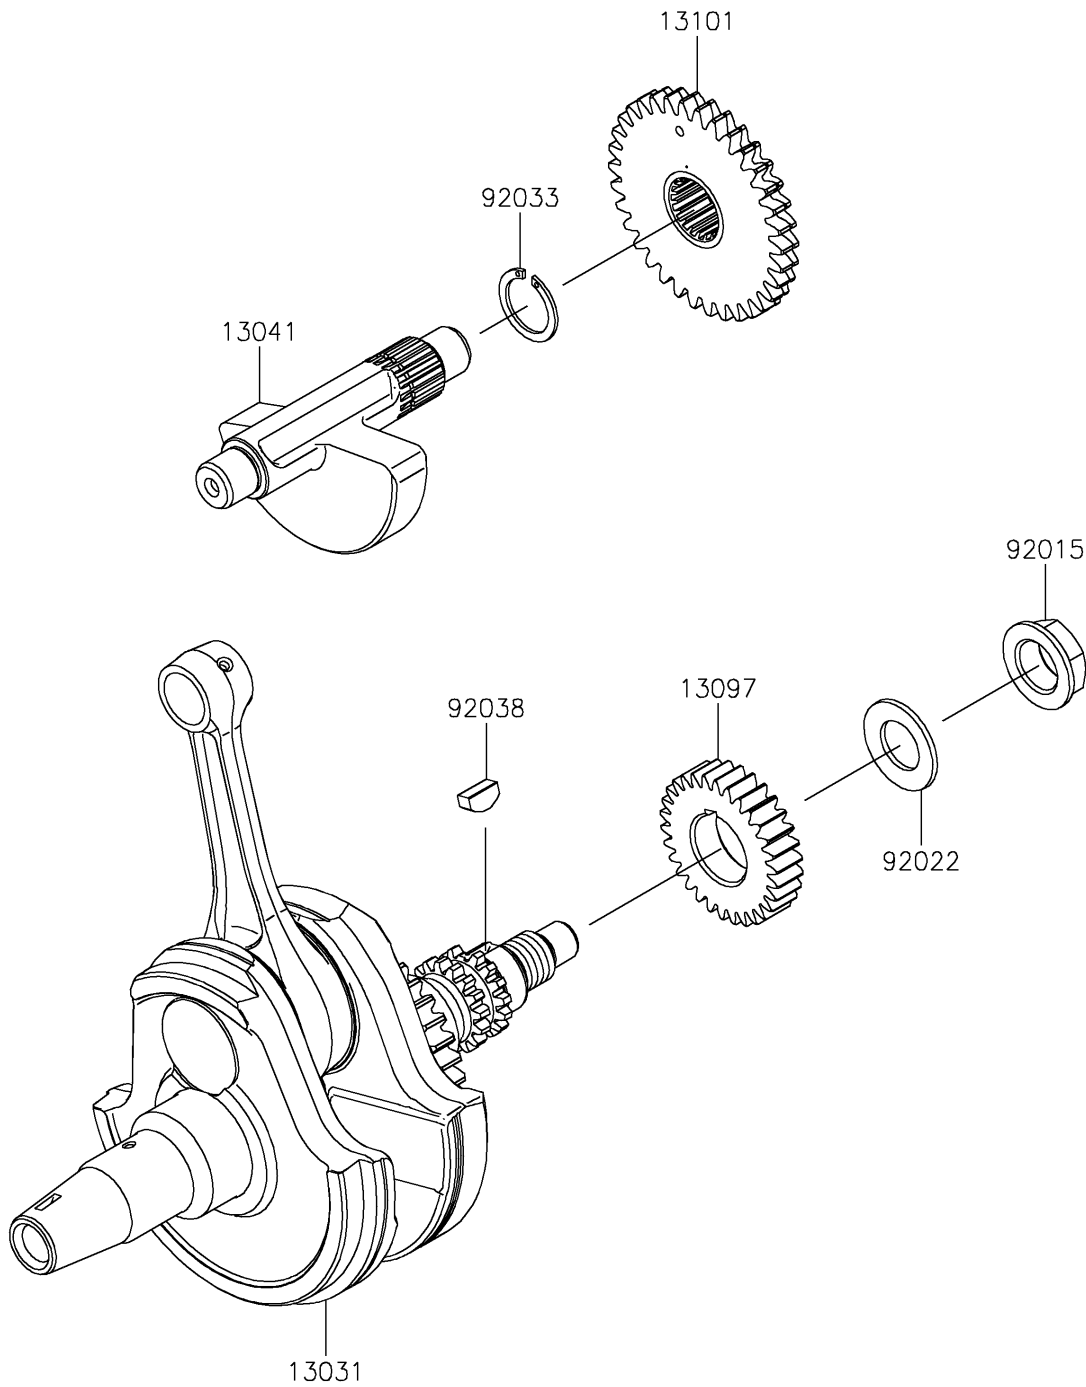

2026 KLX300SM

PARTS DIAGRAM

Crankshaft

E1321

2026 KLX300SM

PARTS LIST

Crankshaft

Kawasaki

Let the Good Times Roll®

ITEM NAME

PART NUMBER

QUANTITY
