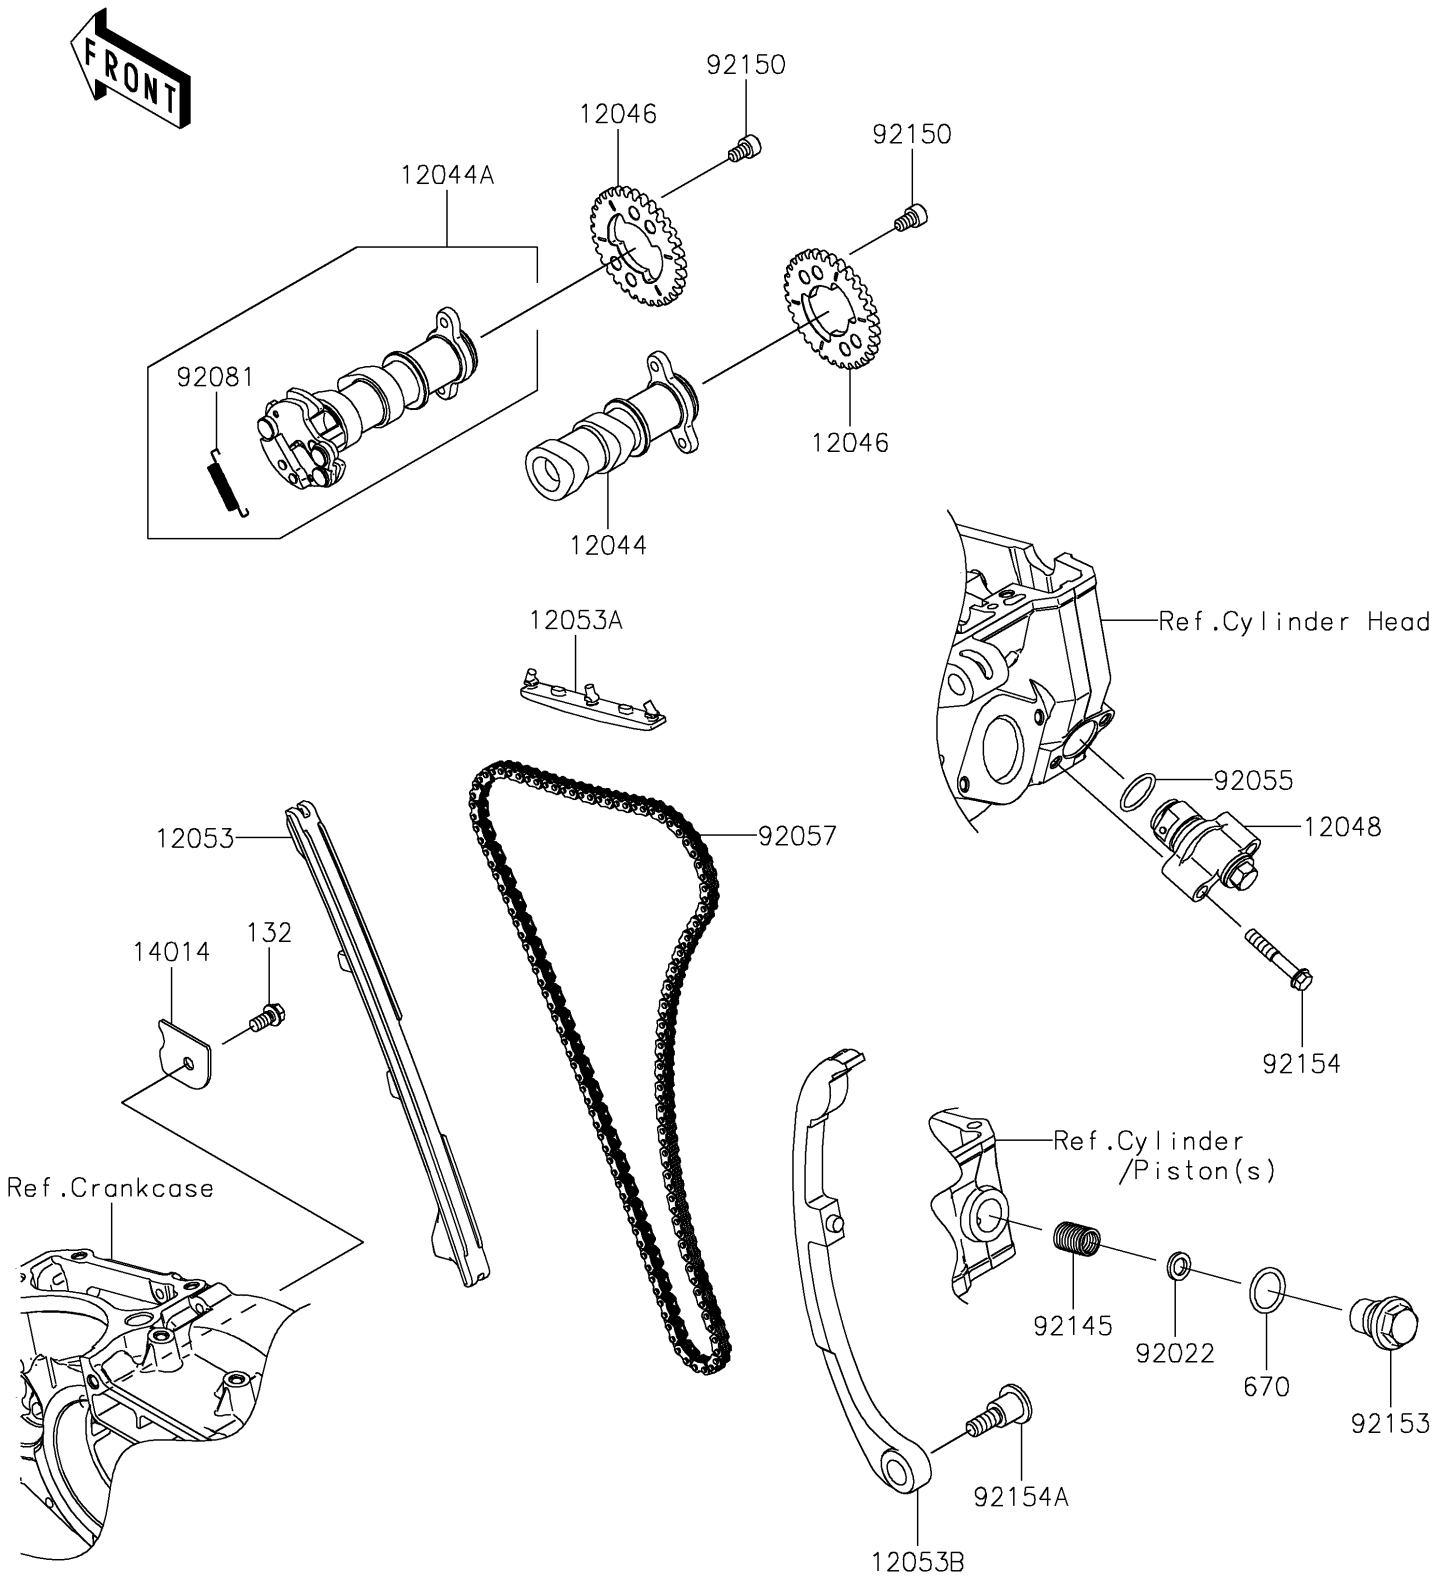

2026 KLX300SM

PARTS DIAGRAM

Camshaft(s)/Tensioner

E1230

2026 KLX300SM

PARTS LIST

Camshaft(s)/Tensioner

ITEM NAME

PART NUMBER

QUANTITY
