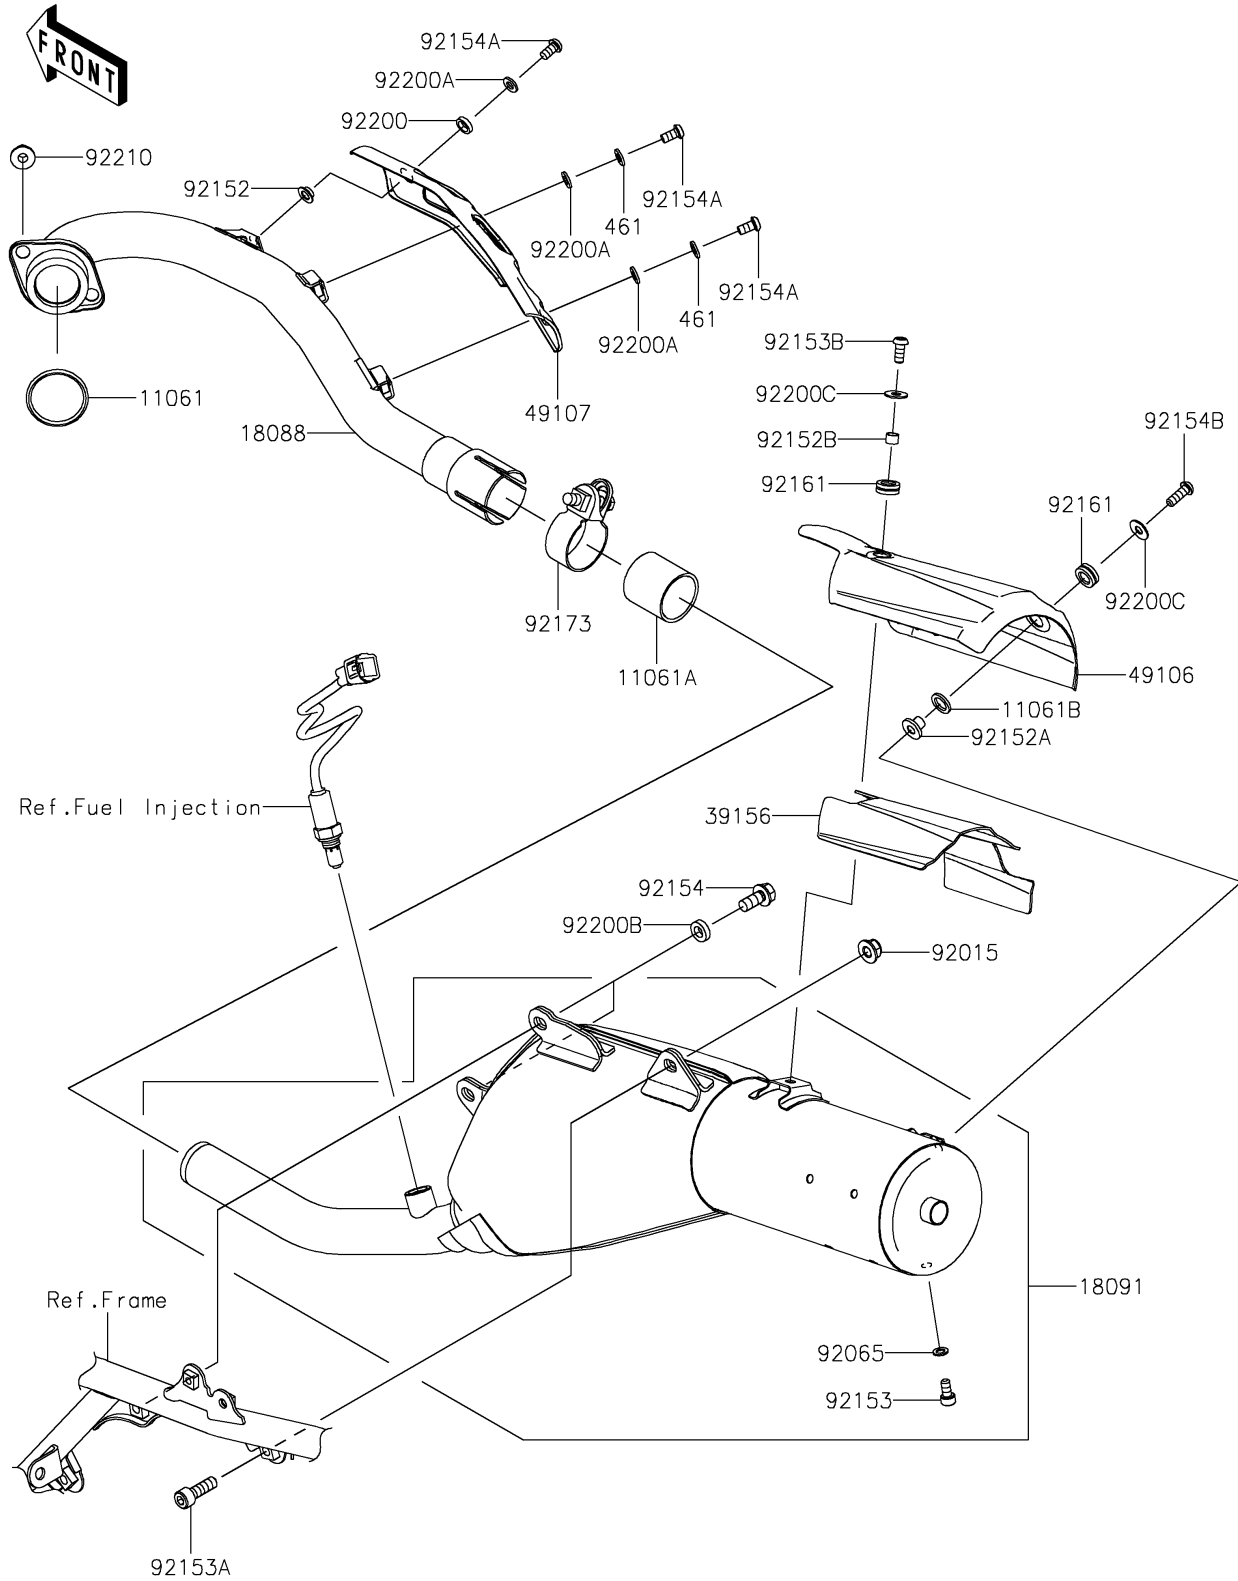

2026 KLX300SM

PARTS DIAGRAM

Muffler(s)

E1140

2026 KLX300SM

PARTS LIST

Muffler(s)

ITEM NAME

PART NUMBER

QUANTITY
