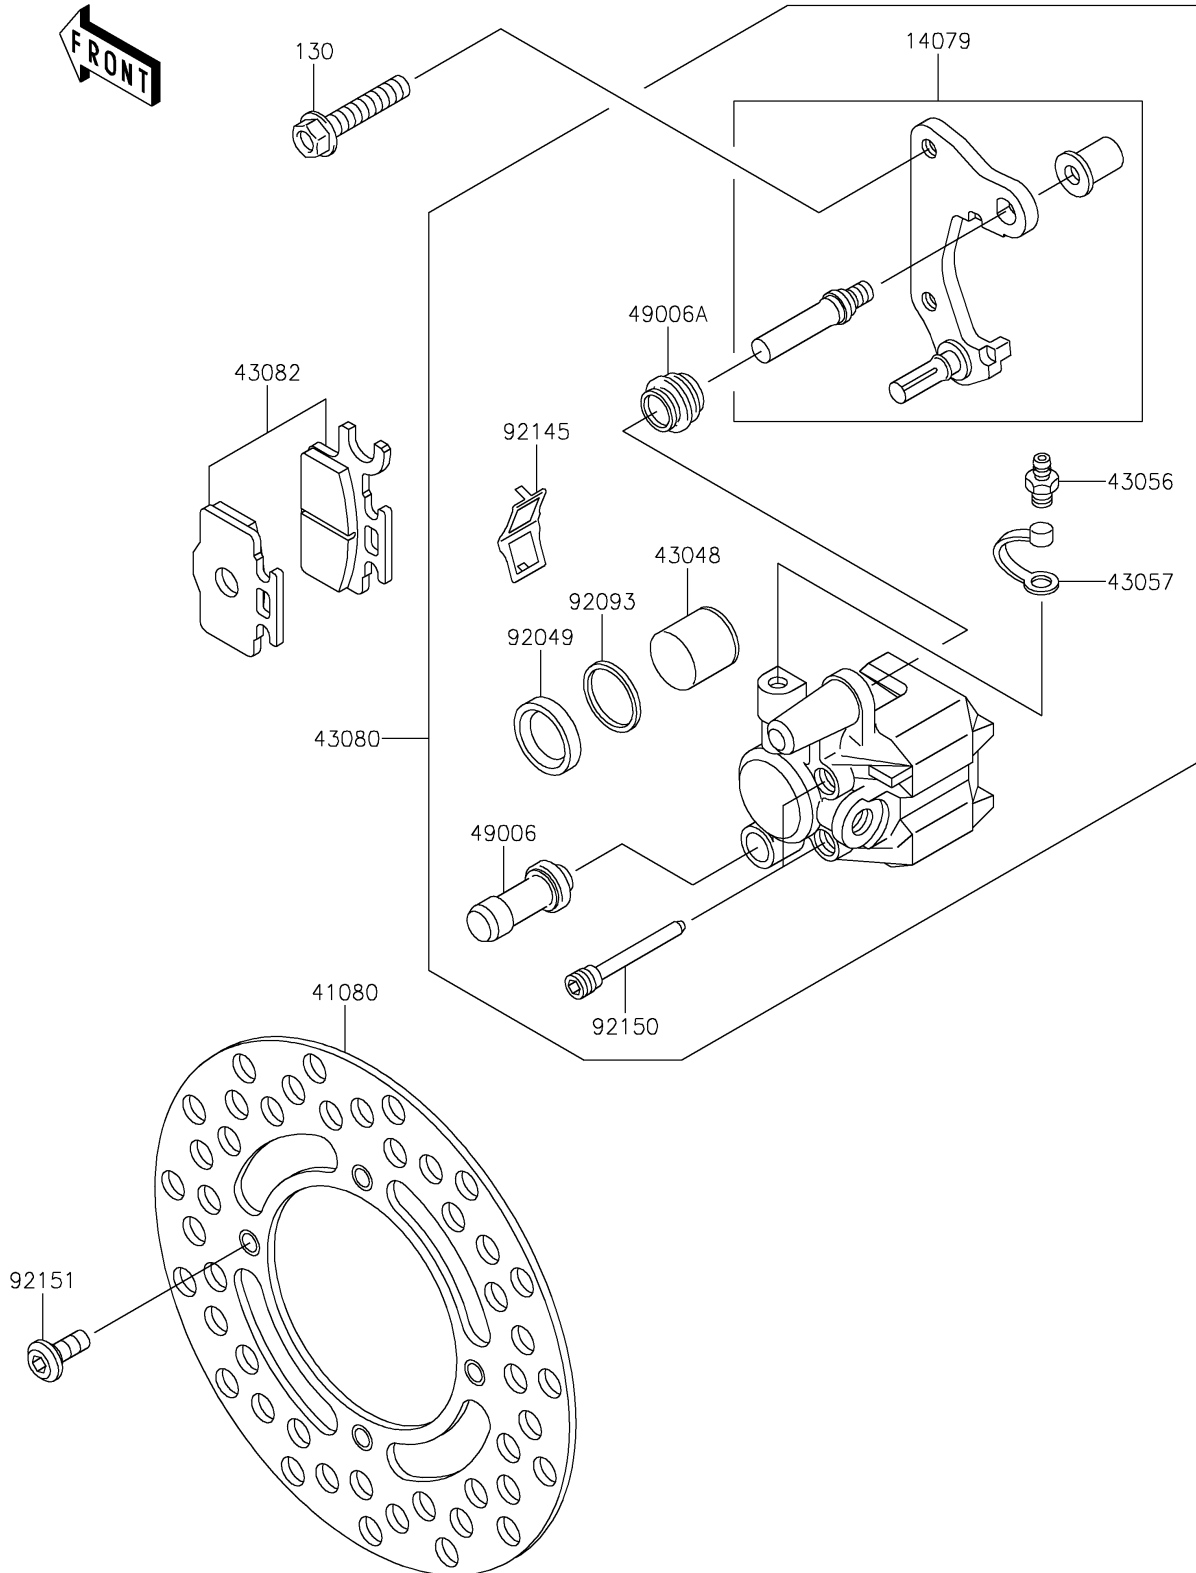

2026 KX™ 65

PARTS DIAGRAM

Front Brake

F2292

2026 KX™ 65

PARTS LIST

Front Brake

Kawasaki

Let the Good Times Roll®

ITEM NAME

PART NUMBER

QUANTITY
