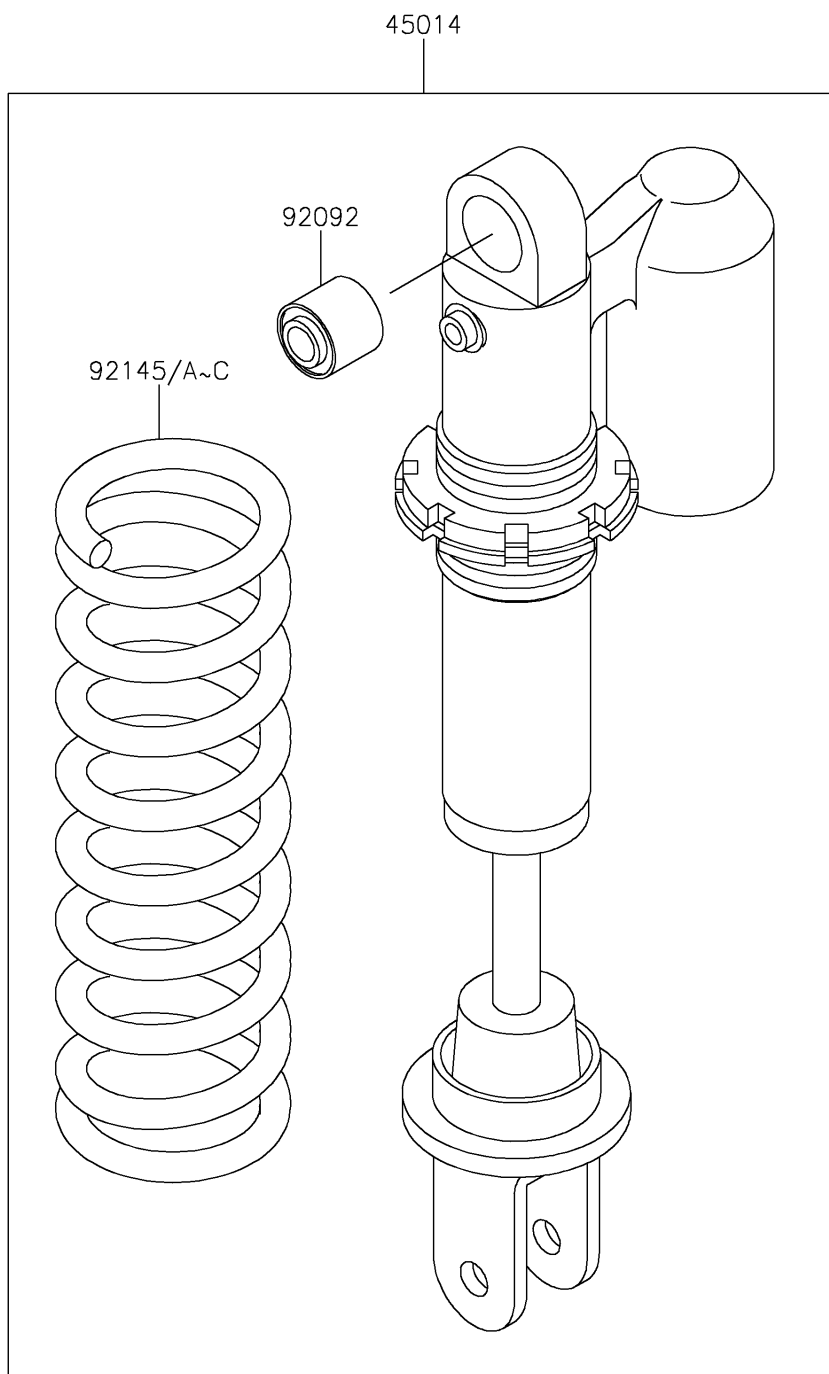

2026 KX™ 65

PARTS DIAGRAM

Shock Absorber(s)

Kawasaki

Let the Good Times Roll®

F2280

2026 KX™ 65

PARTS LIST

Shock Absorber(s)

Kawasaki

Let the Good Times Roll®

ITEM NAME

PART NUMBER

QUANTITY
